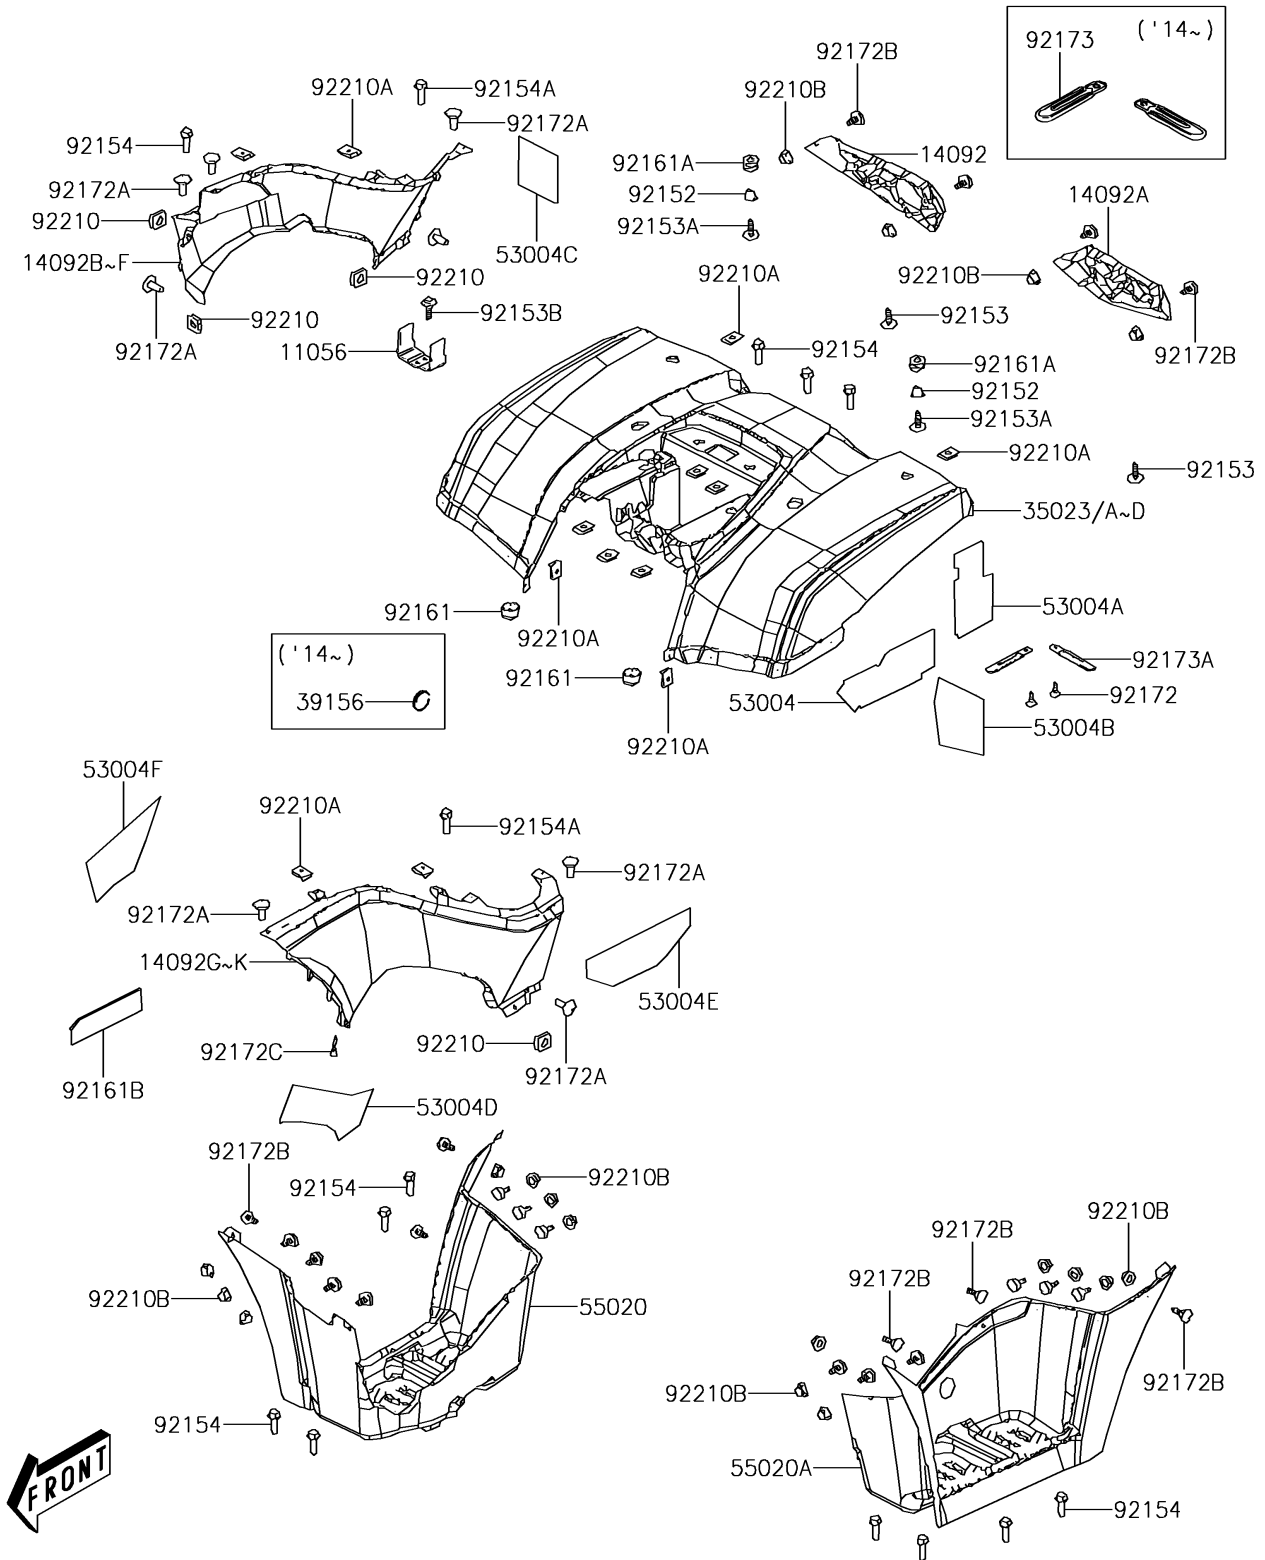

2012 Brute Force® 300 PARTS DIAGRAM

Rear Fender(s)

F2172

2012 Brute Force® 300 PARTS LIST

Rear Fender(s)

ITEM NAME	PART NUMBER	QUANTITY
BRACKET,IGNITION SWITCH (Ref # 11056)	11056-Y004	1
COVER,TAIL TAMP,RH,S.BLACK (Ref # 14092)	14092-Y013-933	1
COVER,TAIL TAMP,LH,S.BLACK (Ref # 14092A)	14092-Y014-933	1
COVER,SIDE,RH,S.BLACK (Ref # 14092C)	14092-Y015-933	1
COVER,SIDE,RH,A.RED (Ref # 14092D)	14092-Y015-946	1
COVER,SIDE,LH,S.BLACK (Ref # 14092H)	14092-Y016-933	1
COVER,SIDE,LH,A.RED (Ref # 14092I)	14092-Y016-946	1
FENDER-REAR,S.BLACK (Ref # 35023A)	35023-Y002-933	1
FENDER-REAR,A.RED (Ref # 35023B)	35023-Y002-946	1
MAT,LH,LWR (Ref # 53004)	53004-Y001	1
MAT,LH,UPP (Ref # 53004A)	53004-Y002	1
MAT,RR (Ref # 53004B)	53004-Y003	1
MAT,RR (Ref # 53004C)	53004-Y004	1
MAT,LH (Ref # 53004D)	53004-Y005	1
MAT,LH (Ref # 53004E)	53004-Y006	1
MAT,FRONT,LH (Ref # 53004F)	53004-Y007	1
GUARD,FOOTREST,RH,S.BLACK (Ref # 55020)	55020-Y005-933	1
GUARD,FOOTREST,LH,S.BLACK (Ref # 55020A)	55020-Y006-933	1
COLLAR (Ref # 92152)	92152-Y018	1
BOLT,5X16 (Ref # 92153)	92153-Y013	1
BOLT,6X20 (Ref # 92153A)	92153-Y019	1
BOLT,FLANGED,5X12 (Ref # 92153B)	92153-1991	1
BOLT,FLANGE,6MM (Ref # 92154)	92154-Y023	1
BOLT,6X16 (Ref # 92154A)	92154-Y054	1
DAMPER (Ref # 92161)	92161-Y005	1
DAMPER (Ref # 92161A)	92161-Y011	1
DAMPER,FUEL TANK GUARD (Ref # 92161B)	92161-Y019	1
SCREW,4X12 (Ref # 92172)	92172-Y019	1
SCREW,5X16 (Ref # 92172A)	92172-Y039	1

2012 Brute Force® 300 PARTS LIST

Rear Fender(s)

ITEM NAME	PART NUMBER	QUANTITY
SCREW,6X20 (Ref # 92172B)	92172-Y041	1
SCREW,5MM (Ref # 92172C)	92172-Y043	1
CLAMP,2X70 (Ref # 92173A)	92173-Y011	1
NUT,6MM (Ref # 92210)	92210-Y011	1
NUT,5MM (Ref # 92210A)	92210-Y016	1
NUT (Ref # 92210B)	92210-Y031	1