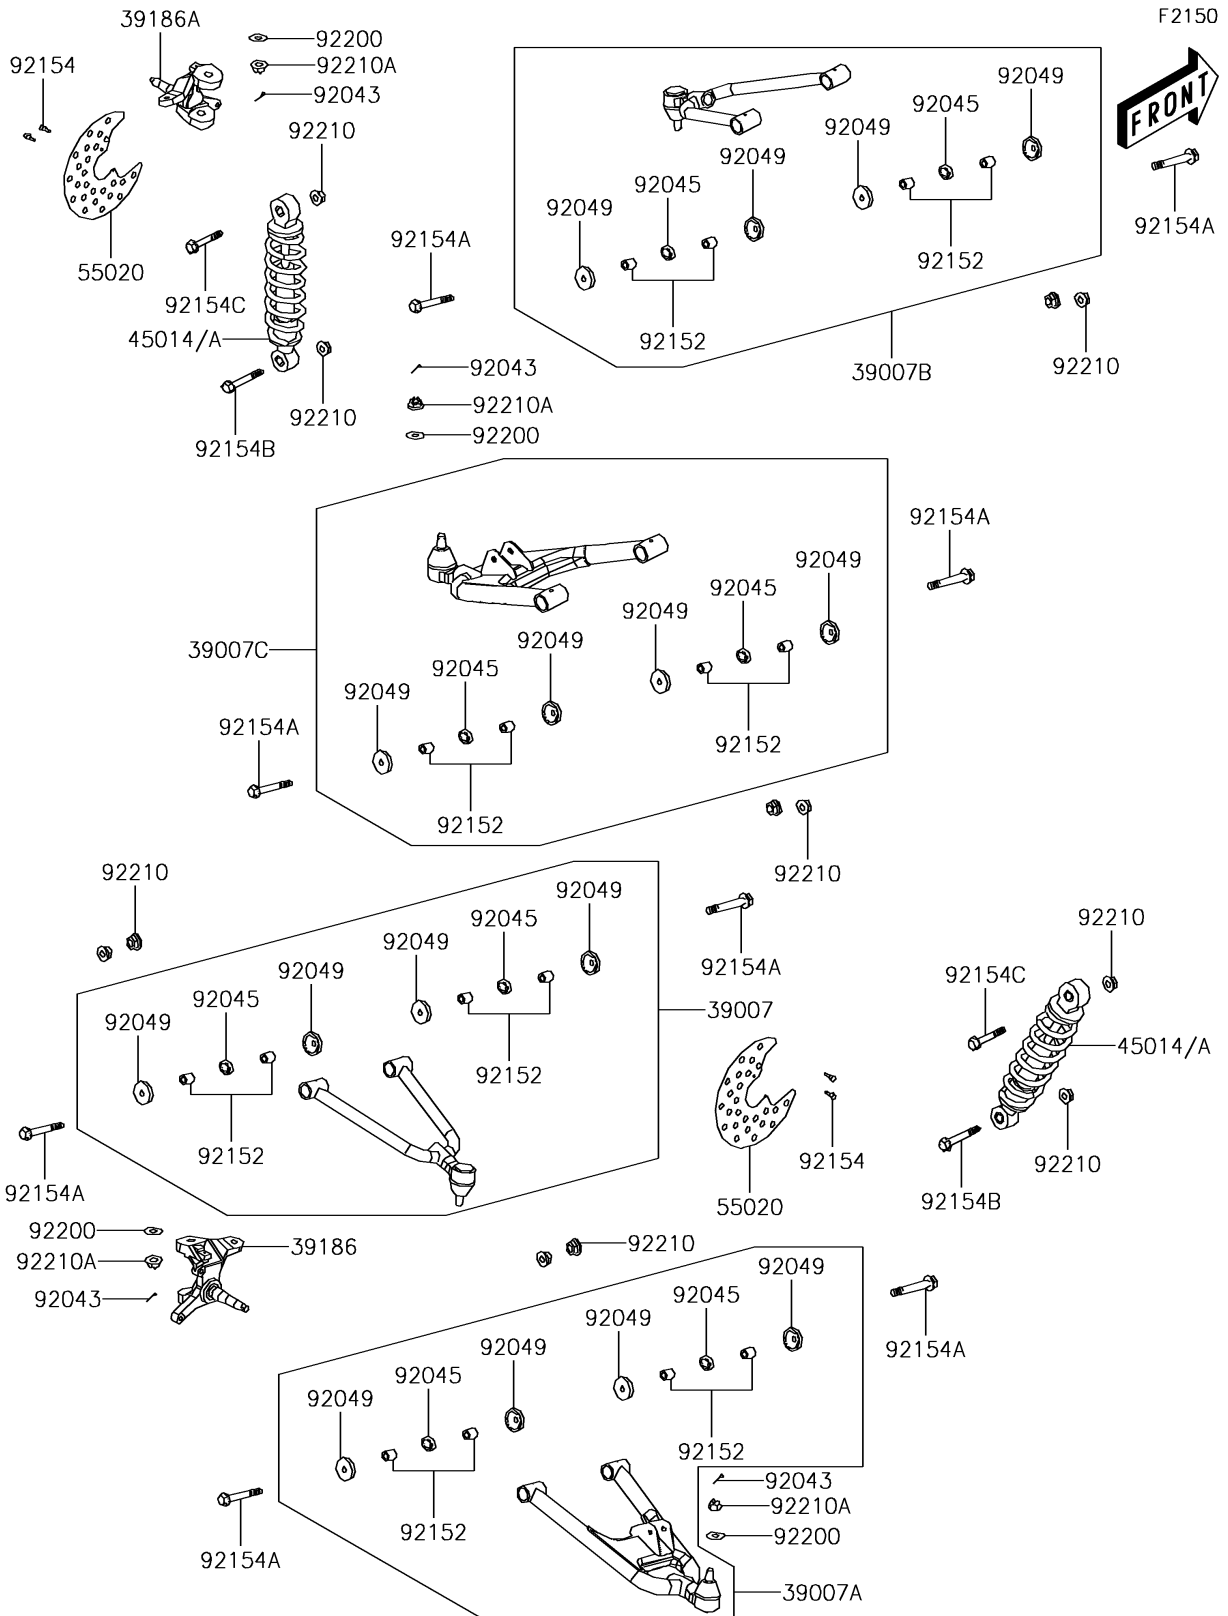

2012 Brute Force® 300 PARTS DIAGRAM

Suspension

2012 Brute Force® 300 PARTS LIST

Suspension

ITEM NAME	PART NUMBER	QUANTITY
ARM-SUSP,FR,UPP,RH,BLACK (Ref # 39007)	39007-Y003-945	1
ARM-SUSP,FR,LWR,RH,BLACK (Ref # 39007A)	39007-Y004-945	1
ARM-SUSP,FR,UPP,LH,BLACK (Ref # 39007B)	39007-Y005-945	1
ARM-SUSP,FR,LWR,LH,BLACK (Ref # 39007C)	39007-Y006-945	1
KNUCKLE,RH (Ref # 39186)	39186-Y003	1
KNUCKLE,LH (Ref # 39186A)	39186-Y004	1
SHOCKABSORBER,FR,BLACK (Ref # 45014)	45014-Y004-935	1
GUARD,BRAKE DISK (Ref # 55020)	55020-Y007	1
PIN,3X25 (Ref # 92043)	92043-Y009	1
BEARING-BALL,6000 (Ref # 92045)	92045-Y026	1
SEAL-OIL,SEAL-OIL,18X26X4 (Ref # 92049)	92049-Y018	1
COLLAR (Ref # 92152)	92152-Y023	1
BOLT,FLANGE,6X10 (Ref # 92154)	92154-Y038	1
BOLT,FLANGE,10X57 (Ref # 92154A)	92154-Y039	1
BOLT,FLANGE,10X50 (Ref # 92154B)	92154-Y040	1
BOLT,FLANGE,10X40 (Ref # 92154C)	92154-Y041	1
WASHER,12X26X2.3 (Ref # 92200)	92200-Y046	1
NUT,10MM (Ref # 92210)	92210-Y009	1
NUT,12MM (Ref # 92210A)	92210-Y023	1