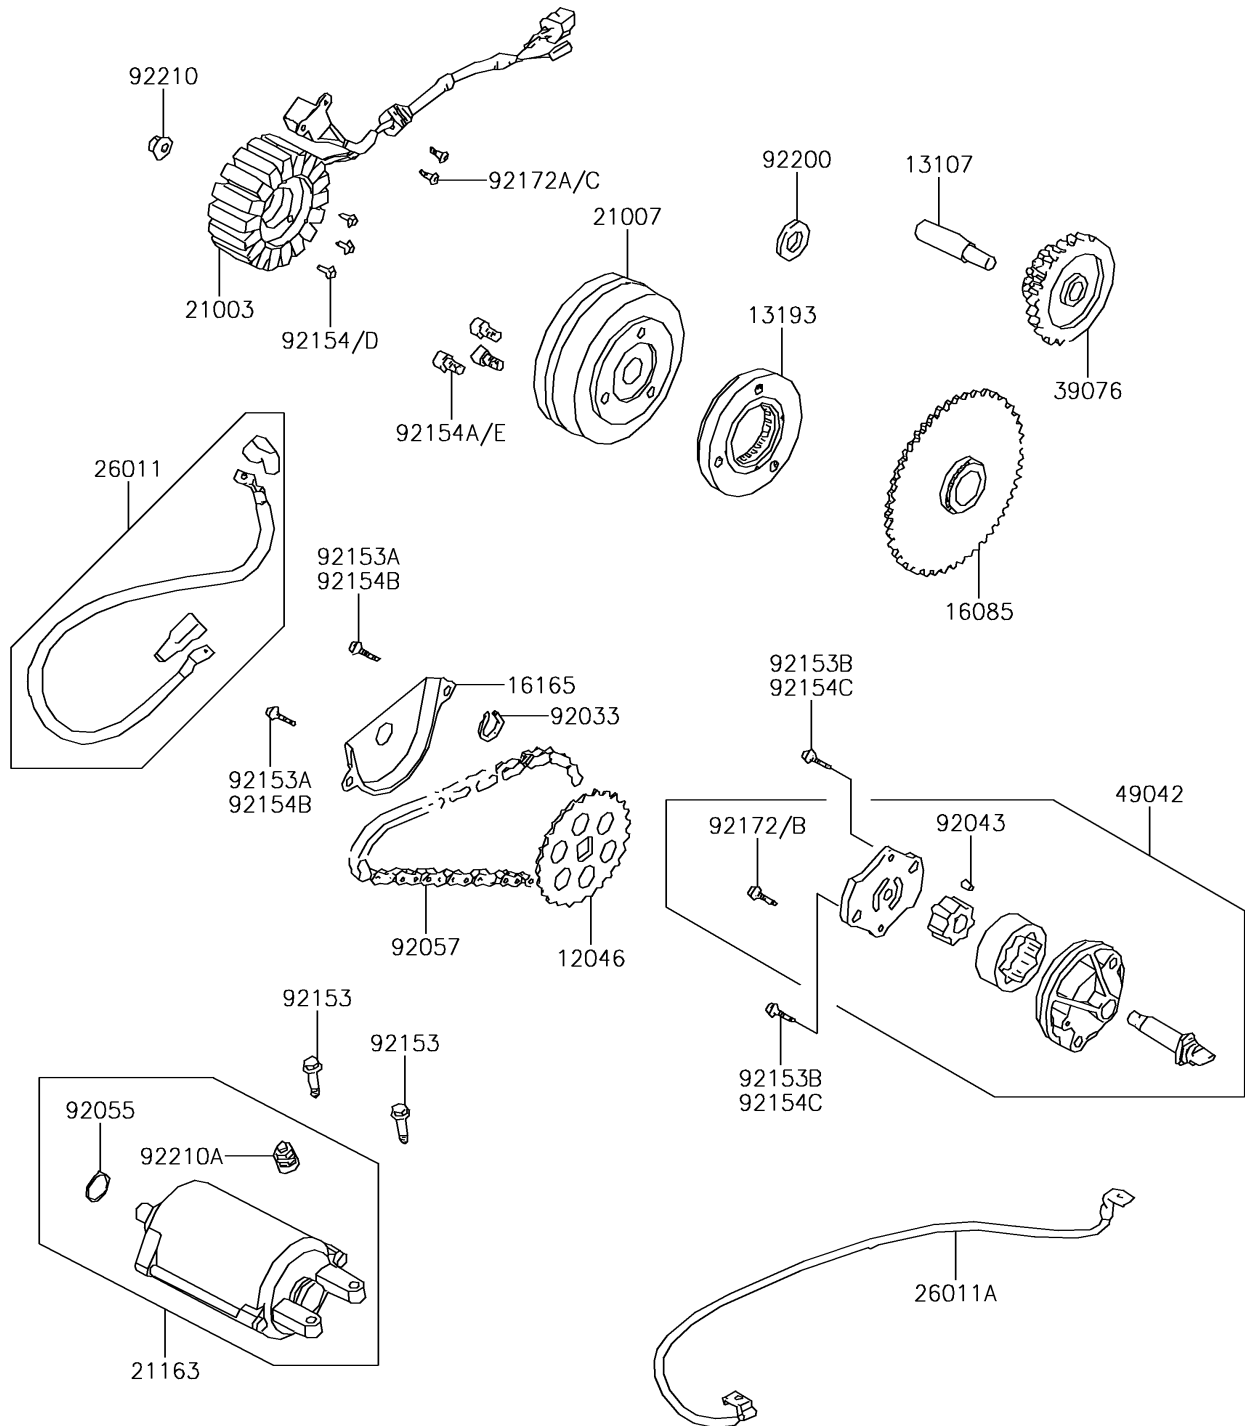

## 2012 Brute Force® 300 PARTS DIAGRAM

Generator

E1810

## 2012 Brute Force® 300 PARTS LIST

Generator

ITEM NAME	PART NUMBER	QUANTITY
SPROCKET,OIL PUMP DRIVEN (Ref # 12046)	12046-Y001	1
SHAFT,STARTER REDUCTION (Ref # 13107)	13107-Y008	1
CLUTCH-ASSY-ONEWAY (Ref # 13193)	13193-Y002	1
GEAR,STARTER (Ref # 16085)	16085-Y009	1
SEPARATOR,OIL (Ref # 16165)	16165-Y003	1
STATOR (Ref # 21003)	21003-Y007	1
ROTOR (Ref # 21007)	21007-Y007	1
STARTER-ELECTRIC (Ref # 21163)	21163-Y003	1
WIRE-LEAD,STARTER CABLE (Ref # 26011)	26011-Y001	1
WIRE-LEAD,EARTH (Ref # 26011A)	26011-Y002	1
LIMITER,STARTER REDUCTION (Ref # 39076)	39076-Y002	1
PUMP-OIL (Ref # 49042)	49042-Y003	1
RING-SNAP,10MM (Ref # 92033)	92033-Y019	1
PIN,DOWEL,4X65 (Ref # 92043)	92043-Y015	1
RING-O,24.4X3.1 (Ref # 92055)	92055-Y025	1
CHAIN,OIL PUMP (Ref # 92057)	92057-Y006	1
BOLT,FLANGE,6X22 (Ref # 92153)	92153-Y003	1
BOLT,FLANGE,6X12 (Ref # 92153A)	92153-Y046	1
BOLT,FLANGE,6X28 (Ref # 92153B)	92153-Y052	1
BOLT,HEX,5X32 (Ref # 92154)	92154-Y015	1
BOLT,SOCKET,8X15 (Ref # 92154A)	92154-Y016	1
SCREW,3X10 (Ref # 92172)	92172-Y006	1
SCREW,5X16 (Ref # 92172A)	92172-Y010	1
WASHER,14X28X2 (Ref # 92200)	92200-Y026	1
NUT,FLANGE,14MM (Ref # 92210)	92210-Y038	1
NUT,6MM (Ref # 92210A)	92210-Y039	1