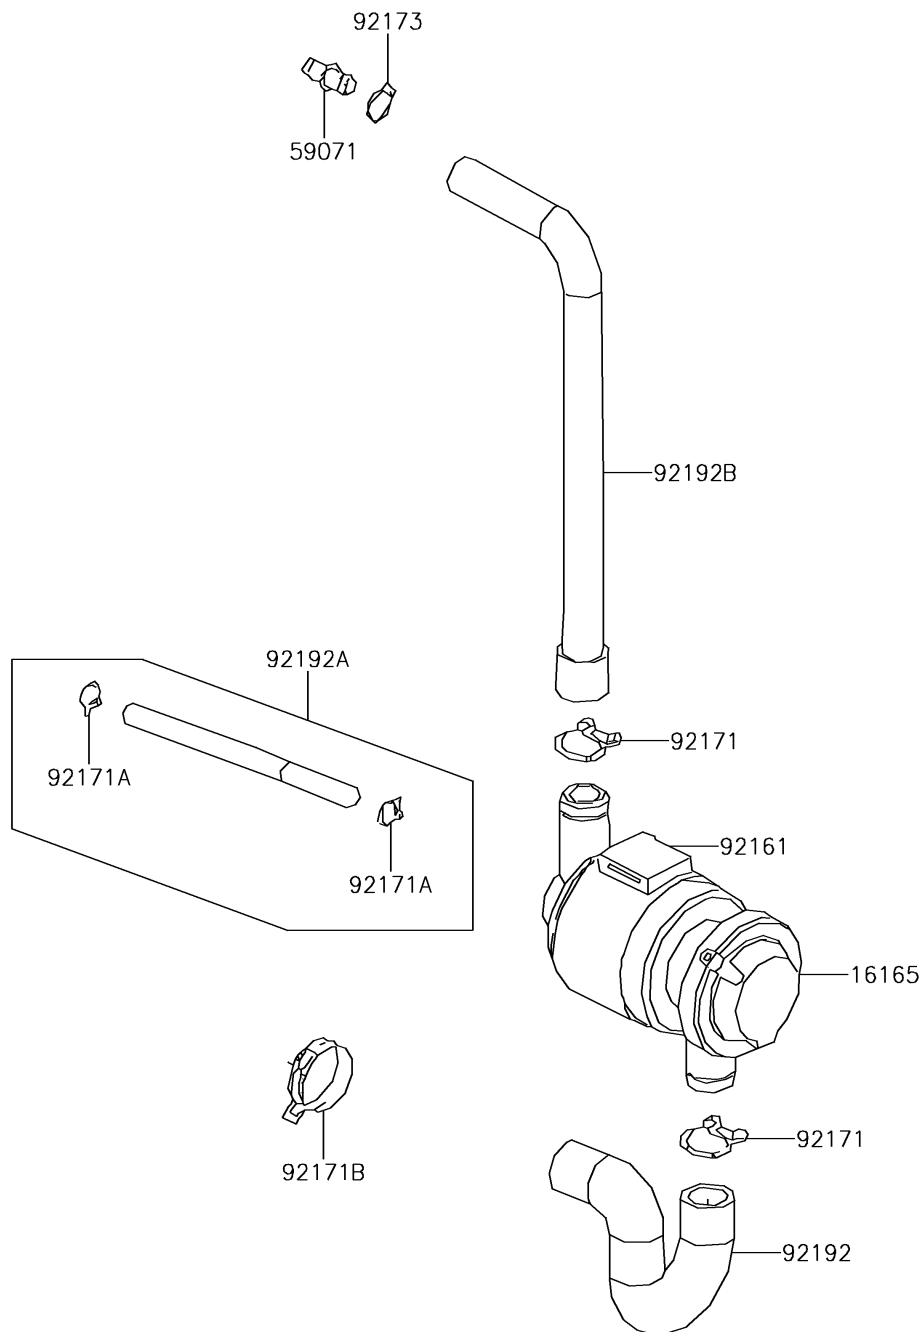

## 2012 Brute Force® 300 PARTS DIAGRAM

Second Air

E1650

## 2012 Brute Force® 300 PARTS LIST

Second Air

ITEM NAME	PART NUMBER	QUANTITY
SEPARATOR (Ref # 16165)	16165-Y004	1
JOINT (Ref # 59071)	59071-Y001	1
DAMPER (Ref # 92161)	92161-Y008	1
CLAMP (Ref # 92171)	92171-Y016	1
CLAMP (Ref # 92171A)	92171-Y017	1
CLAMP (Ref # 92171B)	92171-Y022	1
CLAMP (Ref # 92173)	92173-Y020	1
TUBE (Ref # 92192)	92192-Y020	1
TUBE,VACUUM (Ref # 92192A)	92192-Y021	1
TUBE (Ref # 92192B)	92192-Y022	1