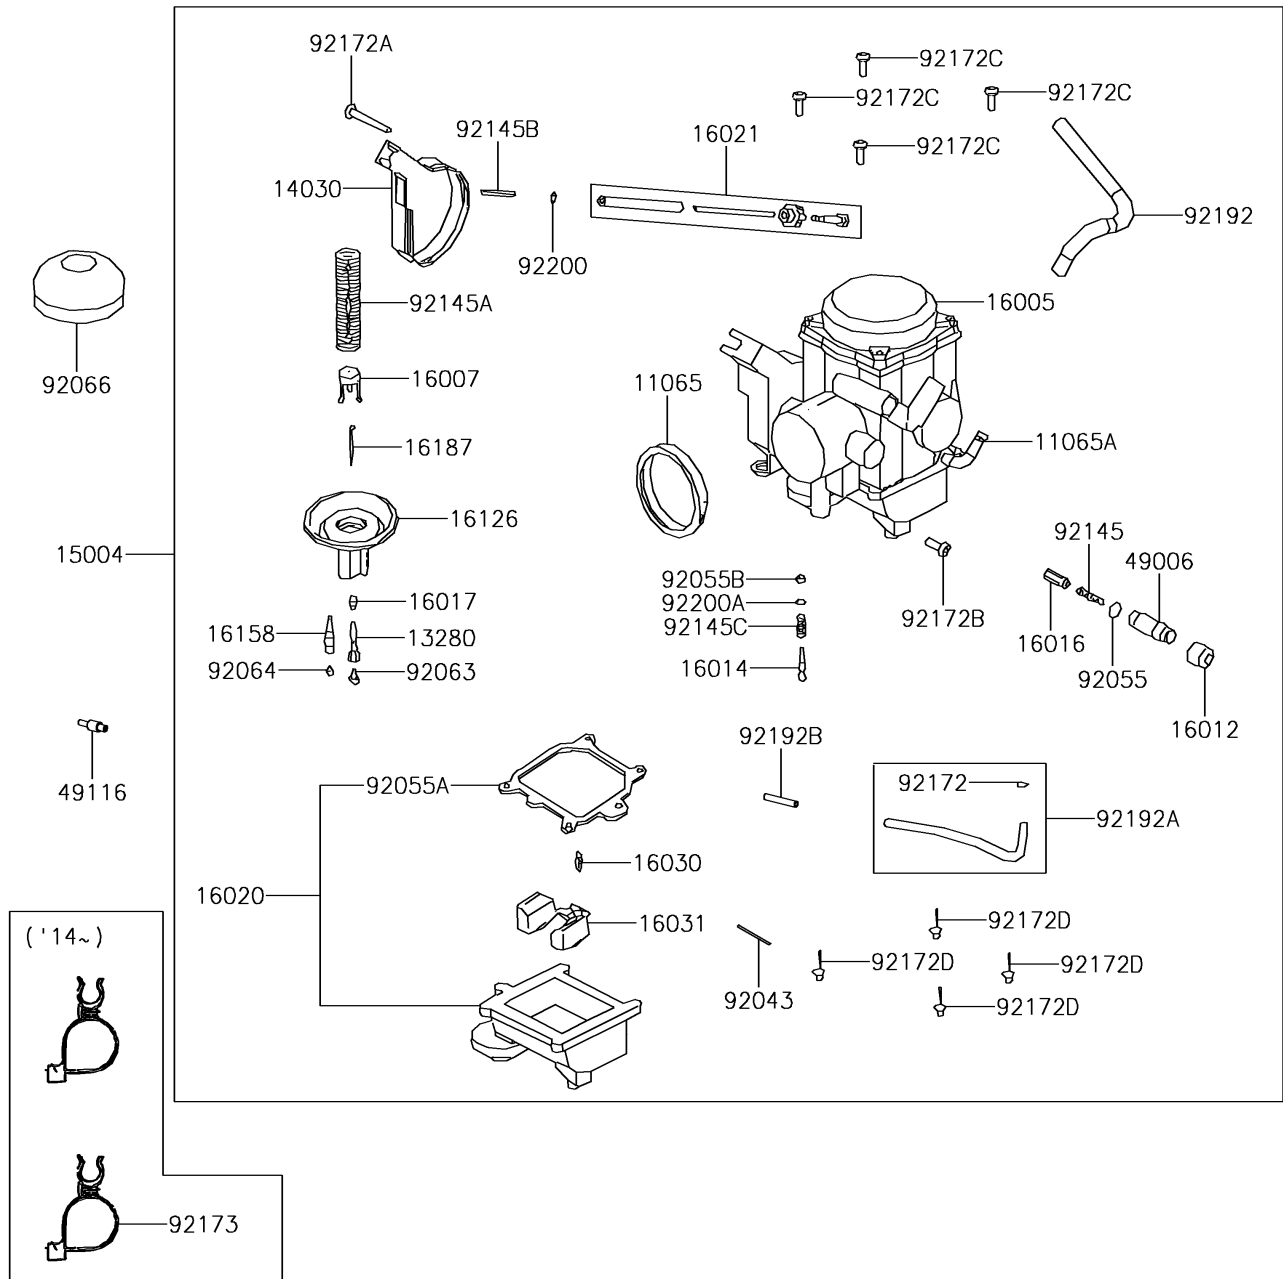

## 2012 Brute Force® 300 PARTS DIAGRAM

Carburetor

E1611

## 2012 Brute Force® 300 PARTS LIST

Carburetor

ITEM NAME	PART NUMBER	QUANTITY
CAP (Ref # 11065)	11065-Y013	1
CAP (Ref # 11065A)	11065-Y014	1
HOLDER (Ref # 13280)	13280-Y014	1
COVER-CARBURETOR (Ref # 14030)	14030-Y001	1
CARBURETOR-ASSY (Ref # 15004)	15004-Y004	1
TOP-CHAMBER (Ref # 16005)	16005-Y003	1
SEAT-SPRING (Ref # 16007)	16007-Y003	1
CAP-STARTER PLUNGER (Ref # 16012)	16012-Y001	1
SCREW-PILOT AIR (Ref # 16014)	16014-Y002	1
PLUNGER,STARTER (Ref # 16016)	16016-Y002	1
JET-NEEDLE (Ref # 16017)	16017-Y004	1
CHAMBER-FLOAT (Ref # 16020)	16020-Y005	1
SCREW-THROTTLE STOP (Ref # 16021)	16021-Y003	1
VALVE-FLOAT (Ref # 16030)	16030-Y003	1
FLOAT (Ref # 16031)	16031-Y002	1
VALVE,VACUUM (Ref # 16126)	16126-Y003	1
JET-SLOW (Ref # 16158)	16158-Y003	1
NEEDLE-JET (Ref # 16187)	16187-Y003	1
BOOT,STARTER PLUNGER (Ref # 49006)	49006-Y004	1
VALVE-ASSY (Ref # 49116)	49116-1126	1
PIN,FLOAT (Ref # 92043)	92043-Y017	1
RING-O,STARTER PLUNGER (Ref # 92055)	92055-Y027	1
RING-O,FLOAT CHAMBER (Ref # 92055A)	92055-Y028	1
RING-O (Ref # 92055B)	92055-Y029	1
JET-MAIN,#108 (Ref # 92063)	92063-Y005	1
JET-PILOT,#60 (Ref # 92064)	92064-Y002	1
PLUG (Ref # 92066)	92066-Y008	1
SPRING,PLUNGER (Ref # 92145)	92145-Y031	1
SPRING,VACUUM VALVE (Ref # 92145A)	92145-Y032	1

## 2012 Brute Force® 300 PARTS LIST

Carburetor

ITEM NAME	PART NUMBER	QUANTITY
SPRING,THROTTLE STOP SCREW (Ref # 92145B)	92145-Y033	1
SPRING (Ref # 92145C)	92145-Y034	1
CLAMP (Ref # 92172)	92172-Y023	1
SCREW,PAN (Ref # 92172A)	92172-Y033	1
SCREW,DRAIN (Ref # 92172B)	92172-Y034	1
SCREW,PAN,4X8 (Ref # 92172C)	92172-Y035	1
SCREW,PAN,4X14 (Ref # 92172D)	92172-Y036	1
TUBE (Ref # 92192)	92192-Y014	1
TUBE,ASSY (Ref # 92192A)	92192-Y024	1
TUBE,PINK (Ref # 92192B)	92192-Y028	1
WASHER (Ref # 92200)	92200-Y037	1
WASHER (Ref # 92200A)	92200-Y038	1