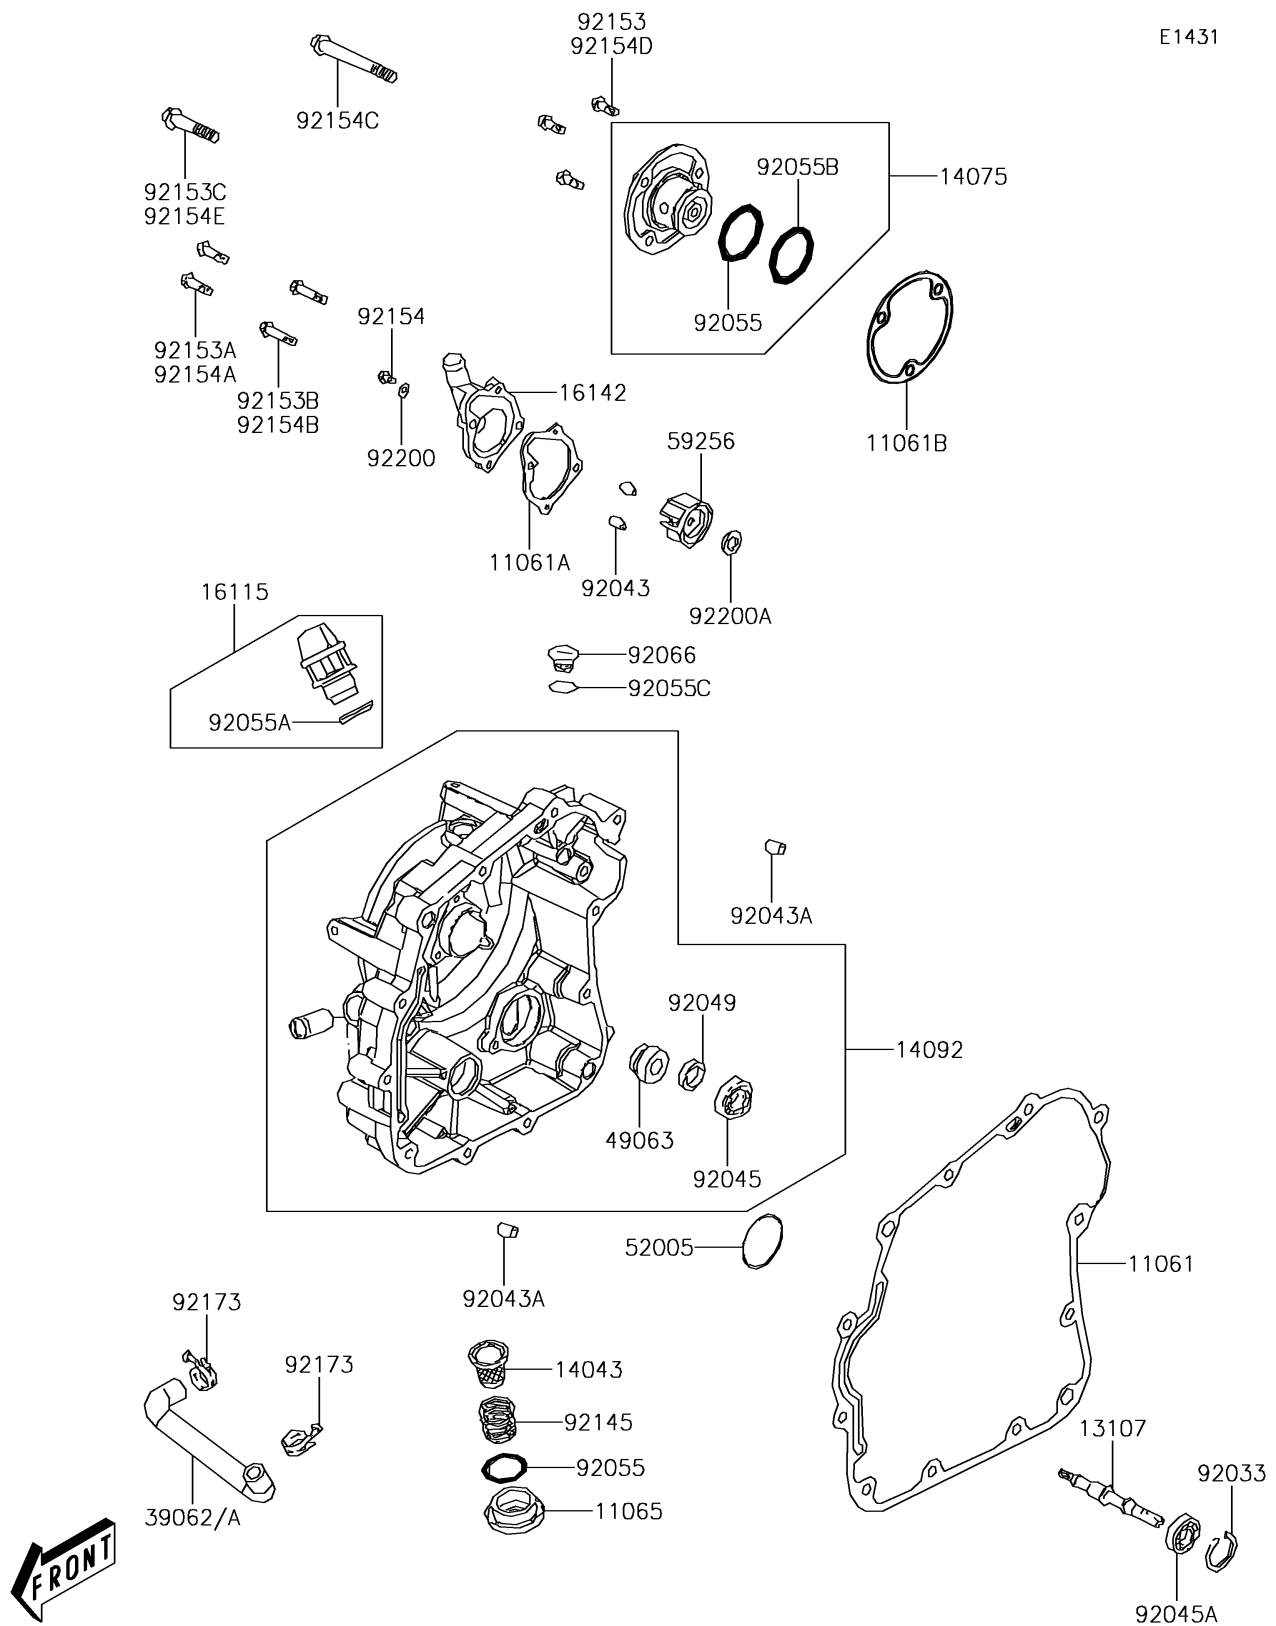

## 2012 Brute Force® 300 PARTS DIAGRAM

Engine Cover(s)

## 2012 Brute Force® 300 PARTS LIST

Engine Cover(s)

ITEM NAME	PART NUMBER	QUANTITY
GASKET,CRANK CASE COVER,RH (Ref # 11061)	11061-Y028	1
GASKET,WATER PUMP COVER (Ref # 11061A)	11061-Y029	1
GASKET,CRANK CASE COVER CAP (Ref # 11061B)	11061-Y035	1
CAP (Ref # 11065)	11065-Y006	1
SHAFT,WATER PUMP (Ref # 13107)	13107-Y006	1
FILTER,OIL (Ref # 14043)	14043-Y001	1
CAP-ASSY,CRANK CASE COVER,RH (Ref # 14075)	14075-Y001	1
COVER,CRANK CASE,RH (Ref # 14092)	14092-Y007	1
CAP-OIL FILLER (Ref # 16115)	16115-Y002	1
COVER-PUMP,WATER,BLACK (Ref # 16142)	16142-Y001-944	1
HOSE-COOLING (Ref # 39062)	39062-Y001	1
SEAL-MECHANICAL (Ref # 49063)	49063-Y001	1
GAUGE,OIL LEVEL (Ref # 52005)	52005-Y002	1
IMPELLER (Ref # 59256)	59256-Y001	1
RING-SNAP,26MM (Ref # 92033)	92033-Y015	1
PIN,8X14 (Ref # 92043)	92043-Y012	1
PIN,10X16 (Ref # 92043A)	92043-Y013	1
BEARING-BALL,6901 (Ref # 92045)	92045-Y017	1
BEARING-BALL,6000 (Ref # 92045A)	92045-Y018	1
SEAL-OIL,12X20X4 (Ref # 92049)	92049-Y011	1
RING-O,30.8MM (Ref # 92055)	92055-Y005	1
RING-O,18X3 (Ref # 92055A)	92055-Y011	1
RING-O,27.4X2.1 (Ref # 92055B)	92055-Y022	1
RING-O,13.8X2.5 (Ref # 92055C)	92055-Y023	1
PLUG,COVER (Ref # 92066)	92066-Y009	1
SPRING (Ref # 92145)	92145-Y005	1
BOLT,FLANGE,6X16 (Ref # 92153)	92153-Y047	1
BOLT,FLANGE,6X22 (Ref # 92153A)	92153-Y050	1
BOLT,FLANGE,6X28 (Ref # 92153B)	92153-Y052	1

## 2012 Brute Force® 300 PARTS LIST

Engine Cover(s)

ITEM NAME	PART NUMBER	QUANTITY
BOLT,FLANGE,6X45 (Ref # 92153C)	92153-Y054	1
BOLT,FLANGE,6X10 (Ref # 92154)	92154-Y013	1
BOLT,6X125 (Ref # 92154C)	92154-Y121	1
CLAMP (Ref # 92173)	92173-Y005	1
WASHER,6MM (Ref # 92200)	92200-Y024	1
WASHER,7.2X13X1.2 (Ref # 92200A)	92200-Y025	1