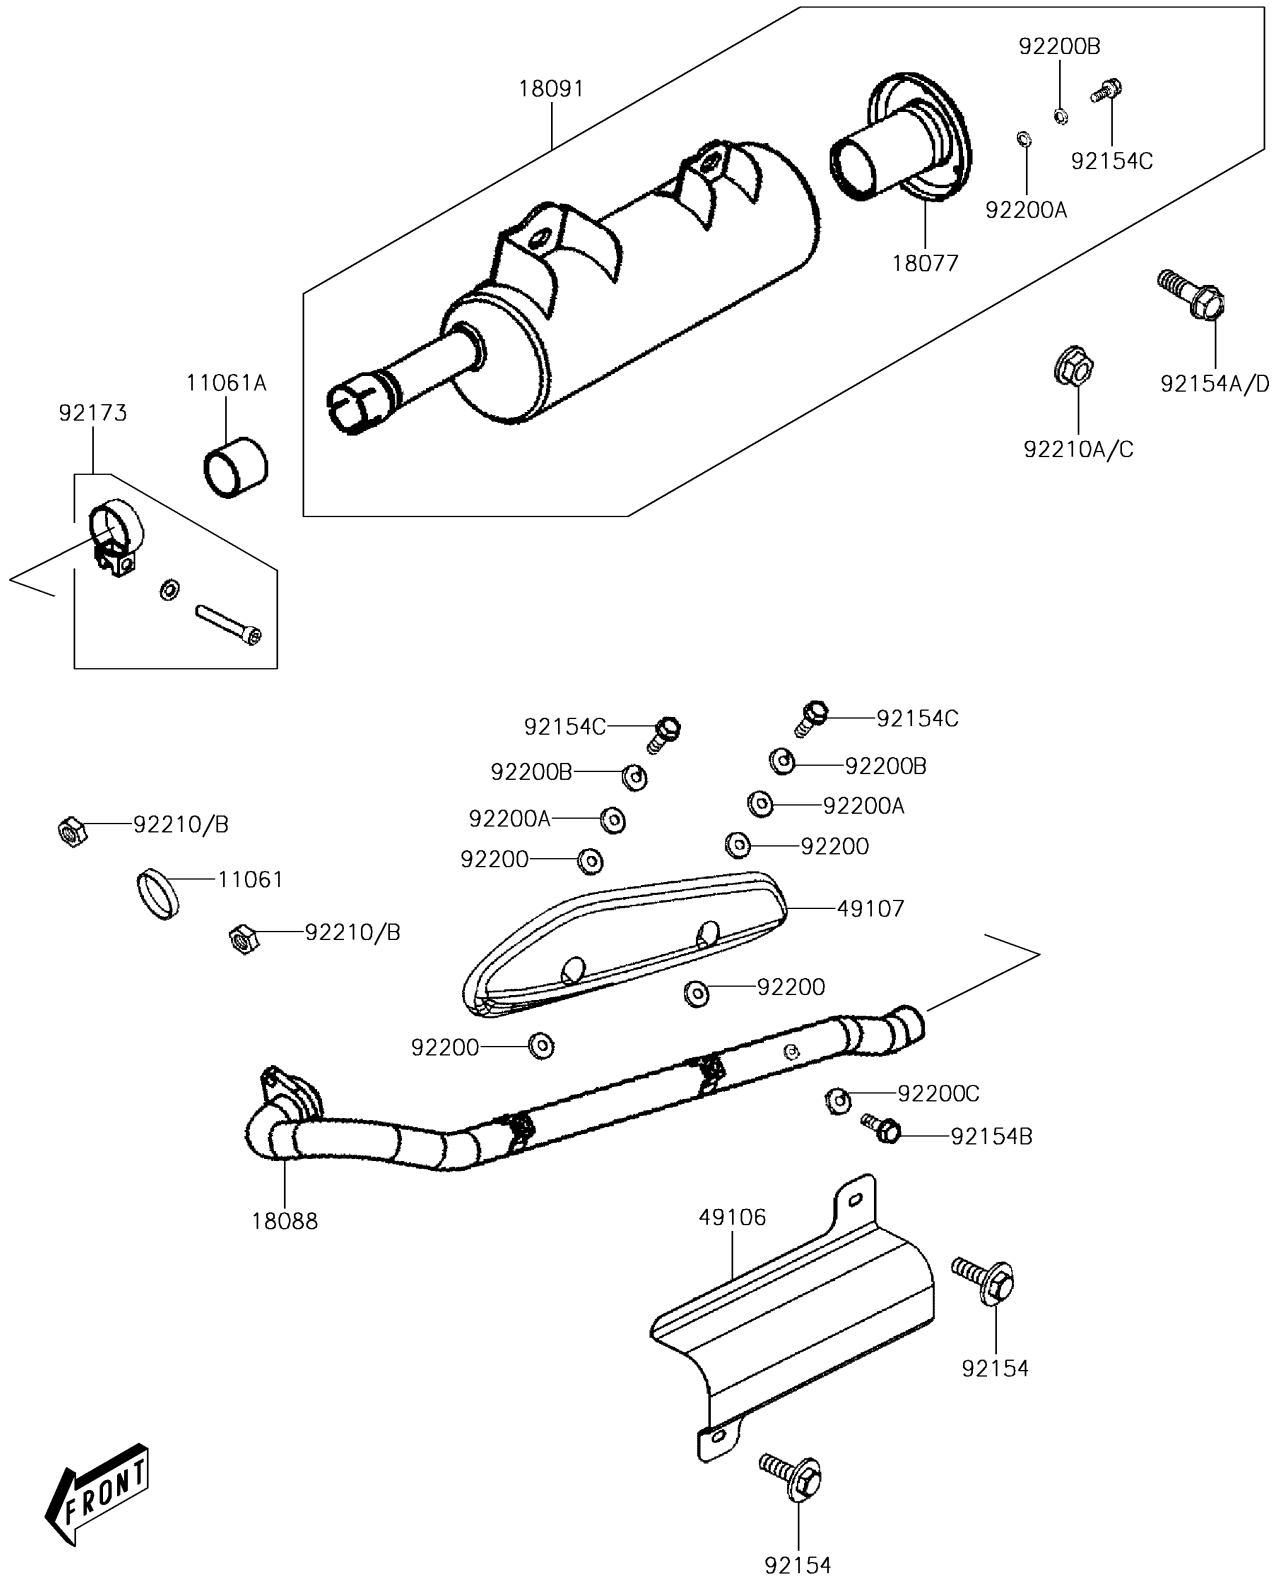

## 2012 Brute Force® 300 PARTS DIAGRAM

Muffler(s)

E1140

## 2012 Brute Force® 300 PARTS LIST

Muffler(s)

ITEM NAME	PART NUMBER	QUANTITY
GASKET,EXHAUST PIPE (Ref # 11061)	11061-Y032	1
GASKET,EXHAUST PIPE CONNECTING (Ref # 11061A)	11061-Y033	1
ARRESTER-SPARK (Ref # 18077)	18077-Y001	1
PIPE-EXHAUST (Ref # 18088)	18088-Y001	1
BODY-COMP-MUFFLER (Ref # 18091)	18091-Y001	1
COVER-MUFFLER (Ref # 49106)	49106-Y001	1
COVER-EXHAUST PIPE (Ref # 49107)	49107-Y001	1
BOLT,6X12 (Ref # 92154)	92154-Y032	1
BOLT,8X30 (Ref # 92154A)	92154-Y033	1
BOLT,FLANGE,6X8 (Ref # 92154B)	92154-Y034	1
BOLT,FLANGE,6X12 (Ref # 92154C)	92154-Y035	1
CLAMP,MUFFLER (Ref # 92173)	92173-Y021	1
WASHER (Ref # 92200)	92200-Y039	1
WASHER,6MM (Ref # 92200A)	92200-Y040	1
WASHER,6MM (Ref # 92200B)	92200-Y042	1
WASHER,6MM (Ref # 92200C)	92200-0459	1
NUT,8MM (Ref # 92210)	92210-Y018	1
NUT,8MM (Ref # 92210A)	92210-Y028	1