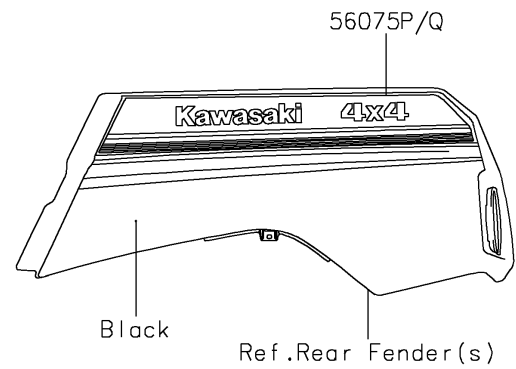

2019 Teryx4™ LE PARTS DIAGRAM

Decals(Orange)(GKF)

F2861

2019 Teryx4™ LE PARTS LIST

Decals(Orange)(GKF)

ITEM NAME	PART NUMBER	QUANTITY
MARK,FR FENDER,K (Ref # 56054)	56054-2264	1
MARK,FR FENDER,TERYX4 LE (Ref # 56054A)	56054-2442	1
PATTERN,FR FENDER,LH (Ref # 56075)	56075-4377	1
PATTERN,FR FENDER,RH (Ref # 56075A)	56075-4378	1
PATTERN,SIDE GUARD,LH,UPP (Ref # 56075B)	56075-4379	1
PATTERN,SIDE GUARD,LH,CNT (Ref # 56075C)	56075-4380	1
PATTERN,SIDE GUARD,LH,LWR (Ref # 56075D)	56075-4381	1
PATTERN,SIDE GUARD,RH,UPP (Ref # 56075E)	56075-4382	1
PATTERN,SIDE GUARD,RH,CNT (Ref # 56075F)	56075-4383	1
PATTERN,SIDE GUARD,RH,LWR (Ref # 56075G)	56075-4384	1
PATTERN,DOOR COVER,LH,FR,UPP (Ref # 56075H)	56075-4385	1
PATTERN,DOOR COVER,LH,FR,CNT (Ref # 56075I)	56075-4386	1
PATTERN,DOOR COVER,LH,FR,LWR (Ref # 56075J)	56075-4387	1
PATTERN,DOOR COVER,RH,FR,UPP (Ref # 56075K)	56075-4388	1
PATTERN,DOOR COVER,RH,FR,CNT (Ref # 56075L)	56075-4389	1
PATTERN,DOOR COVER,RH,FR,LWR (Ref # 56075M)	56075-4390	1
PATTERN,DOOR COVER,LH,RR (Ref # 56075N)	56075-4391	1
PATTERN,DOOR COVER,RH,RR (Ref # 56075O)	56075-4392	1
PATTERN,RR FENDER,LH (Ref # 56075P)	56075-4393	1
PATTERN,RR FENDER,RH (Ref # 56075Q)	56075-4394	1