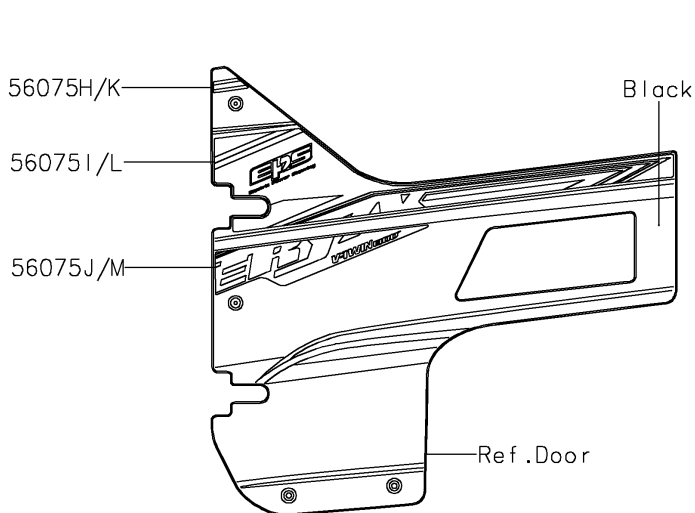

2019 Teryx4™ LE PARTS DIAGRAM

Decals(Orange)(GKF)

F2861

2019 Teryx4™ LE PARTS LIST

Decals(Orange)(GKF)

ITEM NAME	PART NUMBER	QUANTITY
MARK,FR FENDER,K (Ref # 56054)	56054-2264	1
MARK,FR FENDER,TERYX4 LE (Ref # 56054A)	56054-2442	1
PATTERN,FR FENDER,LH (Ref # 56075)	56075-4377	1
PATTERN,FR FENDER,RH (Ref # 56075A)	56075-4378	1
PATTERN,SIDE GUARD,LH,UPP (Ref # 56075B)	56075-4379	1
PATTERN,SIDE GUARD,LH,CNT (Ref # 56075C)	56075-4380	1
PATTERN,SIDE GUARD,LH,LWR (Ref # 56075D)	56075-4381	1
PATTERN,SIDE GUARD,RH,UPP (Ref # 56075E)	56075-4382	1
PATTERN,SIDE GUARD,RH,CNT (Ref # 56075F)	56075-4383	1
PATTERN,SIDE GUARD,RH,LWR (Ref # 56075G)	56075-4384	1
PATTERN,DOOR COVER,LH,FR,UPP (Ref # 56075H)	56075-4385	1
PATTERN,DOOR COVER,LH,FR,CNT (Ref # 56075I)	56075-4386	1
PATTERN,DOOR COVER,LH,FR,LWR (Ref # 56075J)	56075-4387	1
PATTERN,DOOR COVER,RH,FR,UPP (Ref # 56075K)	56075-4388	1
PATTERN,DOOR COVER,RH,FR,CNT (Ref # 56075L)	56075-4389	1
PATTERN,DOOR COVER,RH,FR,LWR (Ref # 56075M)	56075-4390	1
PATTERN,DOOR COVER,LH,RR (Ref # 56075N)	56075-4391	1
PATTERN,DOOR COVER,RH,RR (Ref # 56075O)	56075-4392	1
PATTERN,RR FENDER,LH (Ref # 56075P)	56075-4393	1
PATTERN,RR FENDER,RH (Ref # 56075Q)	56075-4394	1