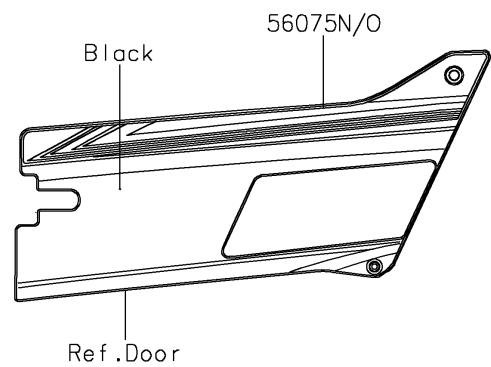

2019 Teryx4™ LE PARTS DIAGRAM

Decals(Orange)(GKF)

F2861

2019 Teryx4™ LE PARTS LIST

Decals(Orange)(GKF)

ITEM NAME	PART NUMBER	QUANTITY
MARK,FR FENDER,K (Ref # 56054)	56054-2264	1
MARK,FR FENDER,TERYX4 LE (Ref # 56054A)	56054-2442	1
PATTERN,FR FENDER,LH (Ref # 56075)	56075-4377	1
PATTERN,FR FENDER,RH (Ref # 56075A)	56075-4378	1
PATTERN,SIDE GUARD,LH,UPP (Ref # 56075B)	56075-4379	1
PATTERN,SIDE GUARD,LH,CNT (Ref # 56075C)	56075-4380	1
PATTERN,SIDE GUARD,LH,LWR (Ref # 56075D)	56075-4381	1
PATTERN,SIDE GUARD,RH,UPP (Ref # 56075E)	56075-4382	1
PATTERN,SIDE GUARD,RH,CNT (Ref # 56075F)	56075-4383	1
PATTERN,SIDE GUARD,RH,LWR (Ref # 56075G)	56075-4384	1
PATTERN,DOOR COVER,LH,FR,UPP (Ref # 56075H)	56075-4385	1
PATTERN,DOOR COVER,LH,FR,CNT (Ref # 56075I)	56075-4386	1
PATTERN,DOOR COVER,LH,FR,LWR (Ref # 56075J)	56075-4387	1
PATTERN,DOOR COVER,RH,FR,UPP (Ref # 56075K)	56075-4388	1
PATTERN,DOOR COVER,RH,FR,CNT (Ref # 56075L)	56075-4389	1
PATTERN,DOOR COVER,RH,FR,LWR (Ref # 56075M)	56075-4390	1
PATTERN,DOOR COVER,LH,RR (Ref # 56075N)	56075-4391	1
PATTERN,DOOR COVER,RH,RR (Ref # 56075O)	56075-4392	1
PATTERN,RR FENDER,LH (Ref # 56075P)	56075-4393	1
PATTERN,RR FENDER,RH (Ref # 56075Q)	56075-4394	1