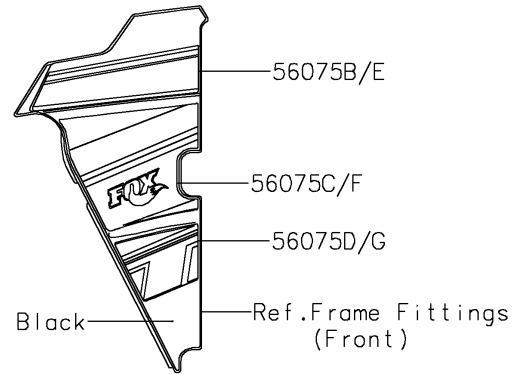

2019 Teryx4™ LE PARTS DIAGRAM

Decals(Orange)(GKF)

F2861

2019 Teryx4™ LE PARTS LIST

Decals(Orange)(GKF)

ITEM NAME	PART NUMBER	QUANTITY
MARK,FR FENDER,K (Ref # 56054)	56054-2264	1
MARK,FR FENDER,TERYX4 LE (Ref # 56054A)	56054-2442	1
PATTERN,FR FENDER,LH (Ref # 56075)	56075-4377	1
PATTERN,FR FENDER,RH (Ref # 56075A)	56075-4378	1
PATTERN,SIDE GUARD,LH,UPP (Ref # 56075B)	56075-4379	1
PATTERN,SIDE GUARD,LH,CNT (Ref # 56075C)	56075-4380	1
PATTERN,SIDE GUARD,LH,LWR (Ref # 56075D)	56075-4381	1
PATTERN,SIDE GUARD,RH,UPP (Ref # 56075E)	56075-4382	1
PATTERN,SIDE GUARD,RH,CNT (Ref # 56075F)	56075-4383	1
PATTERN,SIDE GUARD,RH,LWR (Ref # 56075G)	56075-4384	1
PATTERN,DOOR COVER,LH,FR,UPP (Ref # 56075H)	56075-4385	1
PATTERN,DOOR COVER,LH,FR,CNT (Ref # 56075I)	56075-4386	1
PATTERN,DOOR COVER,LH,FR,LWR (Ref # 56075J)	56075-4387	1
PATTERN,DOOR COVER,RH,FR,UPP (Ref # 56075K)	56075-4388	1
PATTERN,DOOR COVER,RH,FR,CNT (Ref # 56075L)	56075-4389	1
PATTERN,DOOR COVER,RH,FR,LWR (Ref # 56075M)	56075-4390	1
PATTERN,DOOR COVER,LH,RR (Ref # 56075N)	56075-4391	1
PATTERN,DOOR COVER,RH,RR (Ref # 56075O)	56075-4392	1
PATTERN,RR FENDER,LH (Ref # 56075P)	56075-4393	1
PATTERN,RR FENDER,RH (Ref # 56075Q)	56075-4394	1