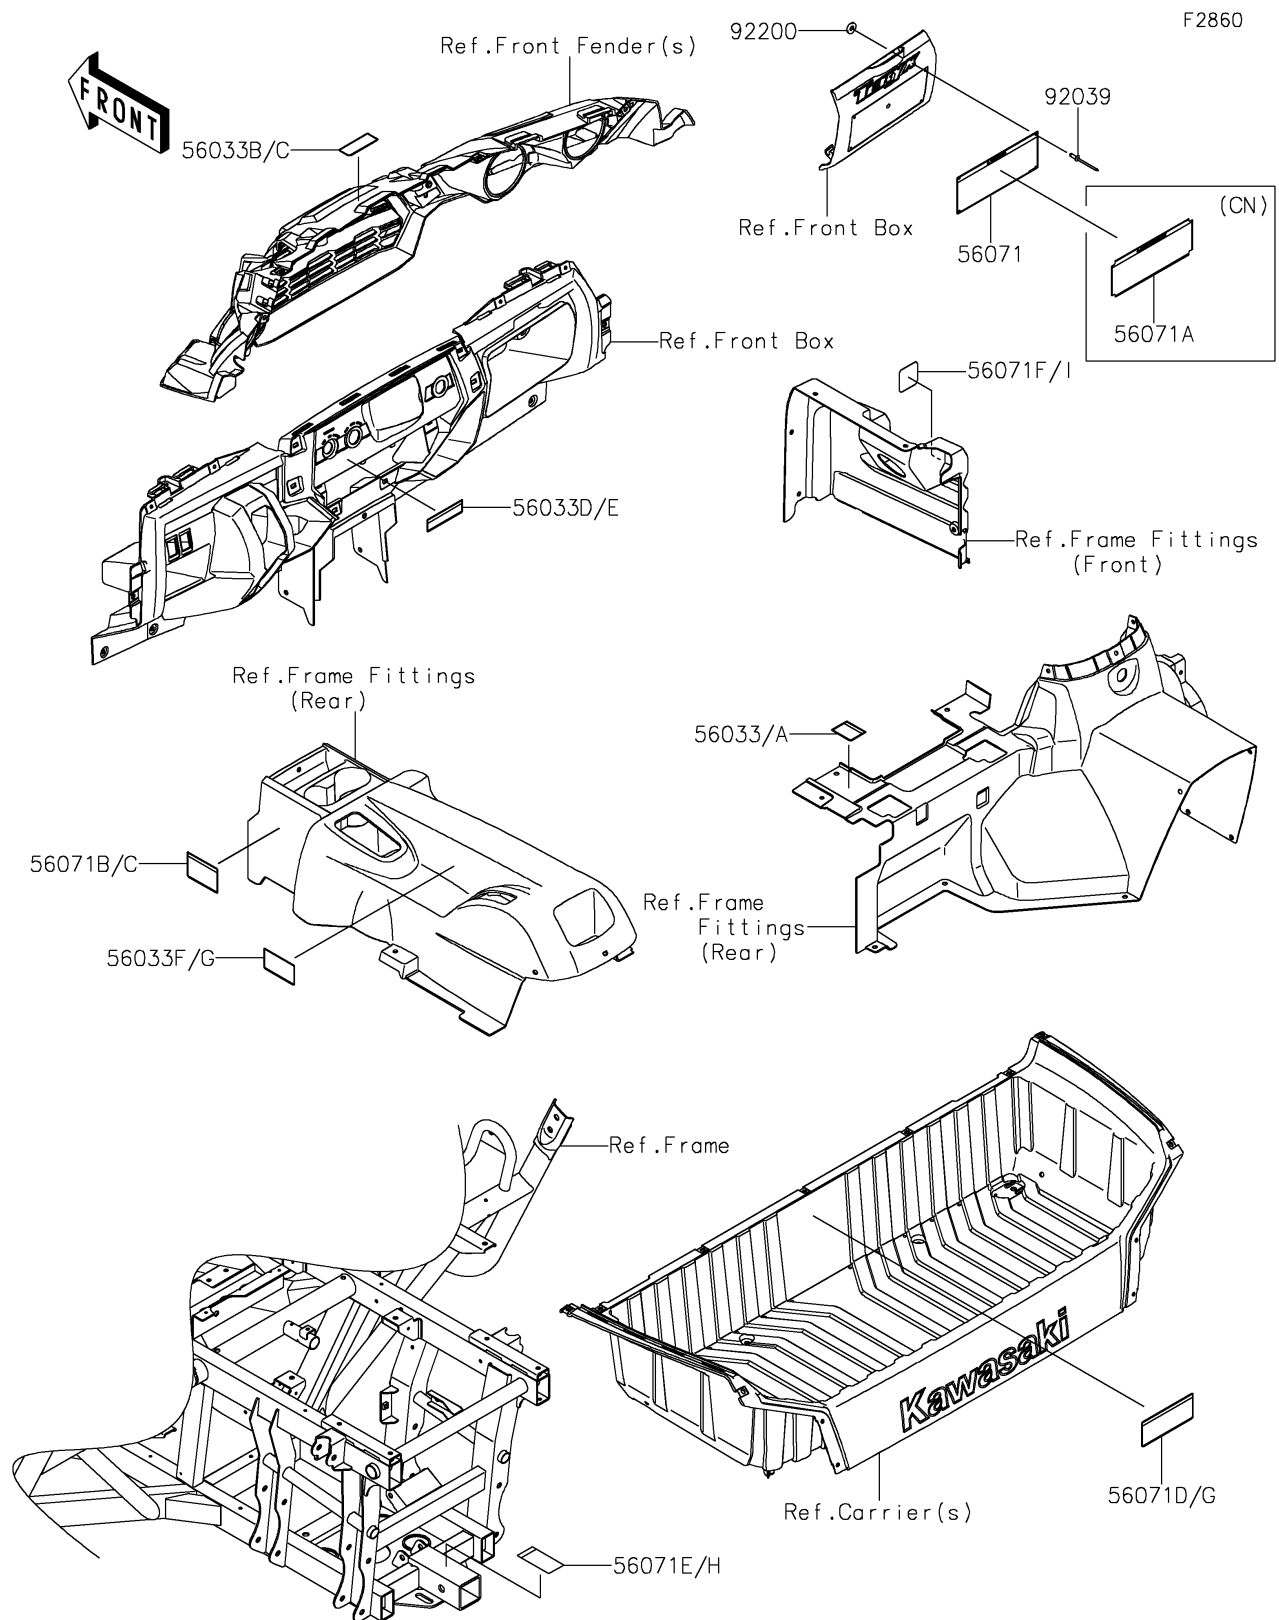

2019 Teryx4™ LE PARTS DIAGRAM

Labels

2019 Teryx4™ LE PARTS LIST

Labels

ITEM NAME	PART NUMBER	QUANTITY
LABEL-MANUAL,OIL MAINTENANCE (Ref # 56033)	56033-0372	1
LABEL-MANUAL,OIL MAINTENANCE (Ref # 56033A)	56033-0373	1
LABEL-MANUAL,AIR CLEANER (Ref # 56033B)	56033-0724	1
LABEL-MANUAL,AIR CLEANER (Ref # 56033C)	56033-0731	1
LABEL-MANUAL,SHIFT NOTICE (Ref # 56033D)	56033-0822	1
LABEL-MANUAL,SHIFT NOTICE (Ref # 56033E)	56033-0826	1
LABEL-MANUAL,DRIVE BELT (Ref # 56033F)	56033-0924	1
LABEL-MANUAL,DRIVE BELT (Ref # 56033G)	56033-0929	1
LABEL-WARNING (Ref # 56071)	56071-0500	1
LABEL-WARNING,GENERAL (Ref # 56071A)	56071-0501	1
LABEL-WARNING,TIRE (Ref # 56071B)	56071-0573	1
LABEL-WARNING,TIRE (Ref # 56071C)	56071-0574	1
LABEL-WARNING,CARGO (Ref # 56071D)	56071-0584	1
LABEL-WARNING,TRAILER HITCH (Ref # 56071E)	56071-0586	1
LABEL-WARNING,GASOLINE (Ref # 56071F)	56071-0588	1
LABEL-WARNING,CARGO (Ref # 56071G)	56071-0589	1
LABEL-WARNING,TRAILER HITCH (Ref # 56071H)	56071-0591	1
LABEL-WARNING,GASOLINE (Ref # 56071I)	56071-0593	1
RIVET,3.2X8 (Ref # 92039)	92039-3763	1
WASHER,3.5X8X1 (Ref # 92200)	92200-1251	1