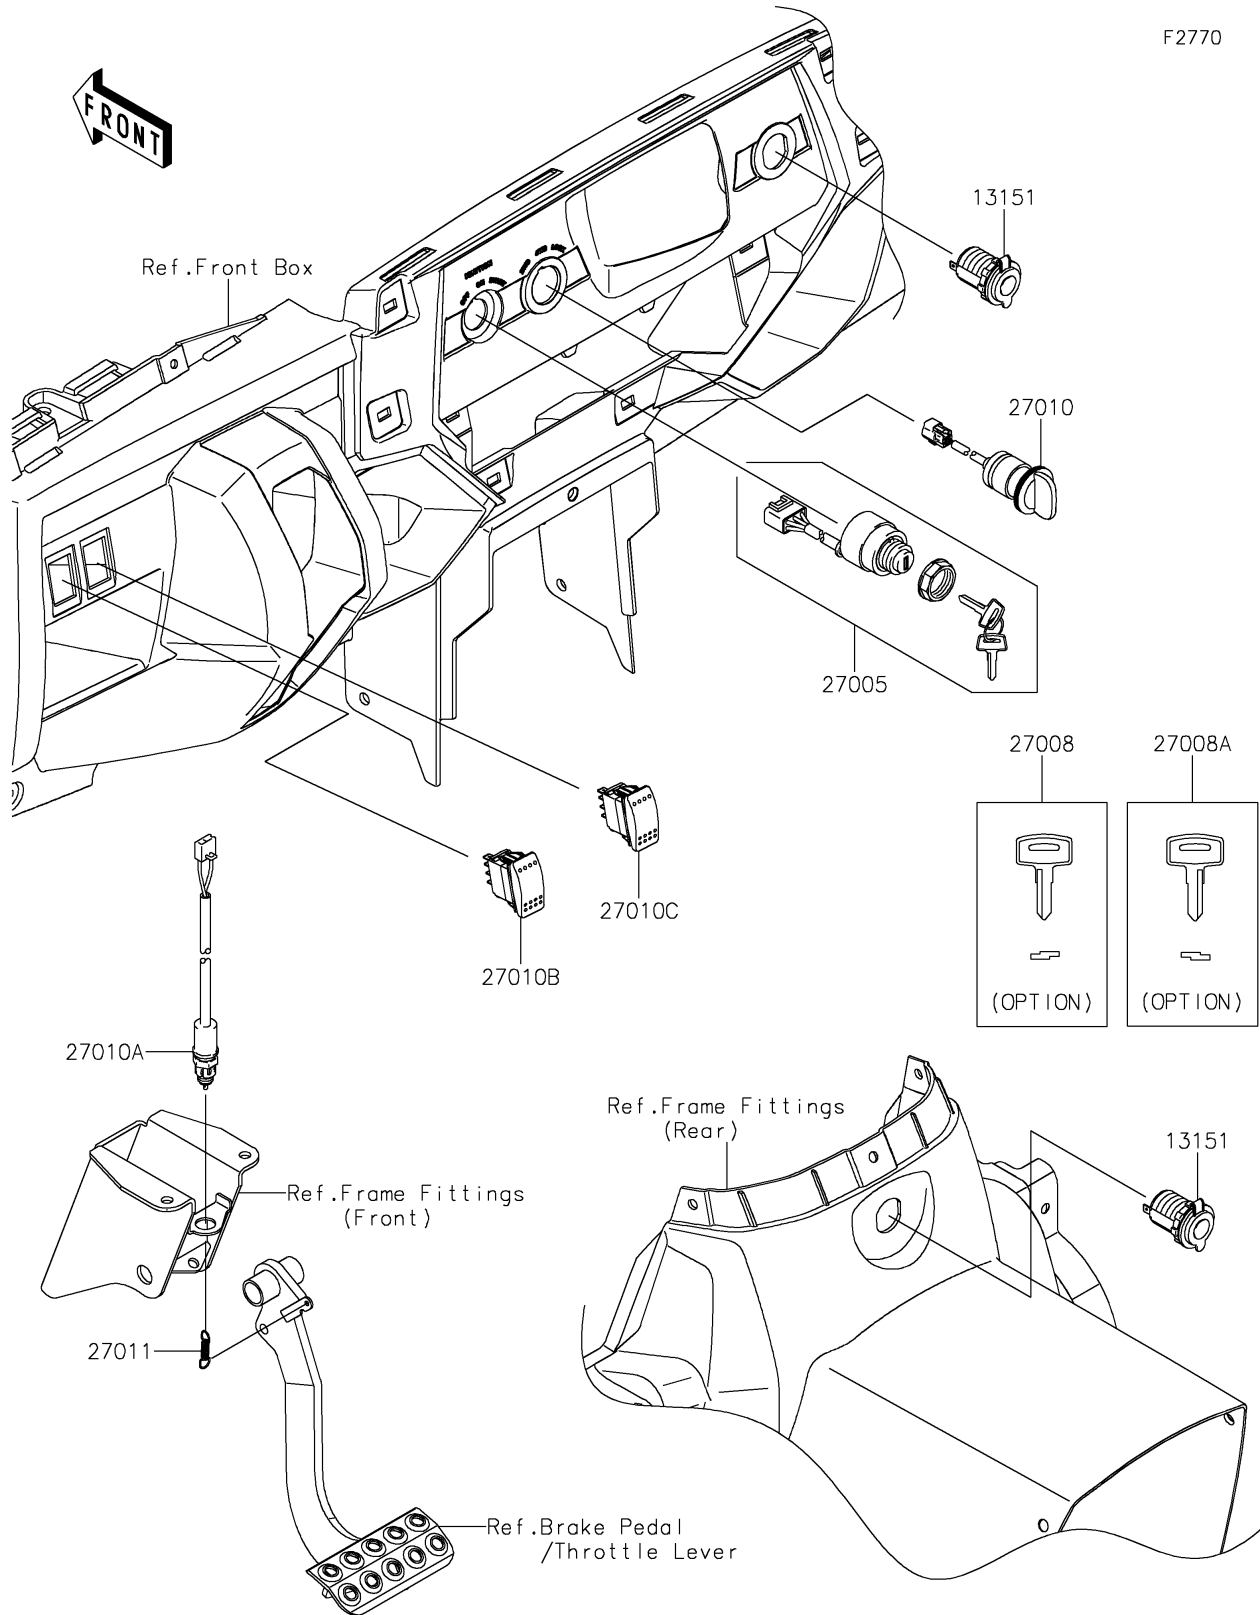

## 2019 Teryx4™ LE PARTS DIAGRAM

Ignition Switch

F2770

## 2019 Teryx4™ LE PARTS LIST

Ignition Switch

ITEM NAME	PART NUMBER	QUANTITY
SWITCH-COMP,OUTLET,12V (Ref # 13151)	13151-0556	1
SWITCH-ASSY-IGNITION (Ref # 27005)	27005-0036	1
KEY-LOCK,BLANK (Ref # 27008)	27008-1153	1
KEY-LOCK,BLANK (Ref # 27008A)	27008-1157	1
SWITCH,HEAD LAMP (Ref # 27010)	27010-0706	1
SWITCH,BRAKE (Ref # 27010A)	27010-0724	1
SWITCH,OUTER (Ref # 27010B)	27010-0806	1
SWITCH,OUTER (Ref # 27010C)	27010-0807	1
SPRING,BRAKE LAMP SWITCH (Ref # 27011)	27011-006	1