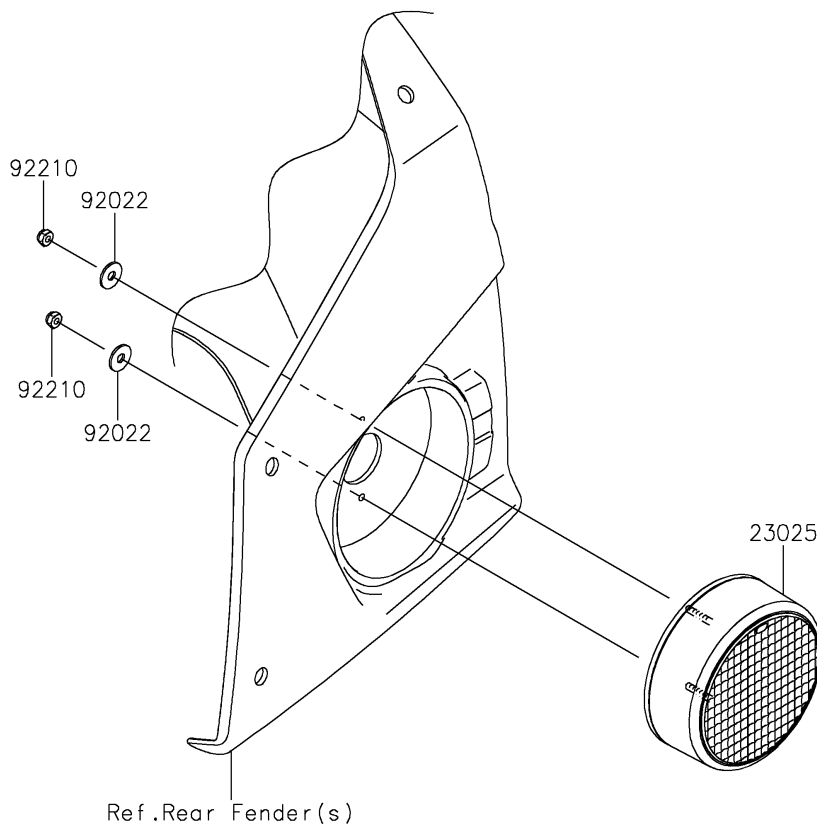

2019 Teryx4™ LE PARTS DIAGRAM

Taillight(s)

F2720

2019 Teryx4™ LE PARTS LIST

Taillight(s)

ITEM NAME	PART NUMBER	QUANTITY
LAMP-TAIL (Ref # 23025)	23025-0364	1
WASHER,4.3X12.5X1 (Ref # 92022)	92022-1949	1
NUT (Ref # 92210)	92210-0722	1