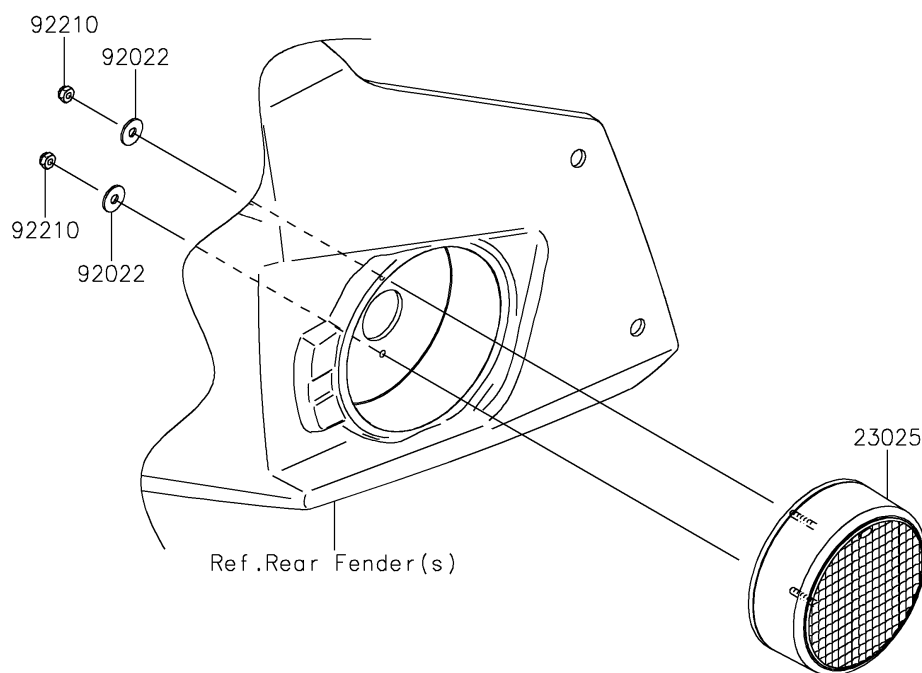

2019 Teryx4™ LE PARTS DIAGRAM

Taillight(s)

F2720

2019 Teryx4™ LE PARTS LIST

Taillight(s)

ITEM NAME	PART NUMBER	QUANTITY
LAMP-TAIL (Ref # 23025)	23025-0364	1
WASHER,4.3X12.5X1 (Ref # 92022)	92022-1949	1
NUT (Ref # 92210)	92210-0722	1