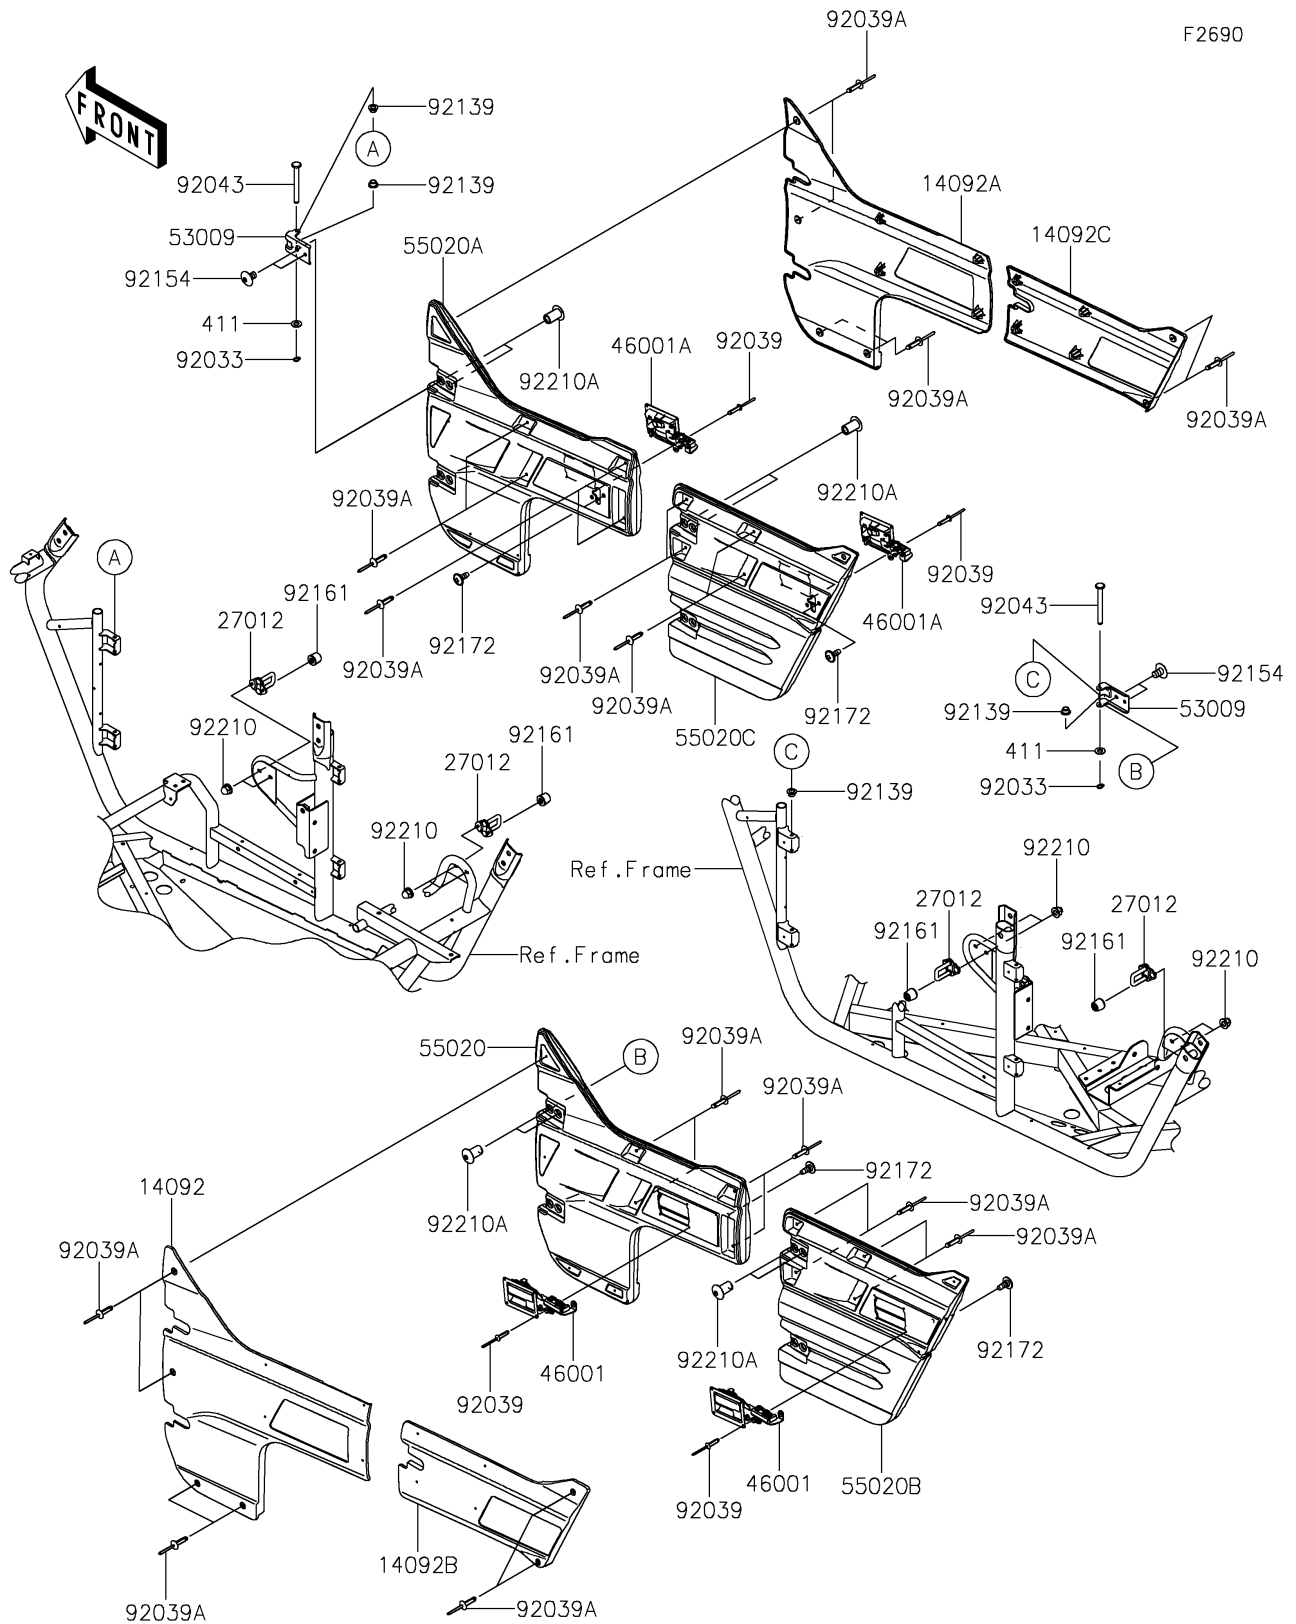

2019 Teryx4™ LE PARTS DIAGRAM

Door

F2690

2019 Teryx4™ LE PARTS LIST

Door

ITEM NAME	PART NUMBER	QUANTITY
COVER,SIDE GUARD,FR,LH,S.BLACK (Ref # 14092)	14092-0748-839	1
COVER,SIDE GUARD,FR,RH,S.BLACK (Ref # 14092A)	14092-0749-839	1
COVER,SIDE GUARD,RR,LH,S.BLACK (Ref # 14092B)	14092-0751-839	1
COVER,SIDE GUARD,RR,RH,S.BLACK (Ref # 14092C)	14092-0752-839	1
HOOK (Ref # 27012)	27012-0705	1
WASHER-PLAIN,6MM (Ref # 411)	411AB0600	1
HANDLE-ASSY,SIDE GUARD,LH (Ref # 46001)	46001-0556	1
HANDLE-ASSY,SIDE GUARD,RH (Ref # 46001A)	46001-0557	1
HINGE (Ref # 53009)	53009-0303	1
GUARD,SIDE,FR,LH (Ref # 55020)	55020-0737	1
GUARD,SIDE,FR,RH (Ref # 55020A)	55020-0738	1
GUARD,SIDE,RR,LH (Ref # 55020B)	55020-0739	1
GUARD,SIDE,RR,RH (Ref # 55020C)	55020-0740	1
RING-SNAP (Ref # 92033)	92033-0719	1
RIVET,4.0X17.5 (Ref # 92039)	92039-0703	1
RIVET,5X23.3 (Ref # 92039A)	92039-0769	1
PIN,6X56 (Ref # 92043)	92043-0743	1
BUSHING,6X8X6 (Ref # 92139)	92139-0709	1
BOLT,TORX,8X13 (Ref # 92154)	92154-1911	1
DAMPER,9X28X24.3 (Ref # 92161)	92161-1456	1
SCREW,6X16 (Ref # 92172)	92172-0711	1
NUT,CAP,6MM (Ref # 92210)	92210-0003	1
NUT,TORX,8MM (Ref # 92210A)	92210-1442	1