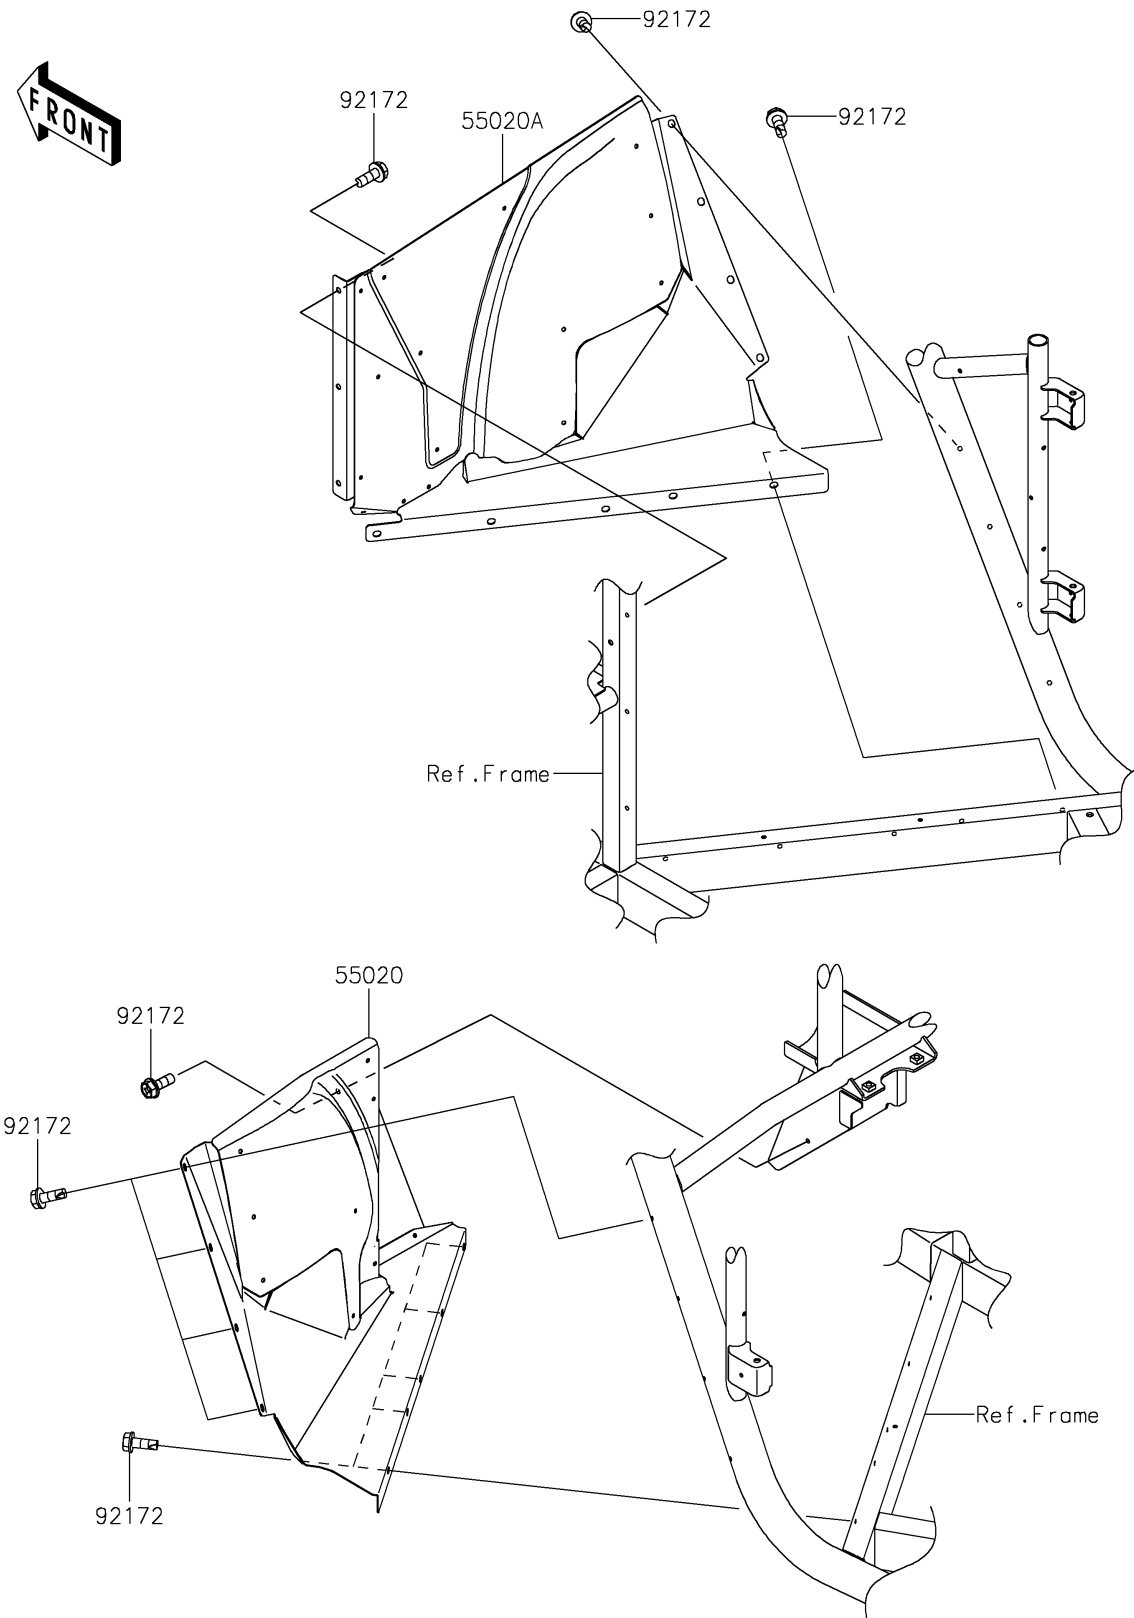

2019 Teryx4™ LE PARTS DIAGRAM

Guard(s)

F2680

2019 Teryx4™ LE PARTS LIST

Guard(s)

ITEM NAME	PART NUMBER	QUANTITY
GUARD,1PIECE,LH (Ref # 55020)	55020-2167	1
GUARD,1PIECE,RH (Ref # 55020A)	55020-2168	1
SCREW,TAPPING,6X16 (Ref # 92172)	92172-0869	1