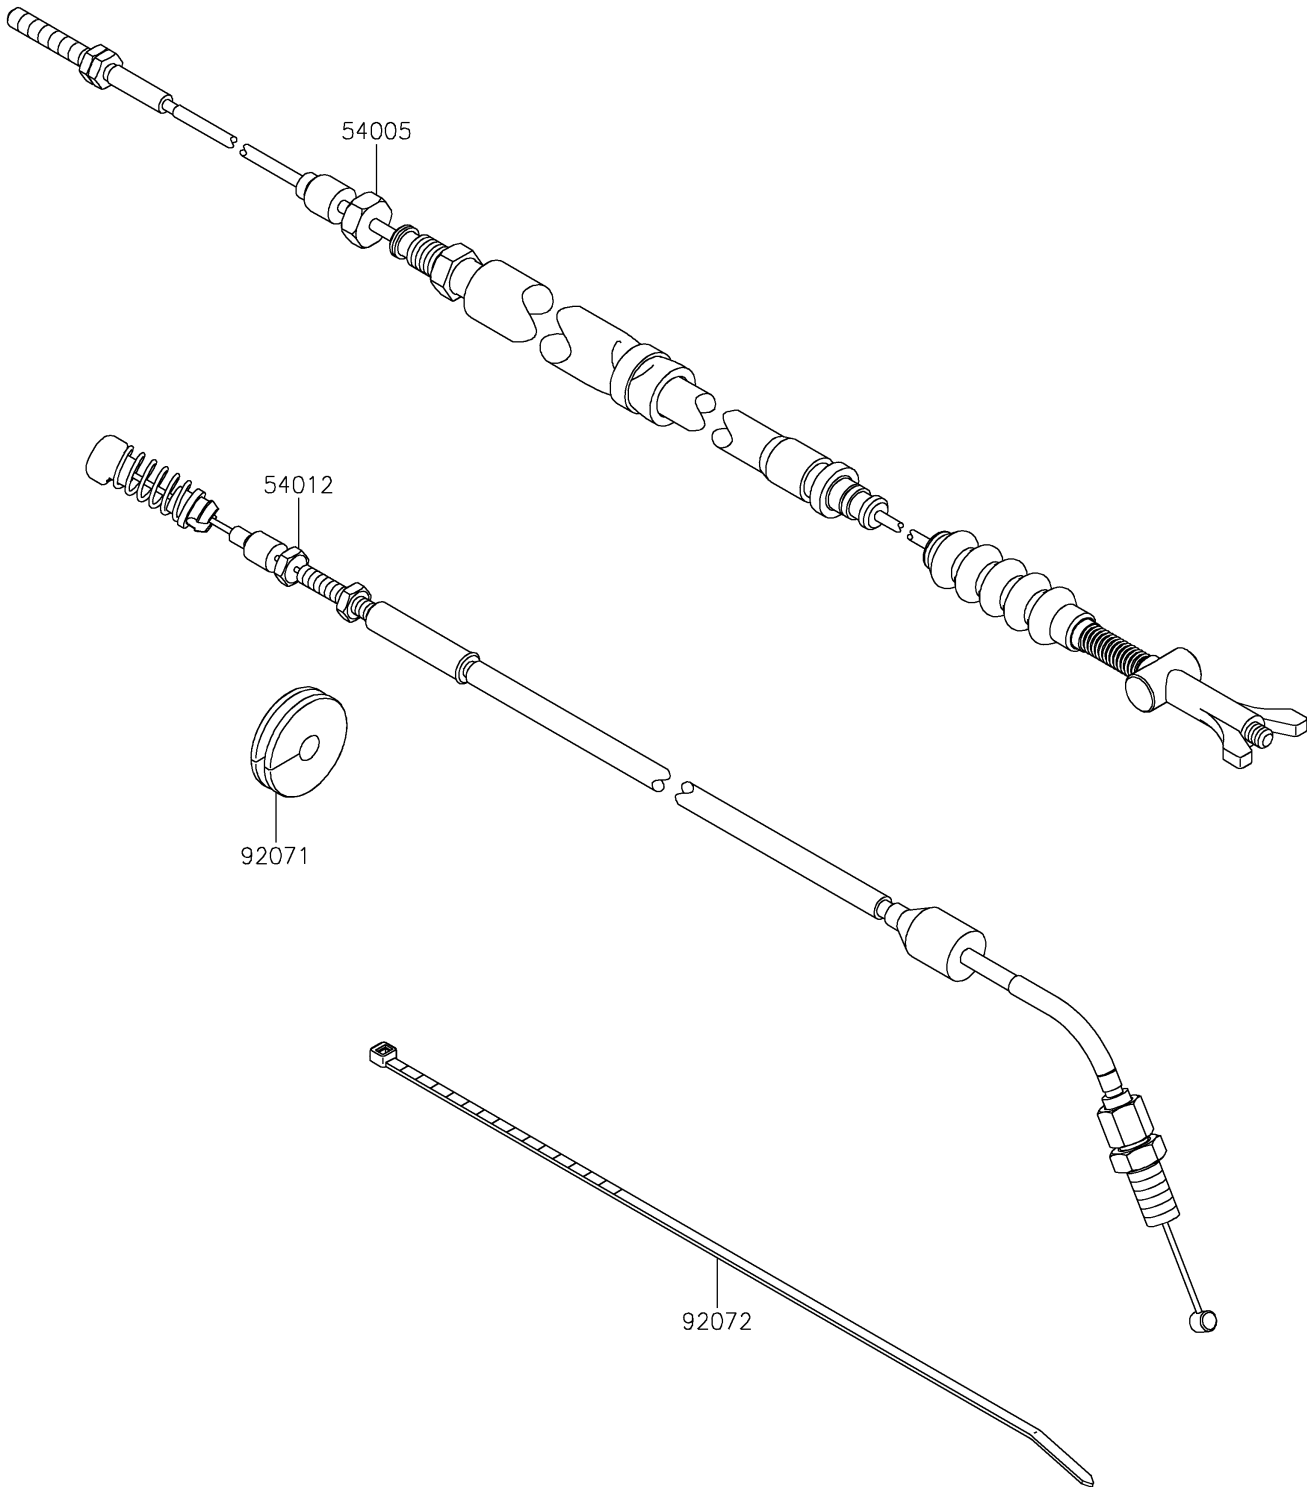

2019 Teryx4™ LE PARTS DIAGRAM

Cables

F2540

2019 Teryx4™ LE PARTS LIST

Cables

| ITEM NAME | PART NUMBER | QUANTITY |
|------------------------------|-------------|----------|
| CABLE-BRAKE (Ref # 54005) | 54005-0042 | 1 |
| CABLE-THROTTLE (Ref # 54012) | 54012-0700 | 1 |
| GROMMET (Ref # 92071) | 92071-1136 | 1 |
| BAND,L=292.1 (Ref # 92072) | 92072-3509 | 1 |