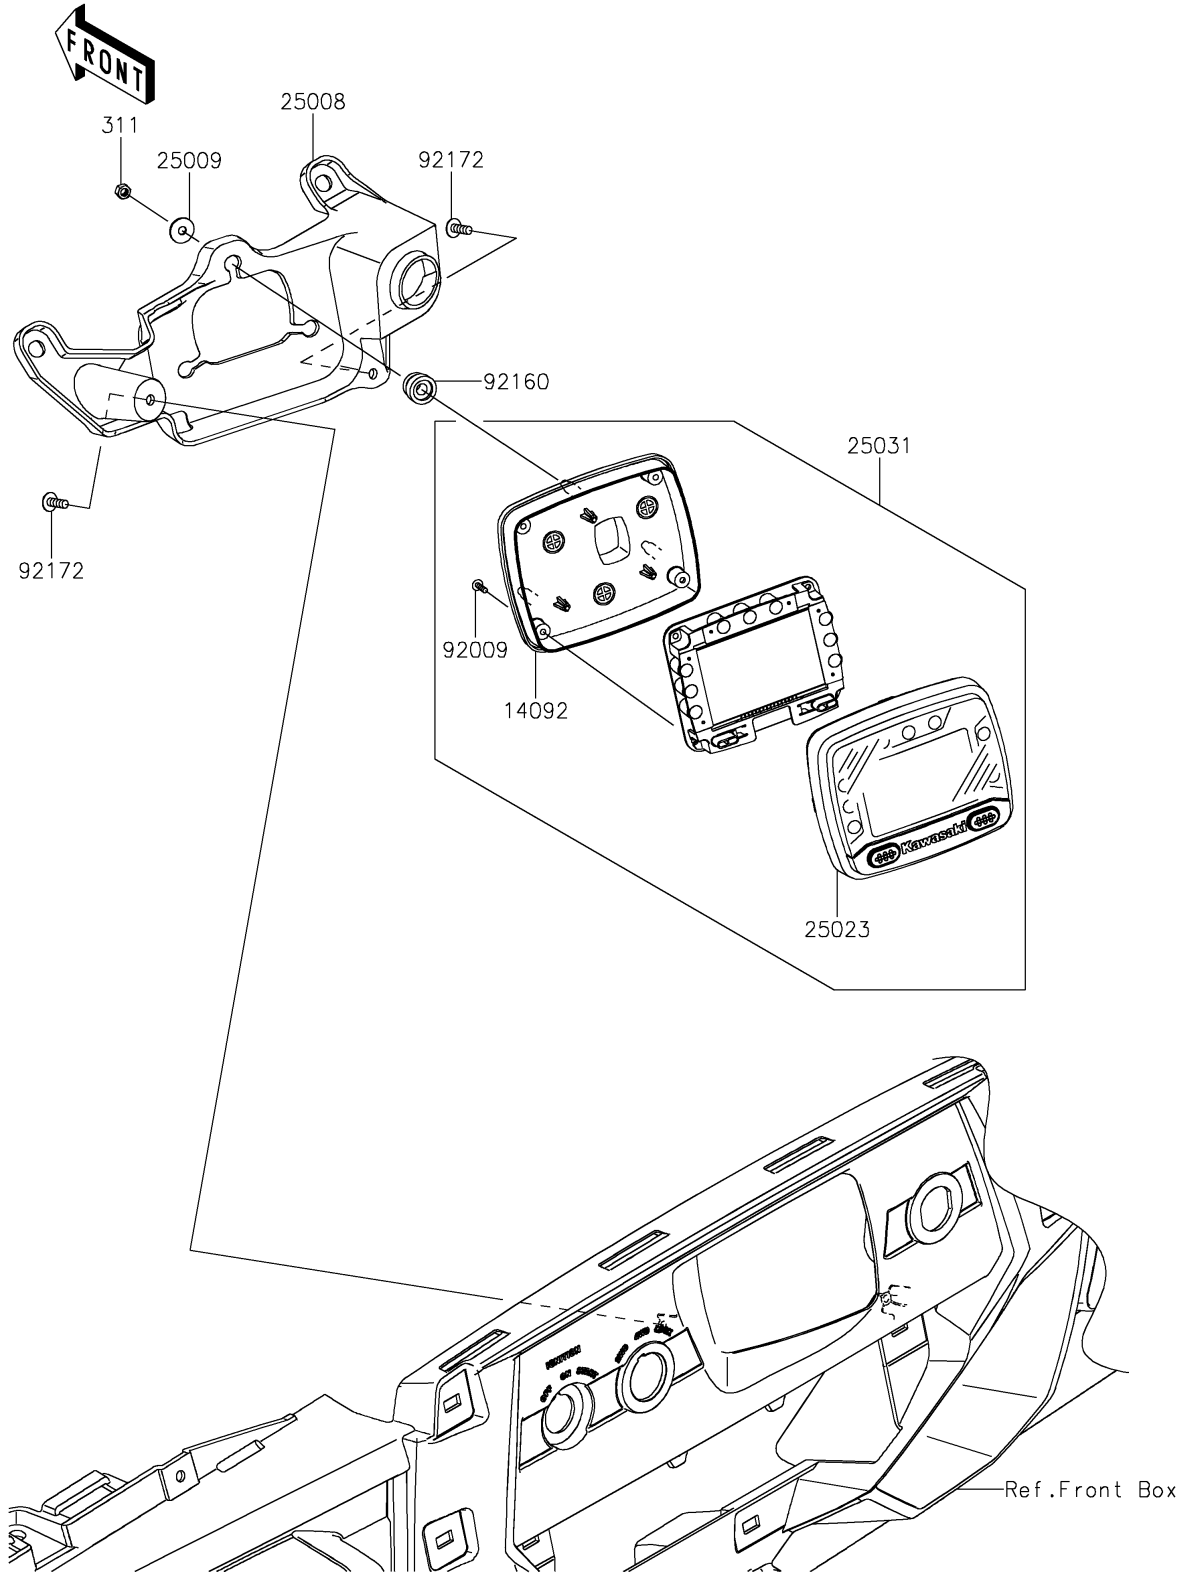

2019 Teryx4™ LE PARTS DIAGRAM

Meter(s)

F2530

2019 Teryx4™ LE PARTS LIST

Meter(s)

ITEM NAME	PART NUMBER	QUANTITY
COVER,METER,LWR (Ref # 14092)	14092-0834	1
BRACKET-METER (Ref # 25008)	25008-0043	1
WASHER,5.2X16X1.2 (Ref # 25009)	25009-004	1
COVER-METER CASE,UPP (Ref # 25023)	25023-0075	1
METER-ASSY,LCD (Ref # 25031)	25031-0692	1
NUT-HEX,5MM (Ref # 311)	311AB0500	1
SCREW,TAPPING,3X12 (Ref # 92009)	92009-1255	1
DAMPER (Ref # 92160)	92160-1460	1
SCREW,TAPPING,5X14 (Ref # 92172)	92172-0265	1