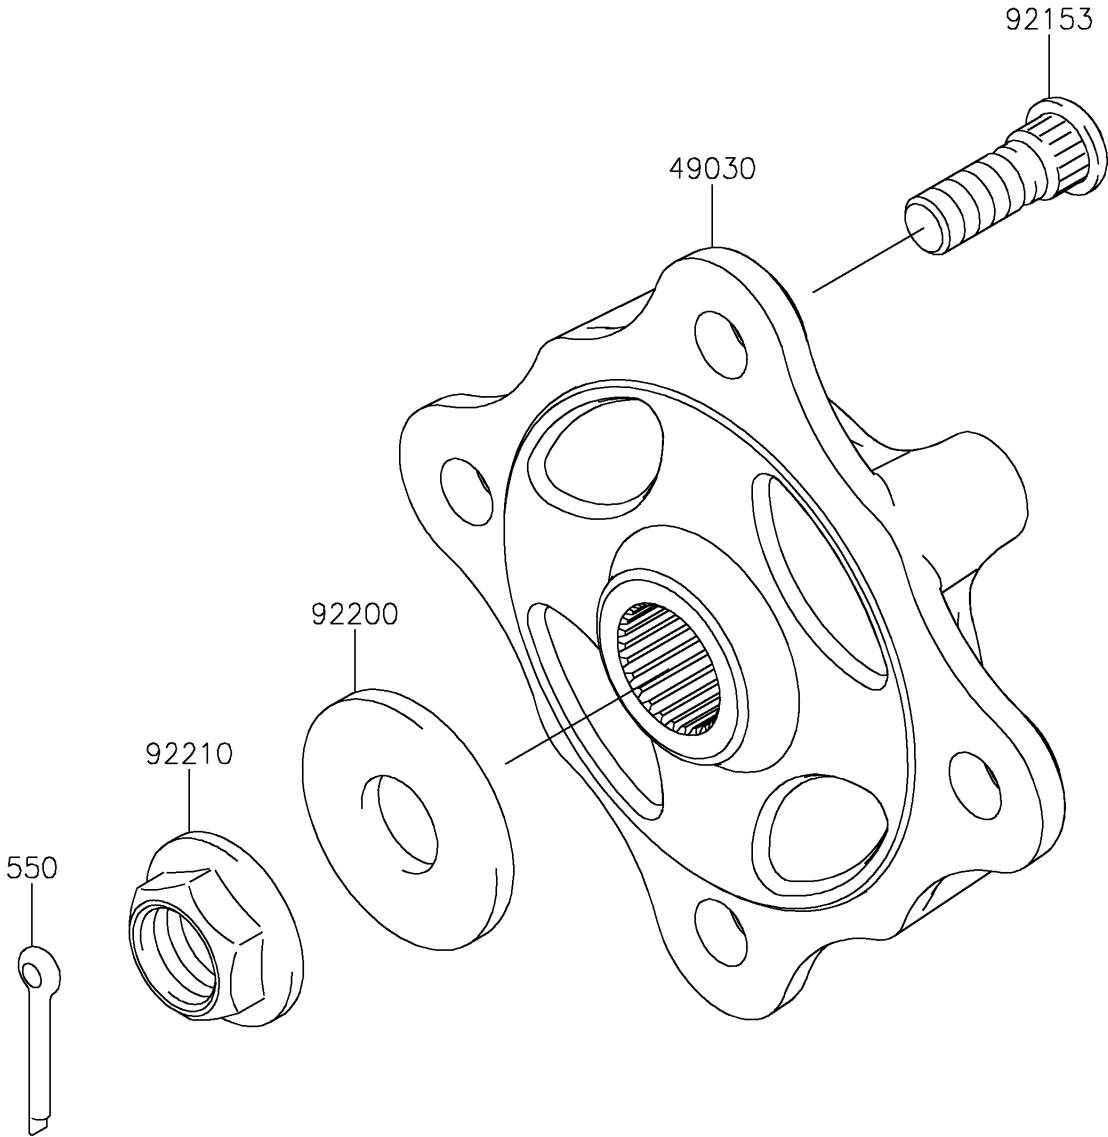

2019 Teryx4™ LE PARTS DIAGRAM

Front Hubs/Brakes

F2230

2019 Teryx4™ LE PARTS LIST

Front Hubs/Brakes

ITEM NAME	PART NUMBER	QUANTITY
HUB,FR (Ref # 49030)	49030-0560	1
PIN-COTTER,4.0X30 (Ref # 550)	550AA4030	1
BOLT,12MM (Ref # 92153)	92153-1915	1
WASHER,20.3X52.0X4.5 (Ref # 92200)	92200-1739	1
NUT,FLANGED,20MM (Ref # 92210)	92210-2093	1