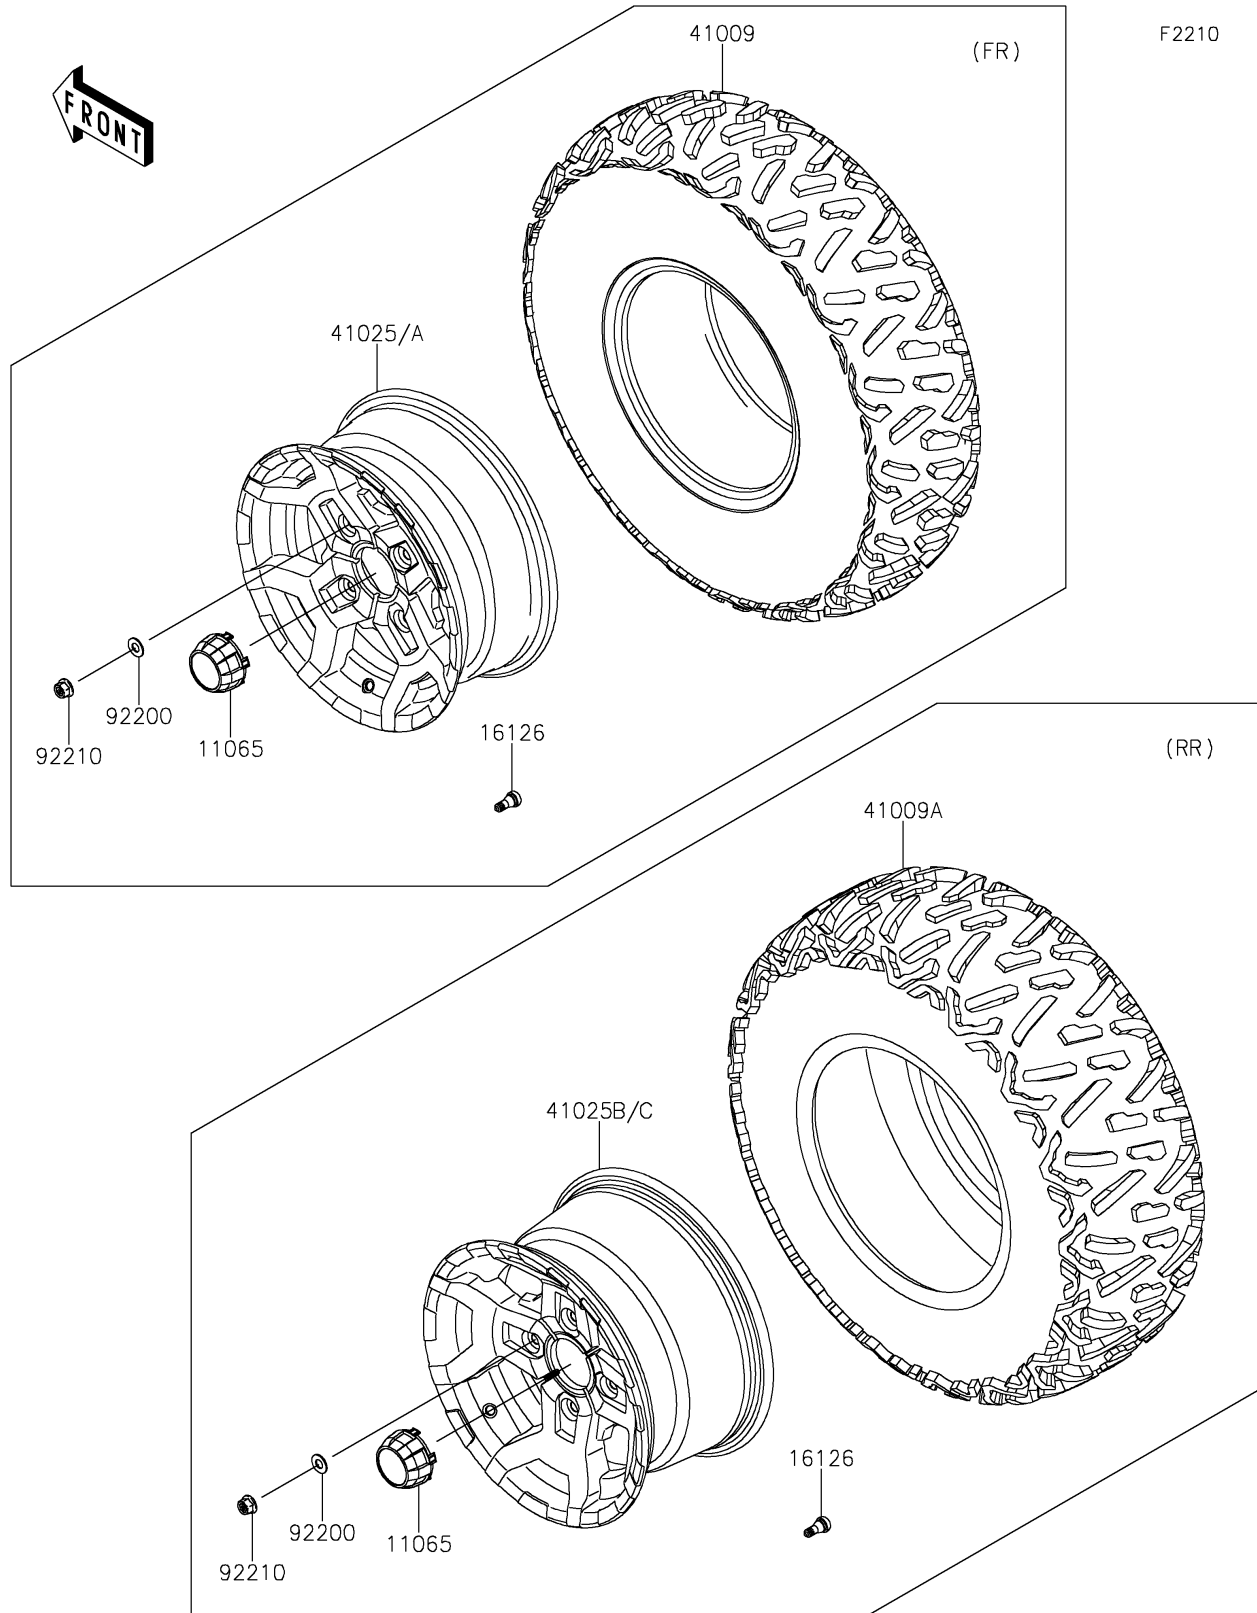

## 2019 Teryx4™ LE PARTS DIAGRAM

Wheels/Tires

## 2019 Teryx4™ LE PARTS LIST

Wheels/Tires

ITEM NAME	PART NUMBER	QUANTITY
CAP,WHEEL,F.BLACK (Ref # 11065)	11065-0893-6Z	1
VALVE (Ref # 16126)	16126-4001	1
TIRE,FR,27X9.00R14 6PR,BIGHORN2.0 (Ref # 41009)	41009-0589	1
TIRE,RR,27X11.00R14 6PR,BIGHORN2 (Ref # 41009A)	41009-0590	1
RIM,FR,14X6.0AT,BLACK (Ref # 41025)	41025-0357-31D	1
RIM,RR,14X8.0AT,BLACK (Ref # 41025B)	41025-0358-31D	1
WASHER,12.1X25X1.6 (Ref # 92200)	92200-0455	1
NUT,12MM (Ref # 92210)	92210-0603	1