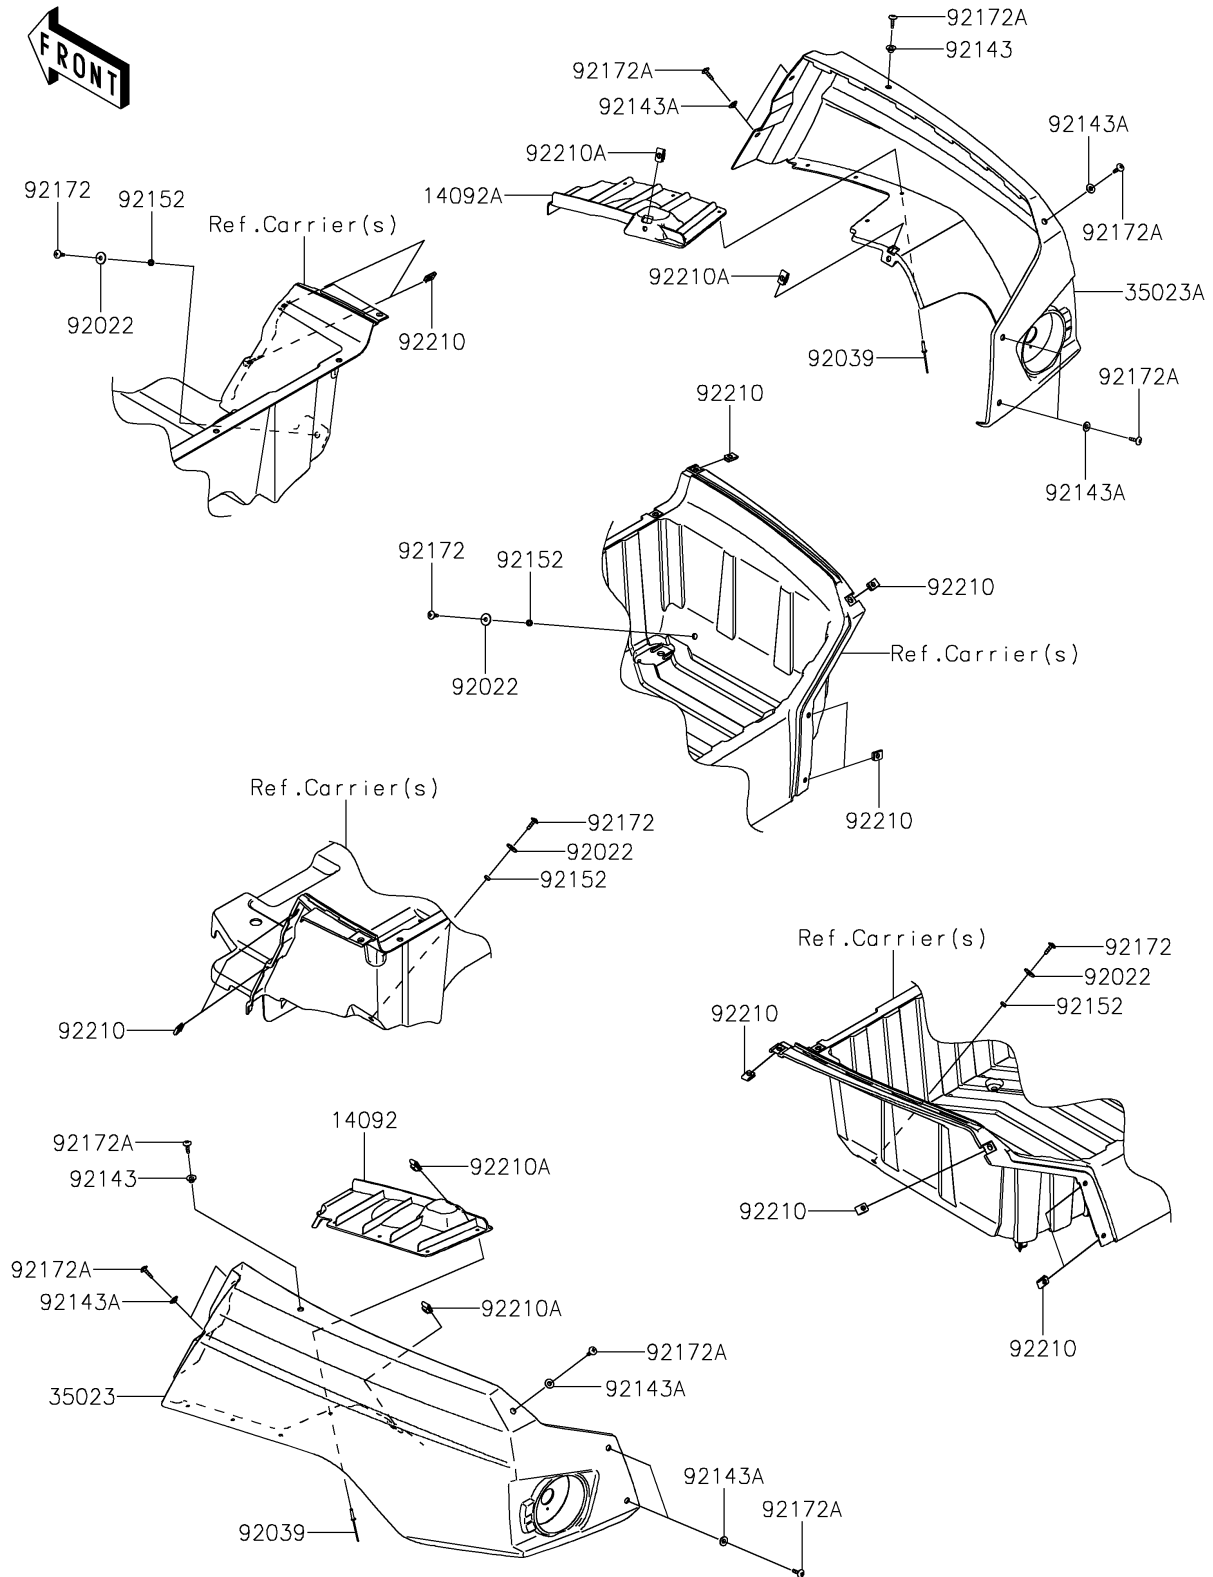

2019 Teryx4™ LE PARTS DIAGRAM

Rear Fender(s)

F2172

2019 Teryx4™ LE PARTS LIST

Rear Fender(s)

ITEM NAME	PART NUMBER	QUANTITY
COVER,INNER,LH (Ref # 14092)	14092-0863	1
COVER,INNER,RH (Ref # 14092A)	14092-0864	1
FENDER-REAR,LH,S.BLACK (Ref # 35023)	35023-0307-839	1
FENDER-REAR,RH,S.BLACK (Ref # 35023A)	35023-0308-839	1
WASHER,6.5X20X1.6,BLACK (Ref # 92022)	92022-1346	1
RIVET,5X23.3 (Ref # 92039)	92039-0769	1
COLLAR (Ref # 92143)	92143-1057	1
COLLAR (Ref # 92143A)	92143-1087	1
COLLAR,6.3X10X3 (Ref # 92152)	92152-1834	1
SCREW,6X18 (Ref # 92172)	92172-0002	1
SCREW,TAPPING,6X20 (Ref # 92172A)	92172-0488	1
NUT,LEAF SPRING,6MM (Ref # 92210)	92210-0624	1
NUT,6MM (Ref # 92210A)	92210-0891	1