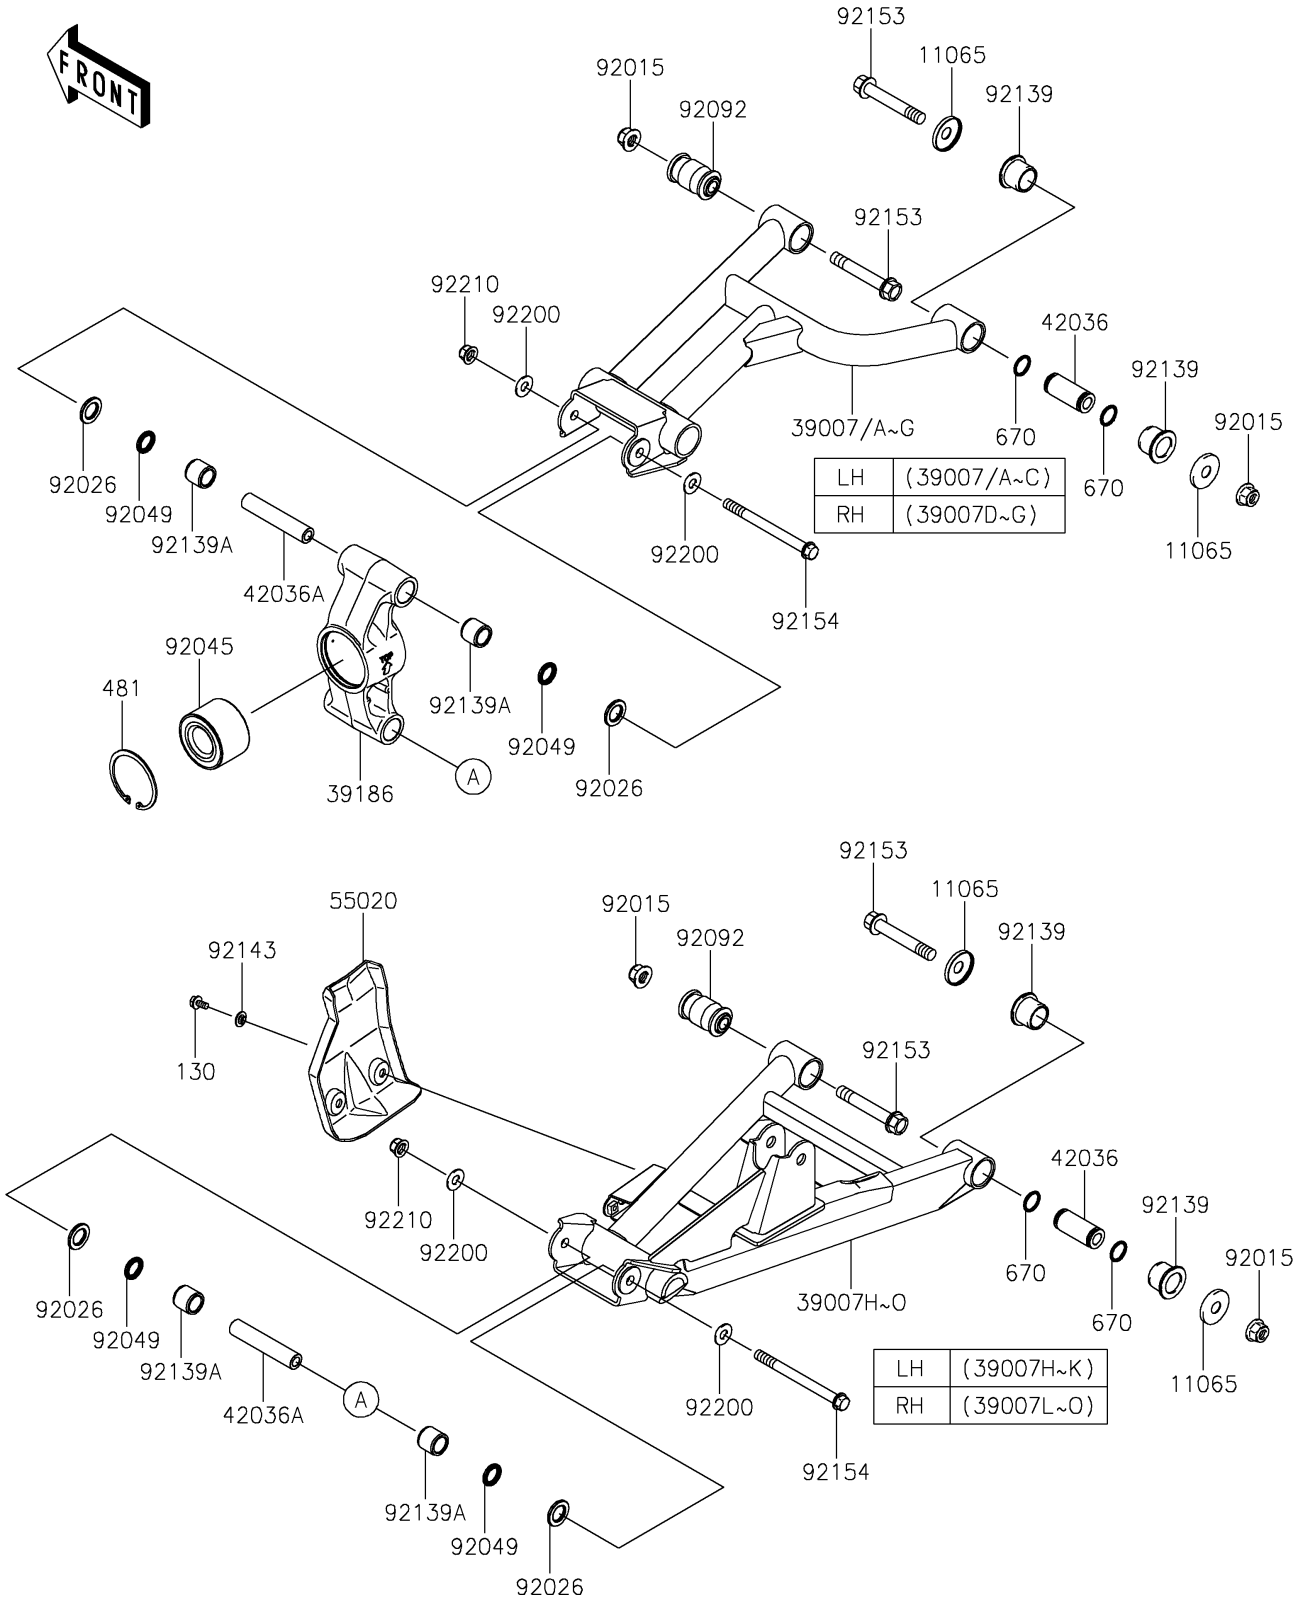

## 2019 Teryx4™ LE PARTS DIAGRAM

Rear Suspension

F2153

## 2019 Teryx4™ LE PARTS LIST

Rear Suspension

ITEM NAME	PART NUMBER	QUANTITY
CAP (Ref # 11065)	11065-0253	1
BOLT-FLANGED,6X12 (Ref # 130)	130BA0612	1
ARM-SUSP,RR,UPP,LH,P.C.P.RED (Ref # 39007A)	39007-0345-57C	1
ARM-SUSP,RR,UPP,LH,ORANGE (Ref # 39007C)	39007-0345-57V	1
ARM-SUSP,RR,UPP,RH,P.C.P.RED (Ref # 39007E)	39007-0346-57C	1
ARM-SUSP,RR,UPP,RH,ORANGE (Ref # 39007G)	39007-0346-57V	1
ARM-SUSP,RR,LWR,LH,P.C.P.RED (Ref # 39007I)	39007-0347-57C	1
ARM-SUSP,RR,LWR,LH,ORANGE (Ref # 39007K)	39007-0347-57V	1
ARM-SUSP,RR,LWR,RH,P.C.P.RED (Ref # 39007M)	39007-0348-57C	1
ARM-SUSP,RR,LWR,RH,ORANGE (Ref # 39007O)	39007-0348-57V	1
KNUCKLE,RR (Ref # 39186)	39186-0316	1
SLEEVE (Ref # 42036)	42036-0062	1
SLEEVE,10X17X88 (Ref # 42036A)	42036-0710	1
CIRCLIP (Ref # 481)	481J6200	1
GUARD,REAR ARM (Ref # 55020)	55020-0805	1
O RING,18MM (Ref # 670)	670B2018	1
NUT,LOCK,FLANGED,12MM (Ref # 92015)	92015-1433	1
SPACER,17X28.6X3 (Ref # 92026)	92026-0746	1
BEARING-BALL,30X62X40 (Ref # 92045)	92045-0801	1
SEAL-OIL,17X24X3 (Ref # 92049)	92049-0726	1
BUSHING-RUBBER (Ref # 92092)	92092-0555	1
BUSHING (Ref # 92139)	92139-0231	1
BUSHING,17X24X21.5 (Ref # 92139A)	92139-0736	1
COLLAR (Ref # 92143)	92143-1087	1
BOLT,FLANGED,12X76.5 (Ref # 92153)	92153-1733	1
BOLT,FLANGED,10X117 (Ref # 92154)	92154-0743	1
WASHER,10.3X23X1.6 (Ref # 92200)	92200-2009	1
NUT,LOCK,FLANGED,10MM (Ref # 92210)	92210-1080	1