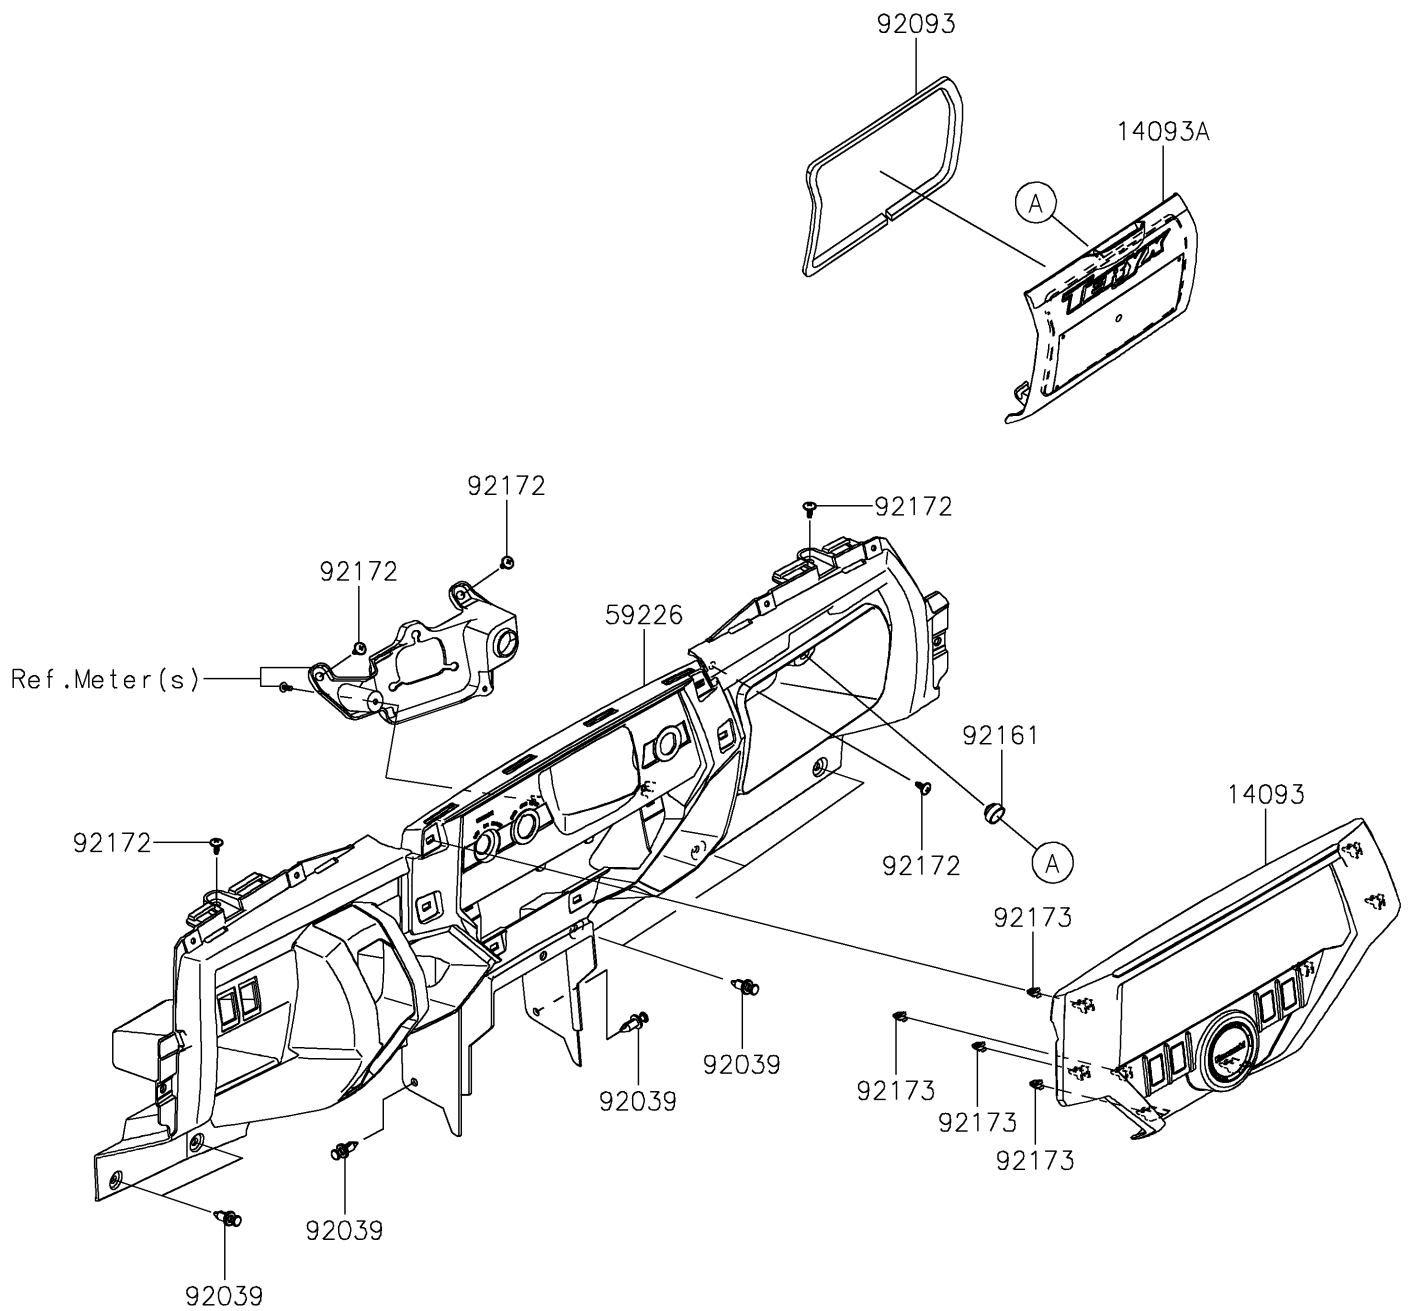

2019 Teryx4™ LE PARTS DIAGRAM

Front Box

F2135

2019 Teryx4™ LE PARTS LIST

Front Box

ITEM NAME	PART NUMBER	QUANTITY
COVER,CENTER PANEL (Ref # 14093)	14093-0203	1
COVER,GLOVE BOX (Ref # 14093A)	14093-0204	1
PANEL-CONTROL (Ref # 59226)	59226-0726	1
RIVET (Ref # 92039)	92039-0776	1
SEAL,6X10 (Ref # 92093)	92093-0658	1
DAMPER (Ref # 92161)	92161-0568	1
SCREW,6X16 (Ref # 92172)	92172-0826	1
CLAMP (Ref # 92173)	92173-1423	1