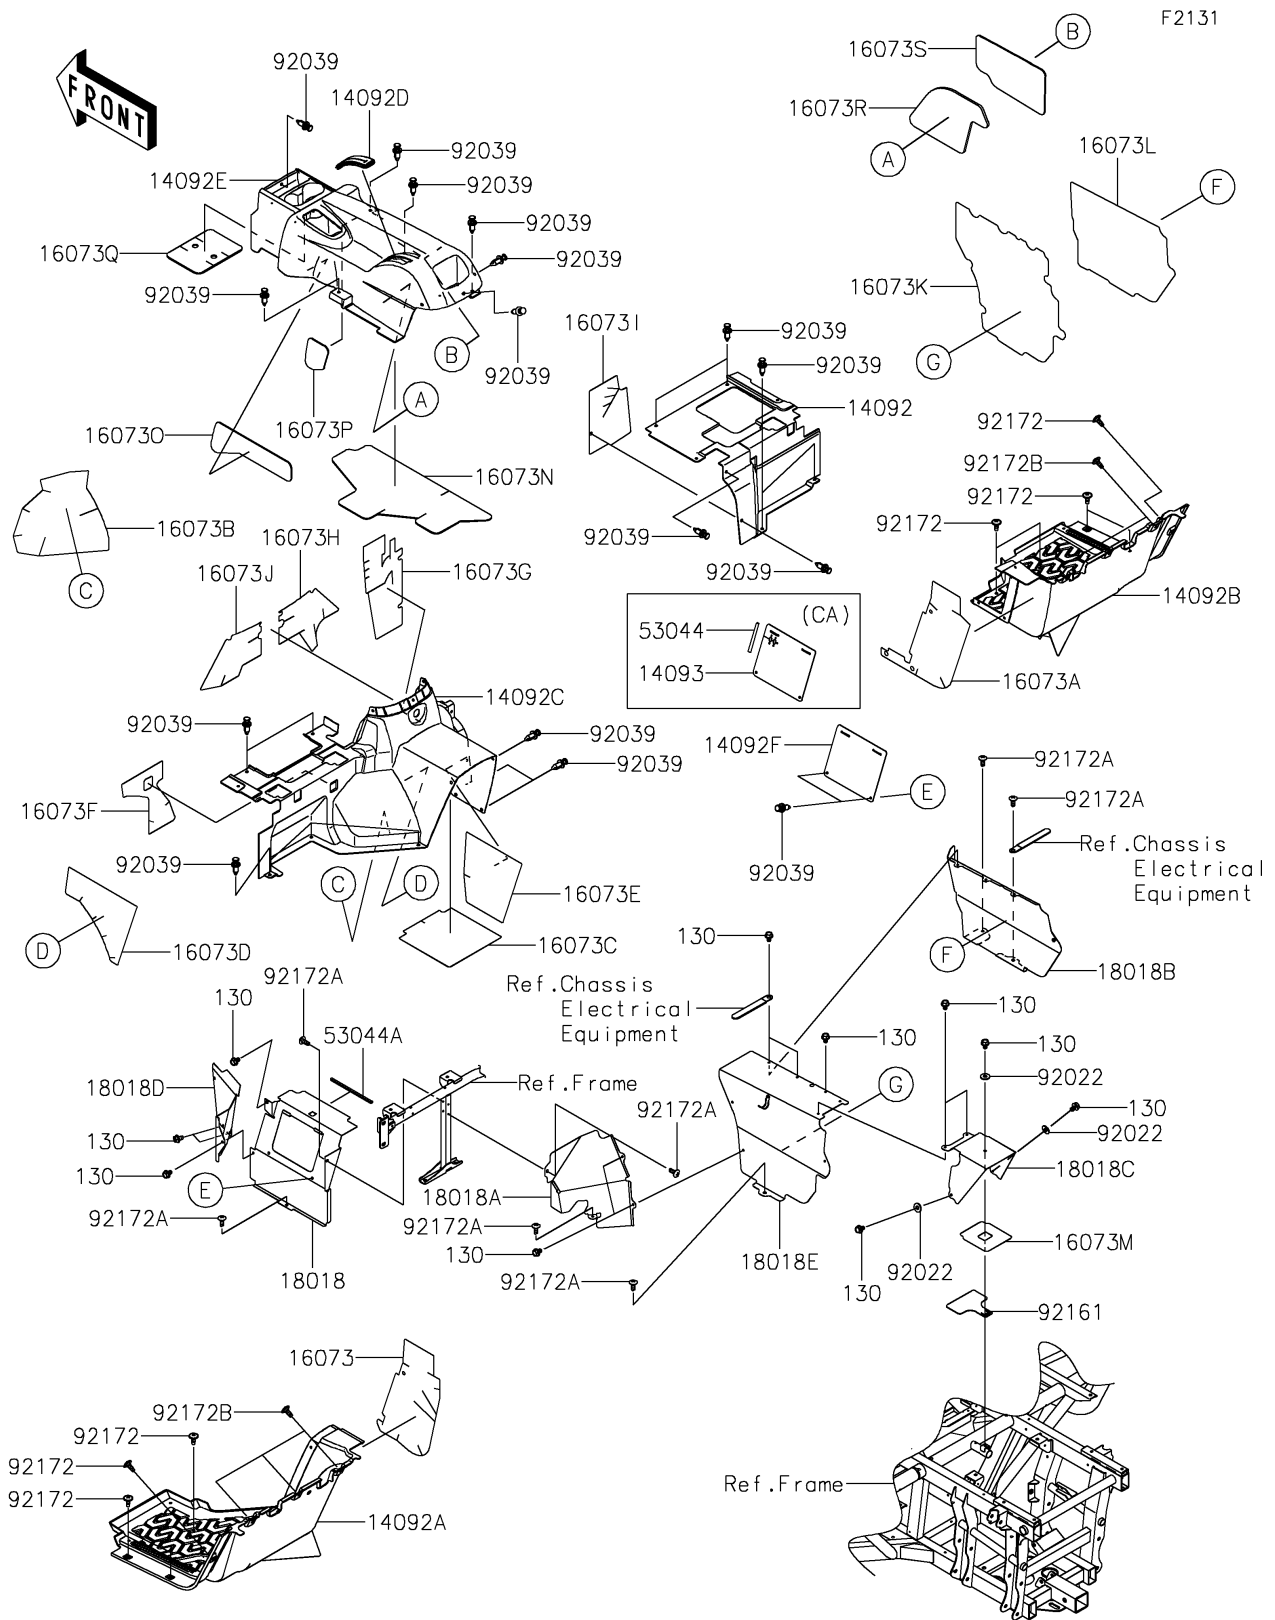

2019 Teryx4™ LE PARTS DIAGRAM

Frame Fittings(Rear)