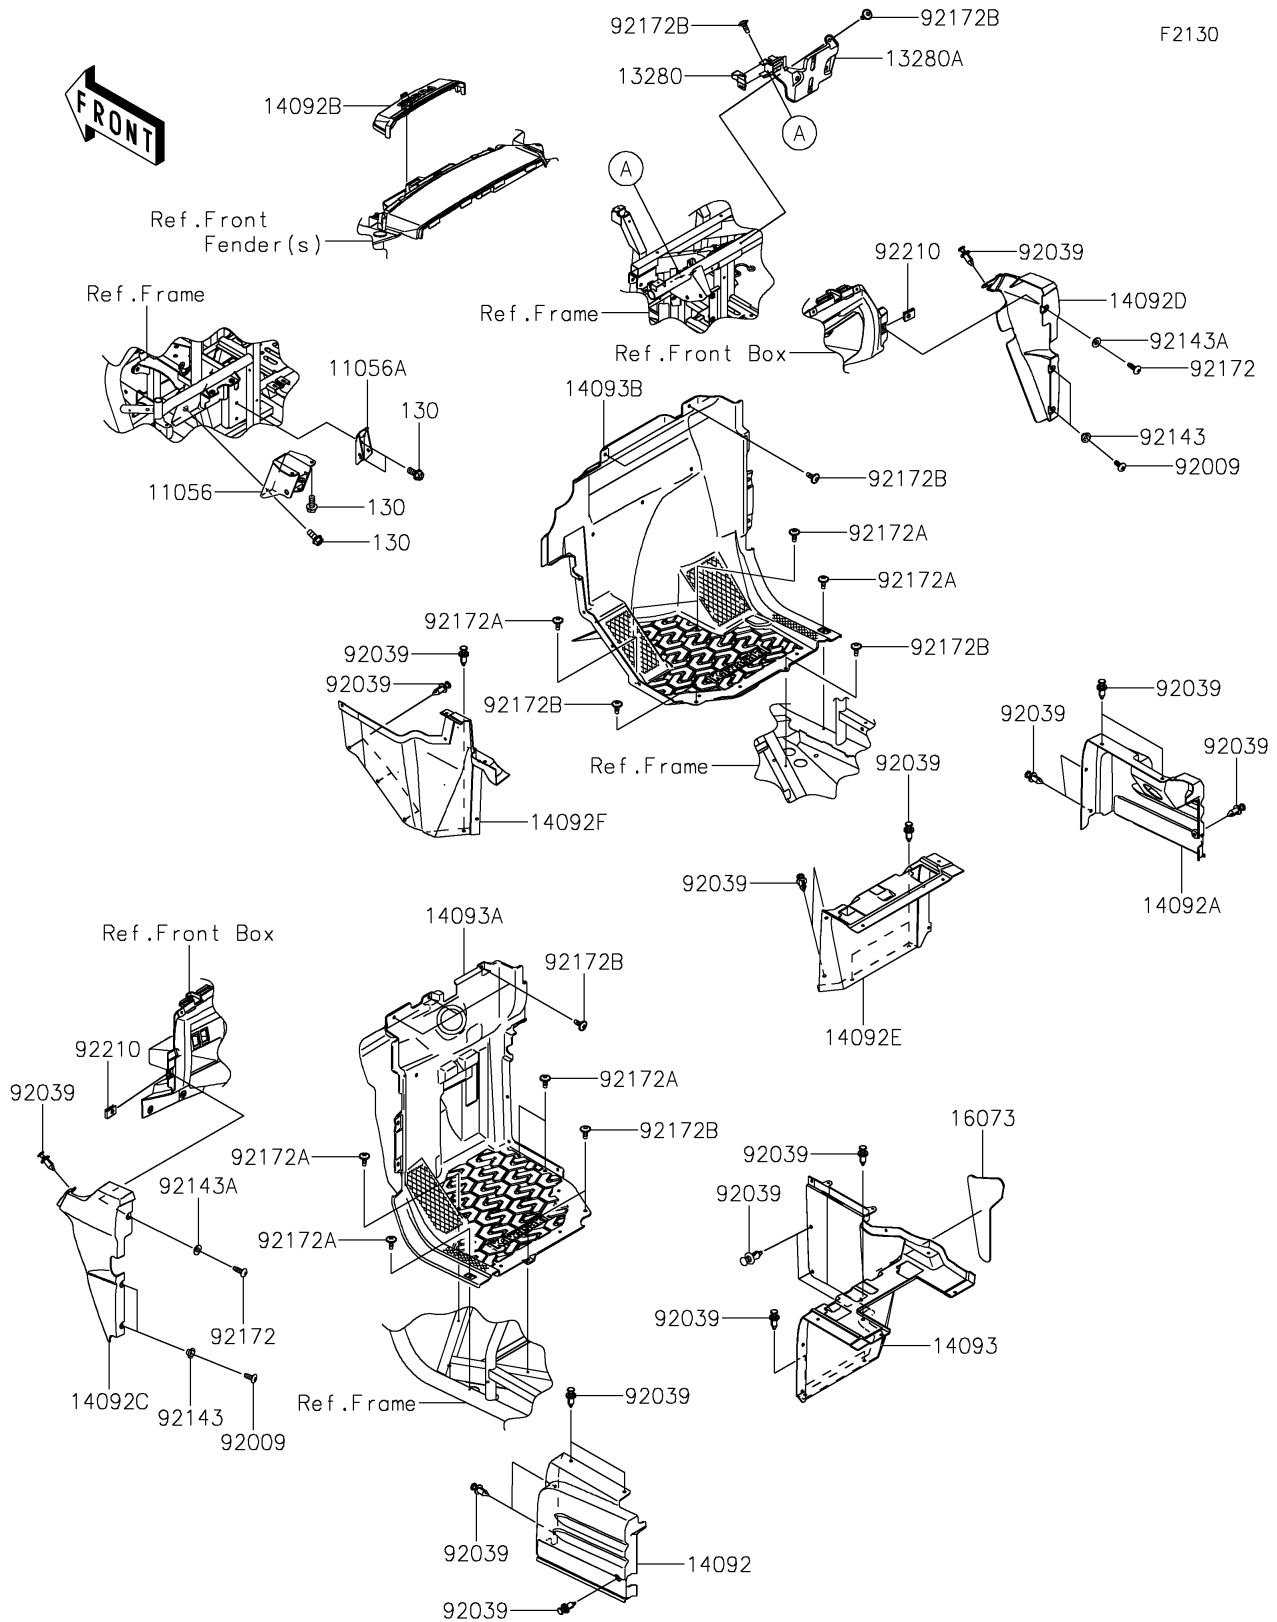

2019 Teryx4™ LE PARTS DIAGRAM

Frame Fittings(Front)

2019 Teryx4™ LE PARTS LIST

Frame Fittings(Front)

ITEM NAME	PART NUMBER	QUANTITY
BRACKET,BRAKE PEDAL (Ref # 11056)	11056-1431	1
BRACKET,THROTTLE PEDAL (Ref # 11056A)	11056-4408	1
BOLT-FLANGED,8X18 (Ref # 130)	130BA0818	1
HOLDER (Ref # 13280)	13280-0851	1
HOLDER,ECU (Ref # 13280A)	13280-0868	1
COVER,SEAT SIDE,LH (Ref # 14092)	14092-0720	1
COVER,SEAT SIDE,RH (Ref # 14092A)	14092-0721	1
COVER,FUSE BOX (Ref # 14092B)	14092-0724	1
COVER,SIDE GUARD,LH,S.BLACK (Ref # 14092C)	14092-0754-839	1
COVER,SIDE GUARD,RH,S.BLACK (Ref # 14092D)	14092-0755-839	1
COVER,FR SEAT,RH (Ref # 14092E)	14092-0757	1
COVER,FR SEAT,RH,CNT (Ref # 14092F)	14092-1083	1
COVER,FR SEAT,LH (Ref # 14093)	14093-0209	1
COVER,FR FLOOR,LH (Ref # 14093A)	14093-0550	1
COVER,FR FLOOR,RH (Ref # 14093B)	14093-0551	1
INSULATOR (Ref # 16073)	16073-0847	1
SCREW,TAPPING,6X16 (Ref # 92009)	92009-1166	1
RIVET (Ref # 92039)	92039-0776	1
COLLAR (Ref # 92143)	92143-1057	1
COLLAR (Ref # 92143A)	92143-1087	1
SCREW,TAPPING,6X20 (Ref # 92172)	92172-0488	1
SCREW,6X16 (Ref # 92172A)	92172-0711	1
SCREW,6X16 (Ref # 92172B)	92172-0826	1
NUT,LEAF SPRING,6MM (Ref # 92210)	92210-0624	1