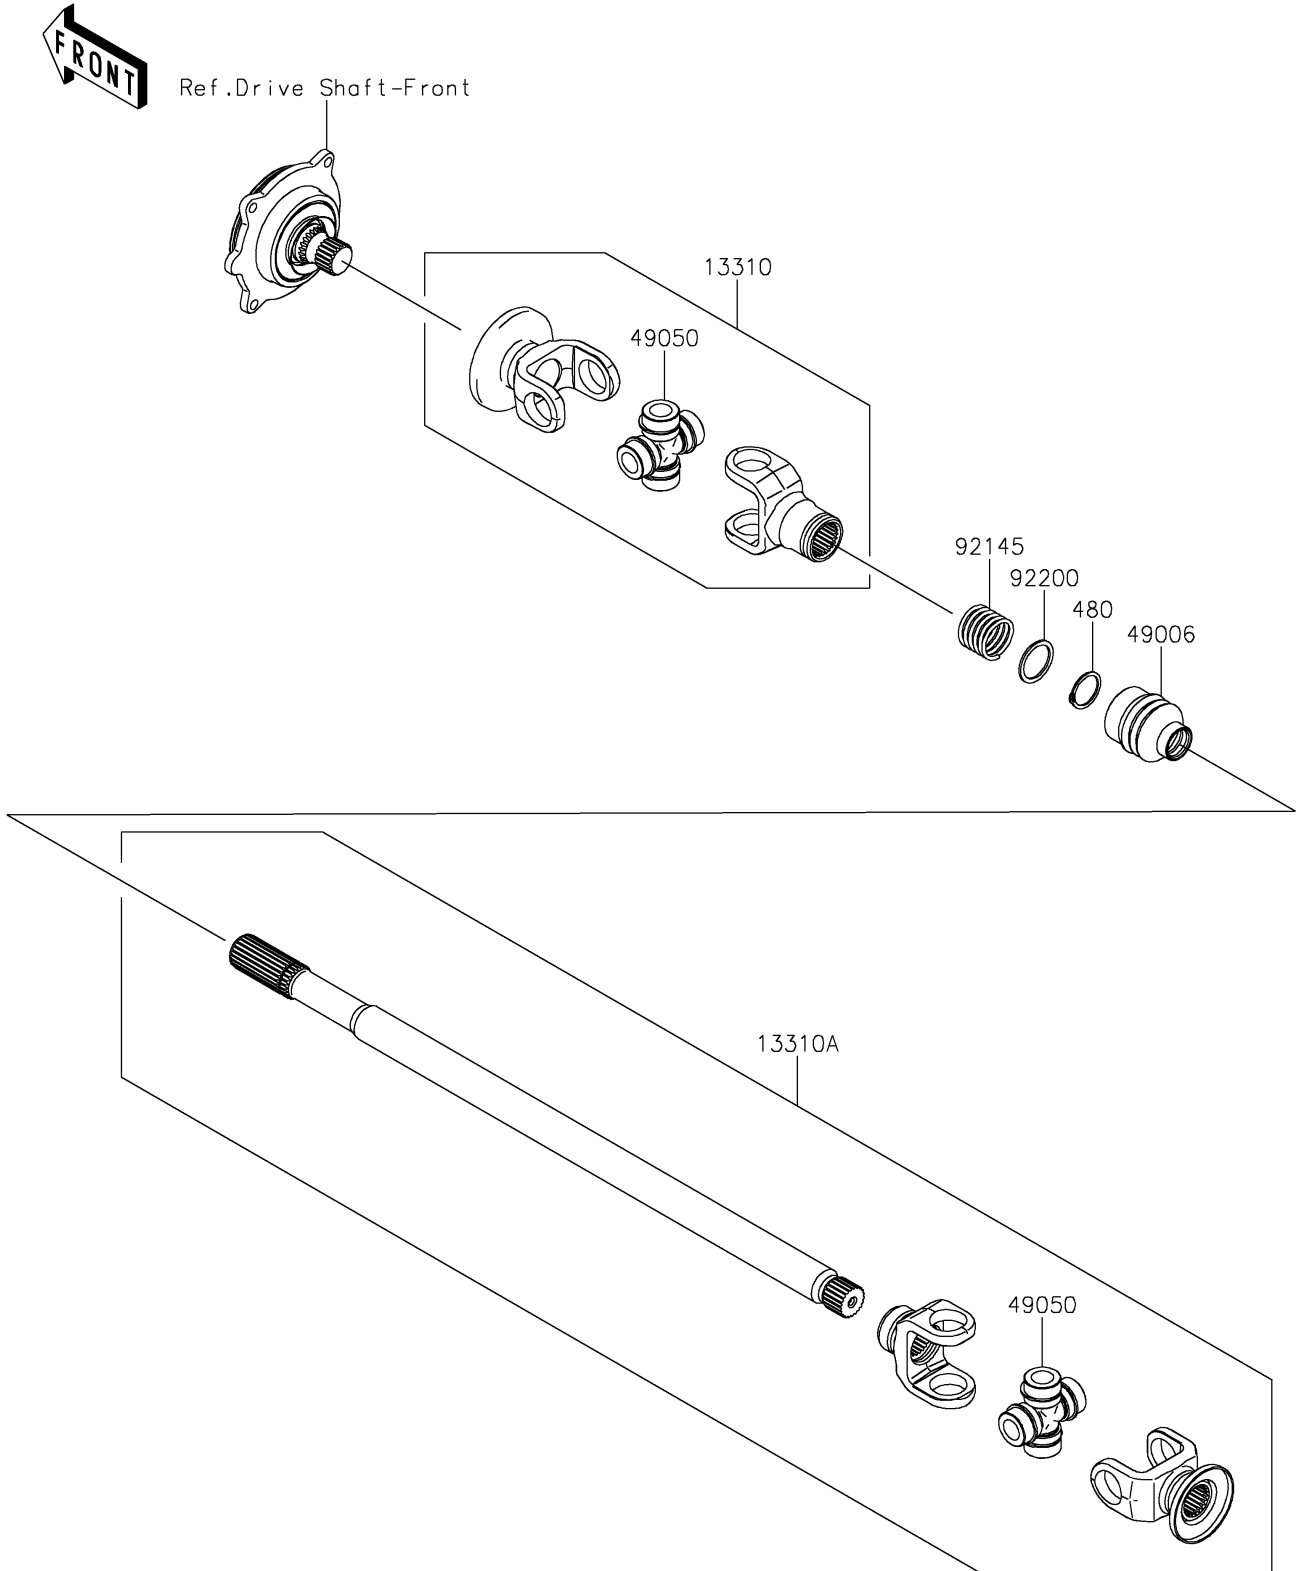

2019 Teryx4™ LE PARTS DIAGRAM

Drive Shaft-Propeller

E3135

2019 Teryx4™ LE PARTS LIST

Drive Shaft-Propeller

| ITEM NAME | PART NUMBER | QUANTITY |
|--|-------------|----------|
| SHAFT-ASSY,FRONT GEAR SIDE (Ref # 13310) | 13310-0031 | 1 |
| SHAFT-ASSY,FRONT ENG SIDE (Ref # 13310A) | 13310-0032 | 1 |
| CIRCLIP-TYPE-C,24MM (Ref # 480) | 480J2400 | 1 |
| BOOT,GEAR ASSY SIDE (Ref # 49006) | 49006-0108 | 1 |
| SPIDER (Ref # 49050) | 49050-0034 | 1 |
| SPRING (Ref # 92145) | 92145-0823 | 1 |
| WASHER,25X31X1.5 (Ref # 92200) | 92200-0600 | 1 |