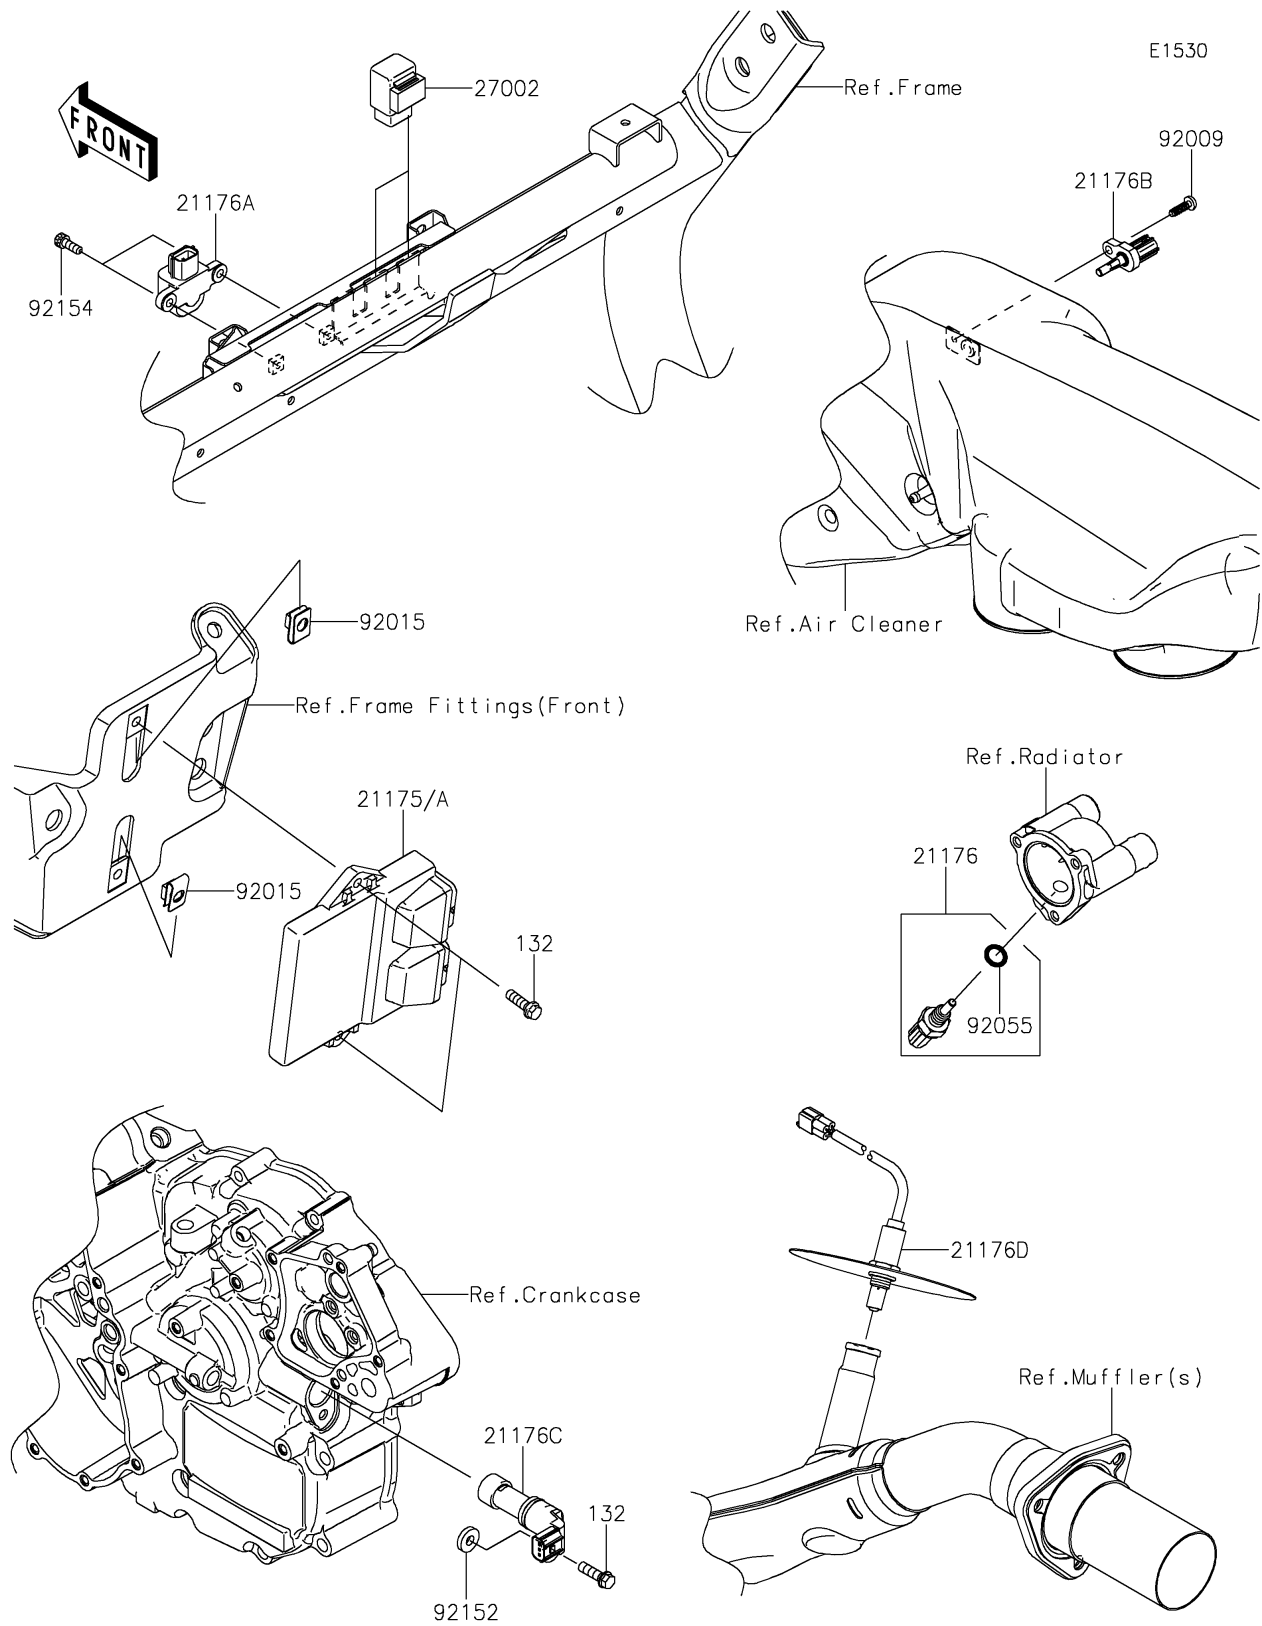

2019 Teryx4™ LE PARTS DIAGRAM

Fuel Injection

2019 Teryx4™ LE PARTS LIST

Fuel Injection

ITEM NAME	PART NUMBER	QUANTITY
BOLT-FLANGED-SMALL,6X20 (Ref # 132)	132BA0620	1
CONTROL UNIT-ELECTRONIC (Ref # 21175)	21175-1151	1
CONTROL UNIT-ELECTRONIC (Ref # 21175A)	21175-1258	1
SENSOR,WATER TEMP (Ref # 21176)	21176-0009	1
SENSOR,VEHICLE-DOWN (Ref # 21176A)	21176-0026	1
SENSOR,AIR TEMPERATURE (Ref # 21176B)	21176-0048	1
SENSOR,SPEED (Ref # 21176C)	21176-0712	1
SENSOR,OXYGEN (Ref # 21176D)	21176-0823	1
RELAY-ASSY (Ref # 27002)	27002-1062	1
SCREW,TAPPING,5X16 (Ref # 92009)	92009-1984	1
NUT,6MM (Ref # 92015)	92015-1602	1
RING-O,9.5X1.9 (Ref # 92055)	92055-0016	1
COLLAR,6.5X16X3.2 (Ref # 92152)	92152-1975	1
BOLT,SOCKET,5X14 (Ref # 92154)	92154-1841	1