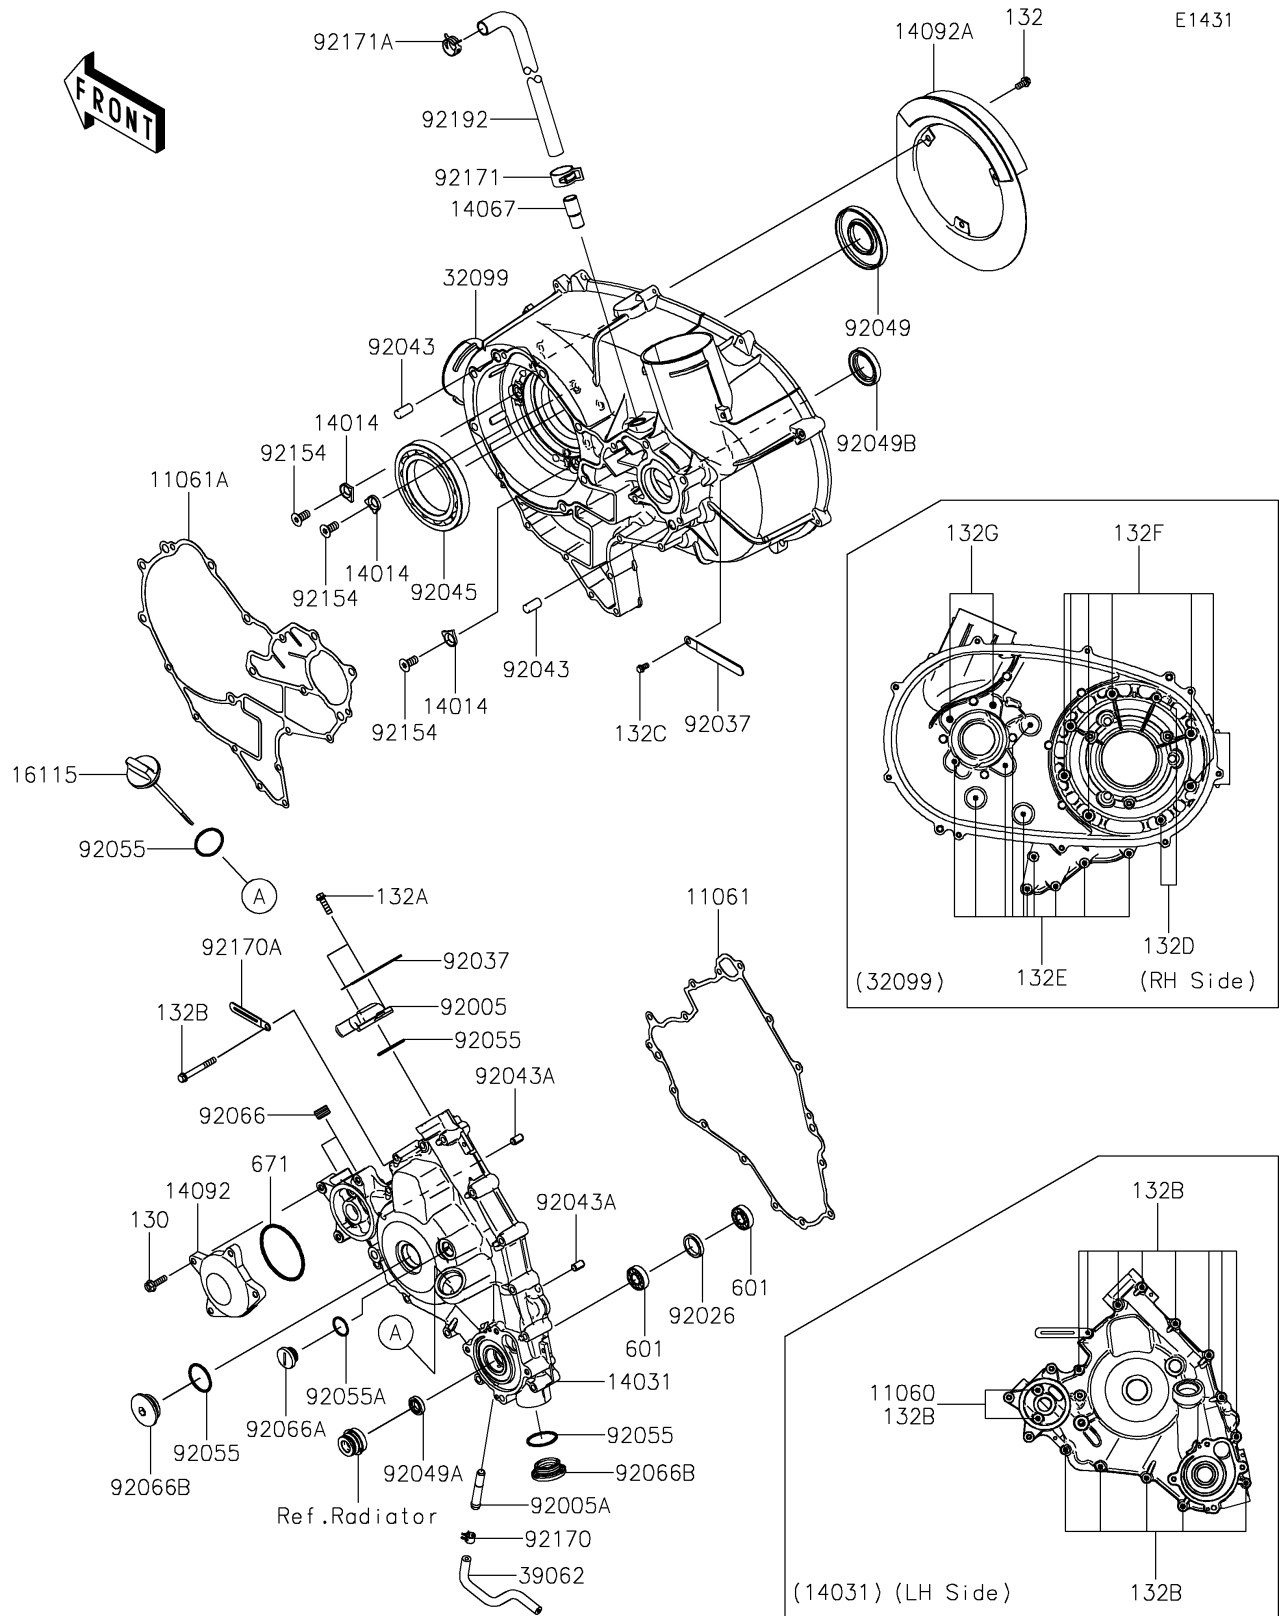

## 2019 Teryx4™ LE PARTS LIST

Engine Cover(s)

ITEM NAME	PART NUMBER	QUANTITY
GASKET,6.2X12X0.3 (Ref # 11060)	11060-1994	1
GASKET,GENERATOR COVER (Ref # 11061)	11061-0728	1
GASKET,CVT CASE (Ref # 11061A)	11061-0729	1
BOLT-FLANGED,6X22 (Ref # 130)	130CA0622	1
BOLT-FLANGED-SMALL,6X12 (Ref # 132)	132BA0612	1
BOLT-FLANGED-SMALL,6X20 (Ref # 132A)	132BA0620	1
BOLT-FLANGED-SMALL,6X50 (Ref # 132B)	132BA0650	1
BOLT-FLANGED-SMALL,6X12 (Ref # 132C)	132BD0612	1
BOLT-FLANGED-SMALL,6X30 (Ref # 132D)	132BD0630	1
BOLT-FLANGED-SMALL,6X45 (Ref # 132E)	132BD0645	1
BOLT-FLANGED-SMALL,8X35 (Ref # 132F)	132BD0835	1
PLATE-POSITION (Ref # 14014)	14014-0556	1
COVER-GENERATOR (Ref # 14031)	14031-0589	1
FITTING,BREATHER (Ref # 14067)	14067-006	1
COVER,OIL COOLER (Ref # 14092)	14092-0877	1
COVER (Ref # 14092A)	14092-1051	1
CAP-OIL FILLER (Ref # 16115)	16115-0705	1
CASE,CVT (Ref # 32099)	32099-0770	1
HOSE-COOLING,DRAIN (Ref # 39062)	39062-0598	1
FITTING (Ref # 92005)	92005-0712	1
FITTING (Ref # 92005A)	92005-1264	1
SPACER,22X28X5 (Ref # 92026)	92026-0711	1
CLAMP (Ref # 92037)	92037-1993	1
PIN,10X20 (Ref # 92043)	92043-0142	1
PIN,6.2X8X14 (Ref # 92043A)	92043-1263	1
BEARING-BALL,16014CS45 (Ref # 92045)	92045-0709	1
SEAL-OIL,35X77X9 (Ref # 92049)	92049-0713	1
SEAL-OIL,12X22X5 (Ref # 92049A)	92049-0783	1
SEAL-OIL,HTC 30X45X8 (Ref # 92049B)	92049-1575	1

## 2019 Teryx4™ LE PARTS LIST

Engine Cover(s)

ITEM NAME	PART NUMBER	QUANTITY
RING-O,31.2X2.4 (Ref # 92055)	92055-0724	1
RING-O,20X2 (Ref # 92055A)	92055-1146	1
PLUG,PT3/8X10 (Ref # 92066)	92066-0003	1
PLUG,COVER (Ref # 92066A)	92066-0011	1
PLUG (Ref # 92066B)	92066-0712	1
BOLT,FLAT,8X13.6 (Ref # 92154)	92154-0978	1
CLAMP (Ref # 92170)	92170-1493	1
CLAMP (Ref # 92170A)	92170-1514	1
CLAMP (Ref # 92171)	92171-0329	1
CLAMP (Ref # 92171A)	92171-1277	1
TUBE,BREATHER (Ref # 92192)	92192-0945	1
BOLT-FLANGED-SMALL,8X50 (Ref # 132G)	132BD0850	1
BEARING-BALL (Ref # 601)	601A6001	1
O RING,65MM (Ref # 671)	671B2565	1