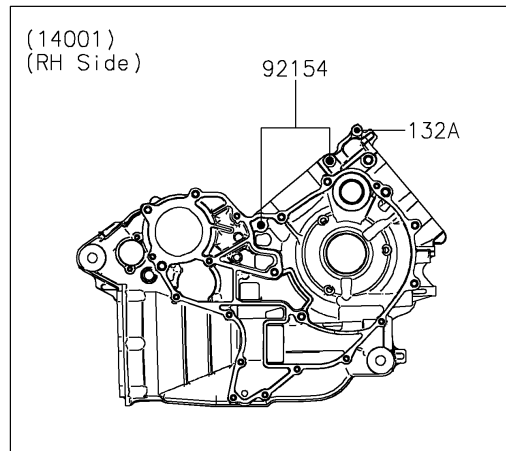

## 2019 Teryx4™ LE PARTS DIAGRAM

Crankcase

E1411

## 2019 Teryx4™ LE PARTS LIST

Crankcase

ITEM NAME	PART NUMBER	QUANTITY
GASKET,8.2X15 (Ref # 11061)	11061-0727	1
BOLT-FLANGED-SMALL,6X12 (Ref # 132)	132BA0612	1
BOLT-FLANGED-SMALL,6X40 (Ref # 132A)	132BD0640	1
BOLT-FLANGED-SMALL,6X55 (Ref # 132B)	132BD0655	1
BOLT-FLANGED-SMALL,8X75 (Ref # 132C)	132BD0875	1
SET-CRANKCASE (Ref # 14001)	14001-0655	1
PLATE-POSITION (Ref # 14014)	14014-0553	1
PLATE-POSITION (Ref # 14014A)	14014-0554	1
PLATE-POSITION (Ref # 14014B)	14014-0555	1
PLATE-POSITION (Ref # 14014C)	14014-0557	1
CIRCLIP-TYPE-C,37MM (Ref # 481)	481J3700	1
O RING,22MM (Ref # 670)	670B2022	1
O RING,16MM (Ref # 670A)	670D2016	1
CLAMP (Ref # 92037)	92037-1993	1
PIN,10X14 (Ref # 92043)	92043-1506	1
BEARING-BALL,63/22LUA (Ref # 92045)	92045-0704	1
BEARING-BALL,6904 (Ref # 92045A)	92045-0705	1
BEARING-BALL,6308YA3-T2C3 (Ref # 92045B)	92045-0706	1
BEARING-BALL,TMB304LUA (Ref # 92045C)	92045-0743	1
BEARING-BALL,63/32C3 (Ref # 92045D)	92045-1364	1
BEARING-BALL,6303LUA (Ref # 92045E)	92045-1389	1
BEARING-NEEDLE (Ref # 92046)	92046-0022	1
BEARING-NEEDLE,HK1210FM (Ref # 92046A)	92046-0034	1
BEARING-NEEDLE,BA13178ZE01 (Ref # 92046B)	92046-0048	1
BEARING-NEEDLE,7E-HKS33X38X8 (Ref # 92046C)	92046-1221	1
SEAL-OIL,25X45X9.5 (Ref # 92049)	92049-0739	1
RING-O,33X2.6 (Ref # 92055)	92055-0723	1
RING-O,31.2X2.4 (Ref # 92055A)	92055-0724	1
GASKET,12X22X2 (Ref # 92065)	92065-097	1

## 2019 Teryx4™ LE PARTS LIST

Crankcase

ITEM NAME	PART NUMBER	QUANTITY
PLUG,PT1/8X7 (Ref # 92066)	92066-0863	1
PLUG,BREATHER (Ref # 92066A)	92066-1035	1
PLUG,OIL DRAIN,12X15 (Ref # 92066B)	92066-1174	1
BOLT,FLANGED,8X95 (Ref # 92154)	92154-0835	1
BOLT,TORX,6X11.7 (Ref # 92154A)	92154-1821	1