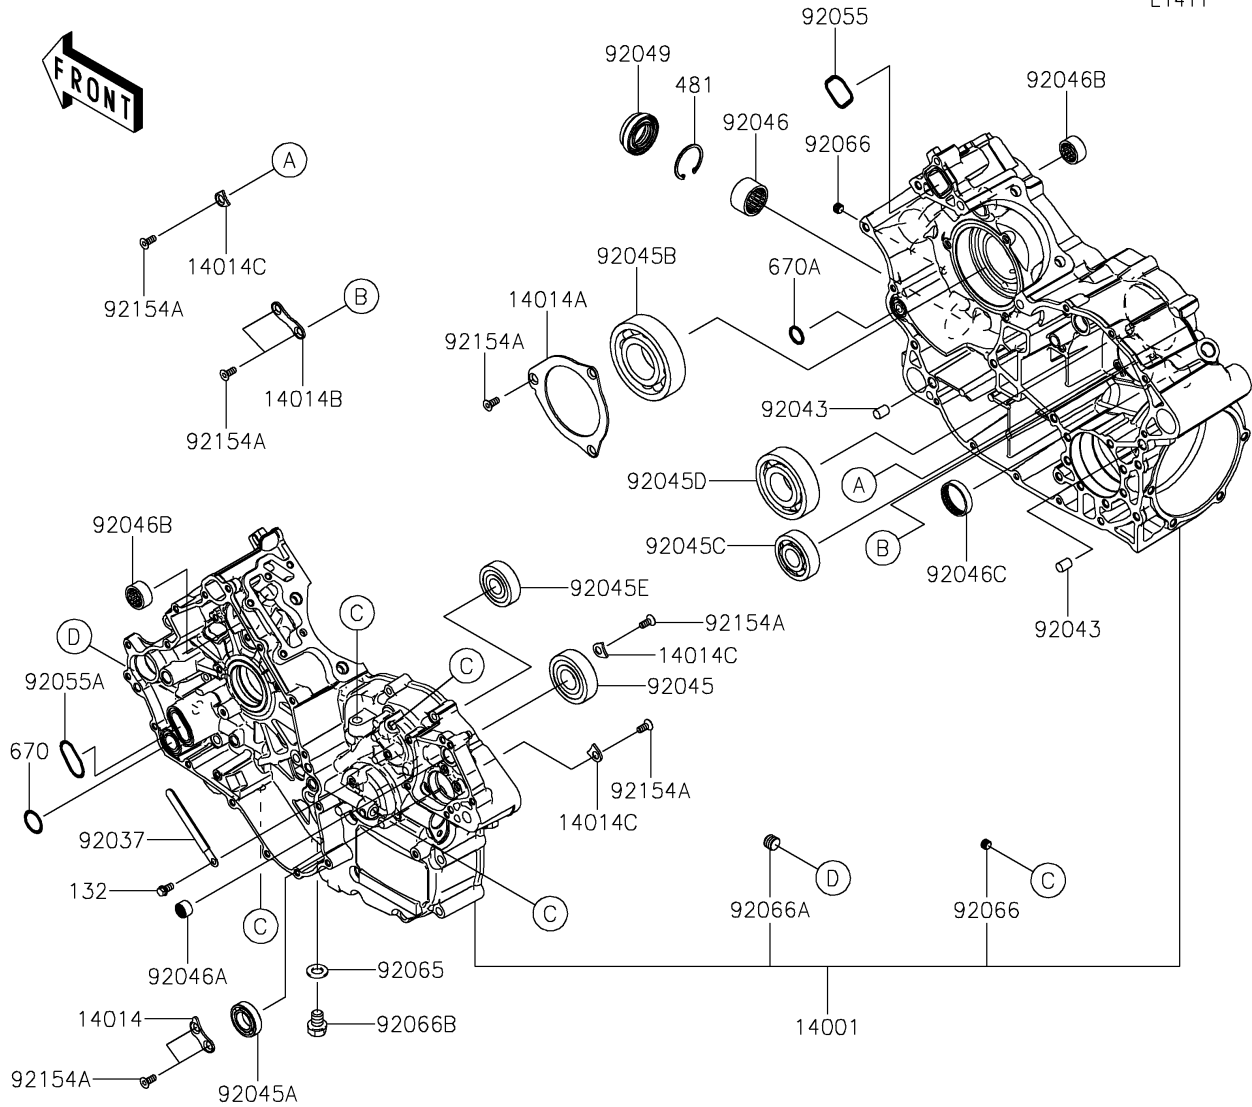

## 2019 Teryx4™ LE PARTS DIAGRAM

Crankcase

E1411

## 2019 Teryx4™ LE PARTS LIST

Crankcase

ITEM NAME	PART NUMBER	QUANTITY
GASKET,8.2X15 (Ref # 11061)	11061-0727	1
BOLT-FLANGED-SMALL,6X12 (Ref # 132)	132BA0612	1
BOLT-FLANGED-SMALL,6X40 (Ref # 132A)	132BD0640	1
BOLT-FLANGED-SMALL,6X55 (Ref # 132B)	132BD0655	1
BOLT-FLANGED-SMALL,8X75 (Ref # 132C)	132BD0875	1
SET-CRANKCASE (Ref # 14001)	14001-0655	1
PLATE-POSITION (Ref # 14014)	14014-0553	1
PLATE-POSITION (Ref # 14014A)	14014-0554	1
PLATE-POSITION (Ref # 14014B)	14014-0555	1
PLATE-POSITION (Ref # 14014C)	14014-0557	1
CIRCLIP-TYPE-C,37MM (Ref # 481)	481J3700	1
O RING,22MM (Ref # 670)	670B2022	1
O RING,16MM (Ref # 670A)	670D2016	1
CLAMP (Ref # 92037)	92037-1993	1
PIN,10X14 (Ref # 92043)	92043-1506	1
BEARING-BALL,63/22LUA (Ref # 92045)	92045-0704	1
BEARING-BALL,6904 (Ref # 92045A)	92045-0705	1
BEARING-BALL,6308YA3-T2C3 (Ref # 92045B)	92045-0706	1
BEARING-BALL,TMB304LUA (Ref # 92045C)	92045-0743	1
BEARING-BALL,63/32C3 (Ref # 92045D)	92045-1364	1
BEARING-BALL,6303LUA (Ref # 92045E)	92045-1389	1
BEARING-NEEDLE (Ref # 92046)	92046-0022	1
BEARING-NEEDLE,HK1210FM (Ref # 92046A)	92046-0034	1
BEARING-NEEDLE,BA13178ZE01 (Ref # 92046B)	92046-0048	1
BEARING-NEEDLE,7E-HKS33X38X8 (Ref # 92046C)	92046-1221	1
SEAL-OIL,25X45X9.5 (Ref # 92049)	92049-0739	1
RING-O,33X2.6 (Ref # 92055)	92055-0723	1
RING-O,31.2X2.4 (Ref # 92055A)	92055-0724	1
GASKET,12X22X2 (Ref # 92065)	92065-097	1

## 2019 Teryx4™ LE PARTS LIST

Crankcase

ITEM NAME	PART NUMBER	QUANTITY
PLUG,PT1/8X7 (Ref # 92066)	92066-0863	1
PLUG,BREATHER (Ref # 92066A)	92066-1035	1
PLUG,OIL DRAIN,12X15 (Ref # 92066B)	92066-1174	1
BOLT,FLANGED,8X95 (Ref # 92154)	92154-0835	1
BOLT,TORX,6X11.7 (Ref # 92154A)	92154-1821	1