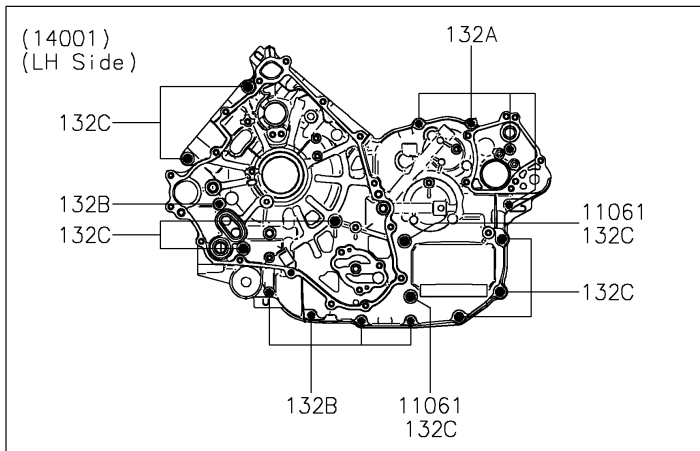

## 2019 Teryx4™ LE PARTS DIAGRAM

Crankcase

E1411

## 2019 Teryx4™ LE PARTS LIST

Crankcase

ITEM NAME	PART NUMBER	QUANTITY
GASKET,8.2X15 (Ref # 11061)	11061-0727	1
BOLT-FLANGED-SMALL,6X12 (Ref # 132)	132BA0612	1
BOLT-FLANGED-SMALL,6X40 (Ref # 132A)	132BD0640	1
BOLT-FLANGED-SMALL,6X55 (Ref # 132B)	132BD0655	1
BOLT-FLANGED-SMALL,8X75 (Ref # 132C)	132BD0875	1
SET-CRANKCASE (Ref # 14001)	14001-0655	1
PLATE-POSITION (Ref # 14014)	14014-0553	1
PLATE-POSITION (Ref # 14014A)	14014-0554	1
PLATE-POSITION (Ref # 14014B)	14014-0555	1
PLATE-POSITION (Ref # 14014C)	14014-0557	1
CIRCLIP-TYPE-C,37MM (Ref # 481)	481J3700	1
O RING,22MM (Ref # 670)	670B2022	1
O RING,16MM (Ref # 670A)	670D2016	1
CLAMP (Ref # 92037)	92037-1993	1
PIN,10X14 (Ref # 92043)	92043-1506	1
BEARING-BALL,63/22LUA (Ref # 92045)	92045-0704	1
BEARING-BALL,6904 (Ref # 92045A)	92045-0705	1
BEARING-BALL,6308YA3-T2C3 (Ref # 92045B)	92045-0706	1
BEARING-BALL,TMB304LUA (Ref # 92045C)	92045-0743	1
BEARING-BALL,63/32C3 (Ref # 92045D)	92045-1364	1
BEARING-BALL,6303LUA (Ref # 92045E)	92045-1389	1
BEARING-NEEDLE (Ref # 92046)	92046-0022	1
BEARING-NEEDLE,HK1210FM (Ref # 92046A)	92046-0034	1
BEARING-NEEDLE,BA13178ZE01 (Ref # 92046B)	92046-0048	1
BEARING-NEEDLE,7E-HKS33X38X8 (Ref # 92046C)	92046-1221	1
SEAL-OIL,25X45X9.5 (Ref # 92049)	92049-0739	1
RING-O,33X2.6 (Ref # 92055)	92055-0723	1
RING-O,31.2X2.4 (Ref # 92055A)	92055-0724	1
GASKET,12X22X2 (Ref # 92065)	92065-097	1

## 2019 Teryx4™ LE PARTS LIST

Crankcase

ITEM NAME	PART NUMBER	QUANTITY
PLUG,PT1/8X7 (Ref # 92066)	92066-0863	1
PLUG,BREATHER (Ref # 92066A)	92066-1035	1
PLUG,OIL DRAIN,12X15 (Ref # 92066B)	92066-1174	1
BOLT,FLANGED,8X95 (Ref # 92154)	92154-0835	1
BOLT,TORX,6X11.7 (Ref # 92154A)	92154-1821	1