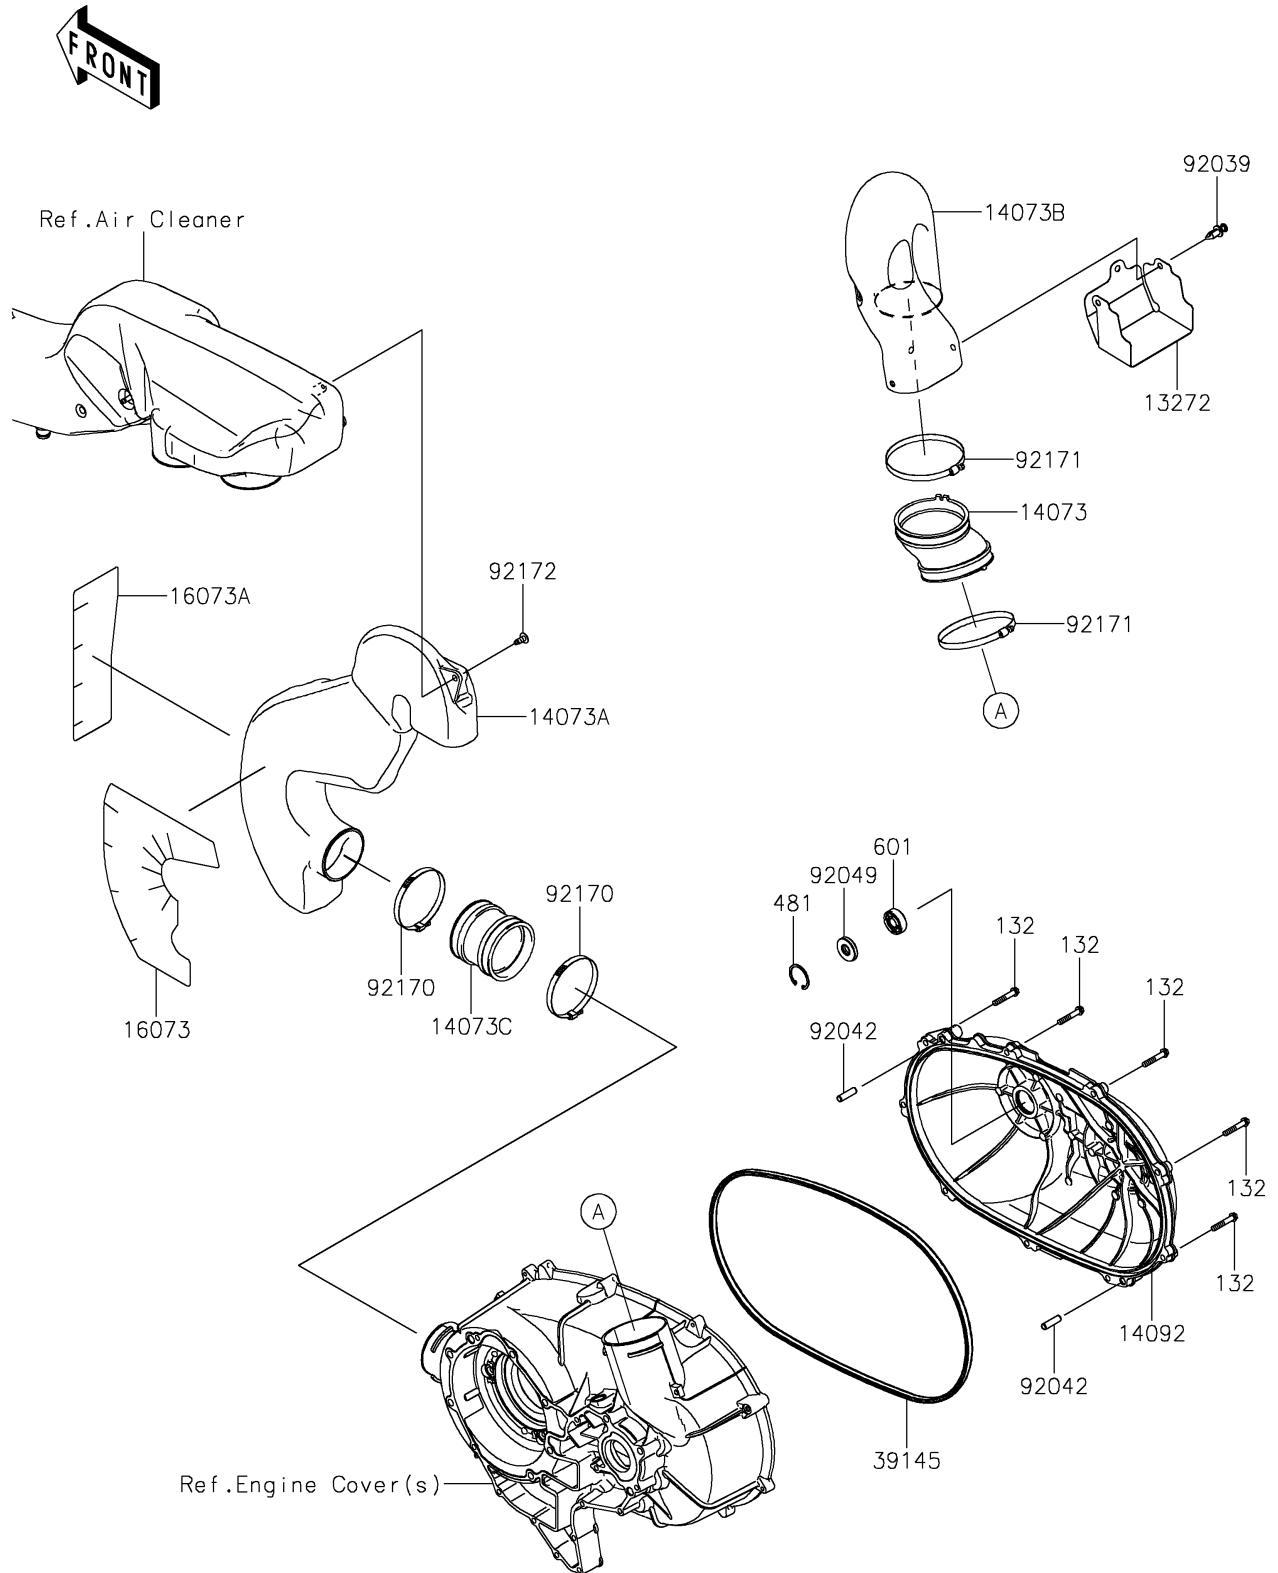

2019 Teryx4™ LE PARTS DIAGRAM

Converter Cover

E1393

2019 Teryx4™ LE PARTS LIST

Converter Cover

ITEM NAME	PART NUMBER	QUANTITY
BOLT-FLANGED-SMALL,6X35 (Ref # 132)	132BA0635	1
PLATE (Ref # 13272)	13272-2060	1
DUCT,JOINT (Ref # 14073)	14073-0307	1
DUCT,INTAKE (Ref # 14073A)	14073-0760	1
DUCT,EXHAUST (Ref # 14073B)	14073-0839	1
DUCT,JOINT (Ref # 14073C)	14073-1805	1
COVER,CVT (Ref # 14092)	14092-0266	1
INSULATOR (Ref # 16073)	16073-0843	1
INSULATOR (Ref # 16073A)	16073-0844	1
TRIM-SEAL,CVT COVER (Ref # 39145)	39145-0043	1
CIRCLIP-TYPE-C,32MM (Ref # 481)	481J3200	1
BEARING-BALL (Ref # 601)	601A6201	1
RIVET (Ref # 92039)	92039-0776	1
PIN,DOWEL,8X28 (Ref # 92042)	92042-050	1
SEAL-OIL,12X32X5.8 (Ref # 92049)	92049-0167	1
CLAMP (Ref # 92170)	92170-1763	1
CLAMP (Ref # 92171)	92171-1383	1
SCREW (Ref # 92172)	92172-0297	1