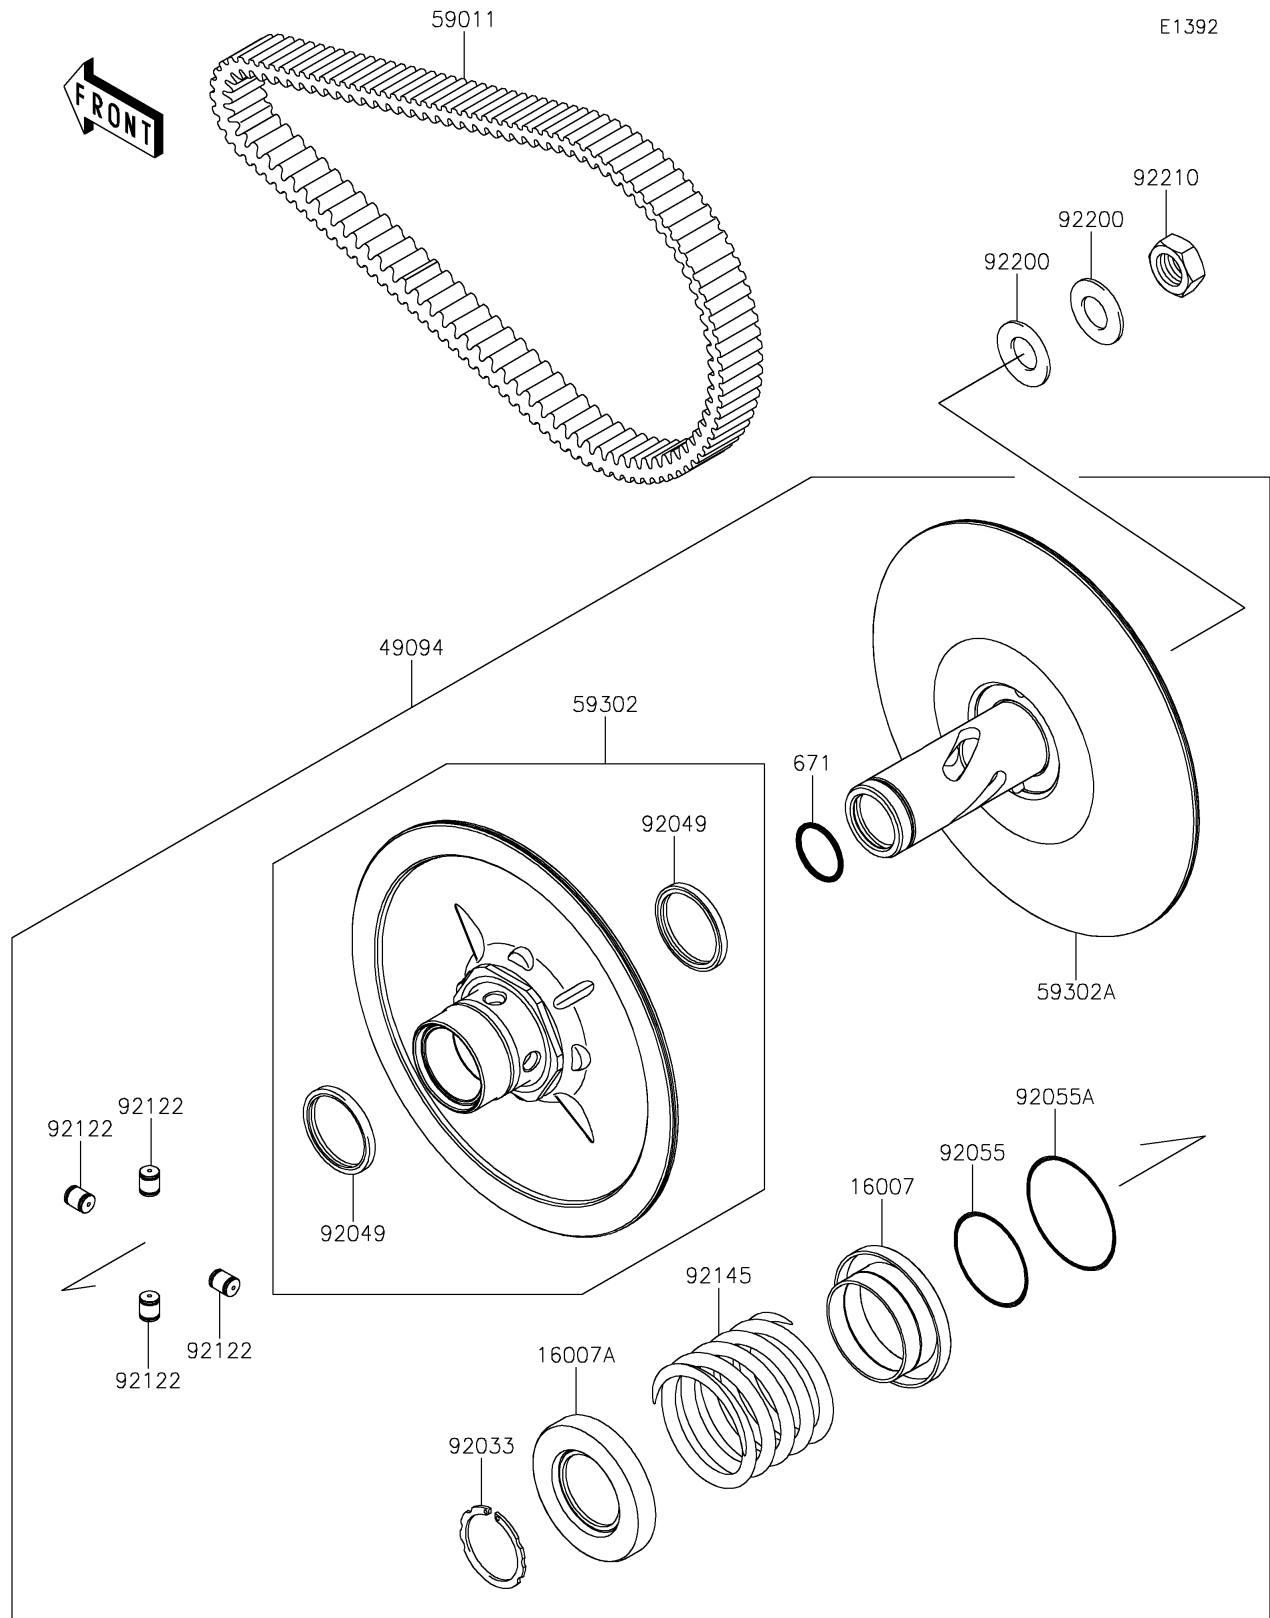

2019 Teryx4™ LE PARTS DIAGRAM

Driven Converter/Drive Belt

2019 Teryx4™ LE PARTS LIST

Driven Converter/Drive Belt

| ITEM NAME | PART NUMBER | QUANTITY |
|-------------------------------------|-------------|----------|
| SEAT-SPRING,MOVABLE (Ref # 16007) | 16007-0049 | 1 |
| SEAT-SPRING,FIXED (Ref # 16007A) | 16007-0050 | 1 |
| CONVERTER-ASSY-DRIVEN (Ref # 49094) | 49094-0093 | 1 |
| BELT,CVT (Ref # 59011) | 59011-0043 | 1 |
| SHEAVE-COMP,MOVABLE (Ref # 59302) | 59302-0089 | 1 |
| SHEAVE-COMP,FIXED (Ref # 59302A) | 59302-0090 | 1 |
| O RING (Ref # 671) | 671D2530 | 1 |
| RING-SNAP (Ref # 92033) | 92033-1317 | 1 |
| SEAL-OIL (Ref # 92049) | 92049-1528 | 1 |
| RING-O,46.4X3.1 (Ref # 92055) | 92055-0752 | 1 |
| RING-O,59.5X2.4 (Ref # 92055A) | 92055-0753 | 1 |
| ROLLER (Ref # 92122) | 92122-0043 | 1 |
| SPRING (Ref # 92145) | 92145-0959 | 1 |
| WASHER (Ref # 92200) | 92200-1505 | 1 |
| NUT,18MM (Ref # 92210) | 92210-0821 | 1 |