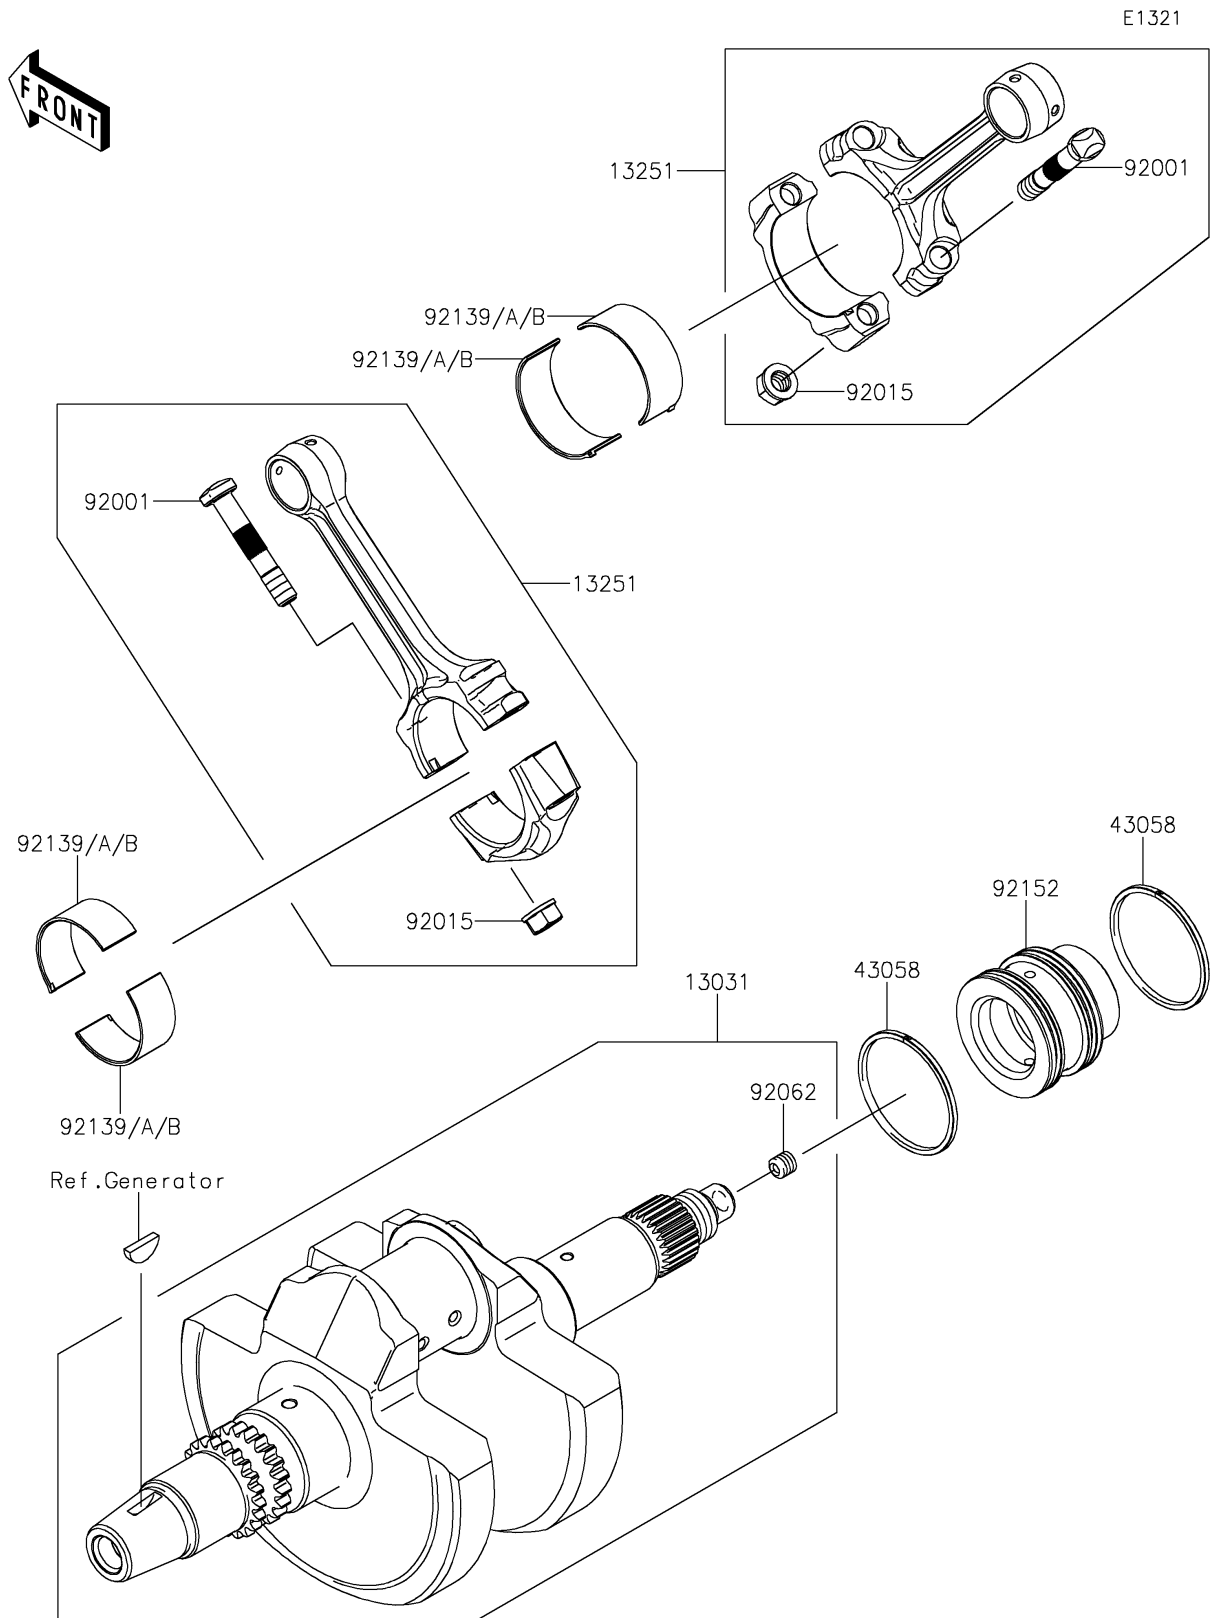

## 2019 Teryx4™ LE PARTS DIAGRAM

Crankshaft

## 2019 Teryx4™ LE PARTS LIST

Crankshaft

ITEM NAME	PART NUMBER	QUANTITY
CRANKSHAFT-COMP (Ref # 13031)	13031-0762	1
ROD-ASSY-CONNECTING (Ref # 13251)	13251-0709	1
RING (Ref # 43058)	43058-0702	1
BOLT,CONNECTING ROD (Ref # 92001)	92001-1980	1
NUT,FLANGED,8MM (Ref # 92015)	92015-1311	1
NOZZLE,8X8,SILVER (Ref # 92062)	92062-1082	1
BUSHING,CONNECTING ROD,GREEN (Ref # 92139)	92139-0764	1
BUSHING,CONNECTING ROD,YELLOW (Ref # 92139A)	92139-0765	1
BUSHING,CONNECTING ROD,BROWN (Ref # 92139B)	92139-0766	1
COLLAR,CRANK-CLUTCH (Ref # 92152)	92152-0956	1