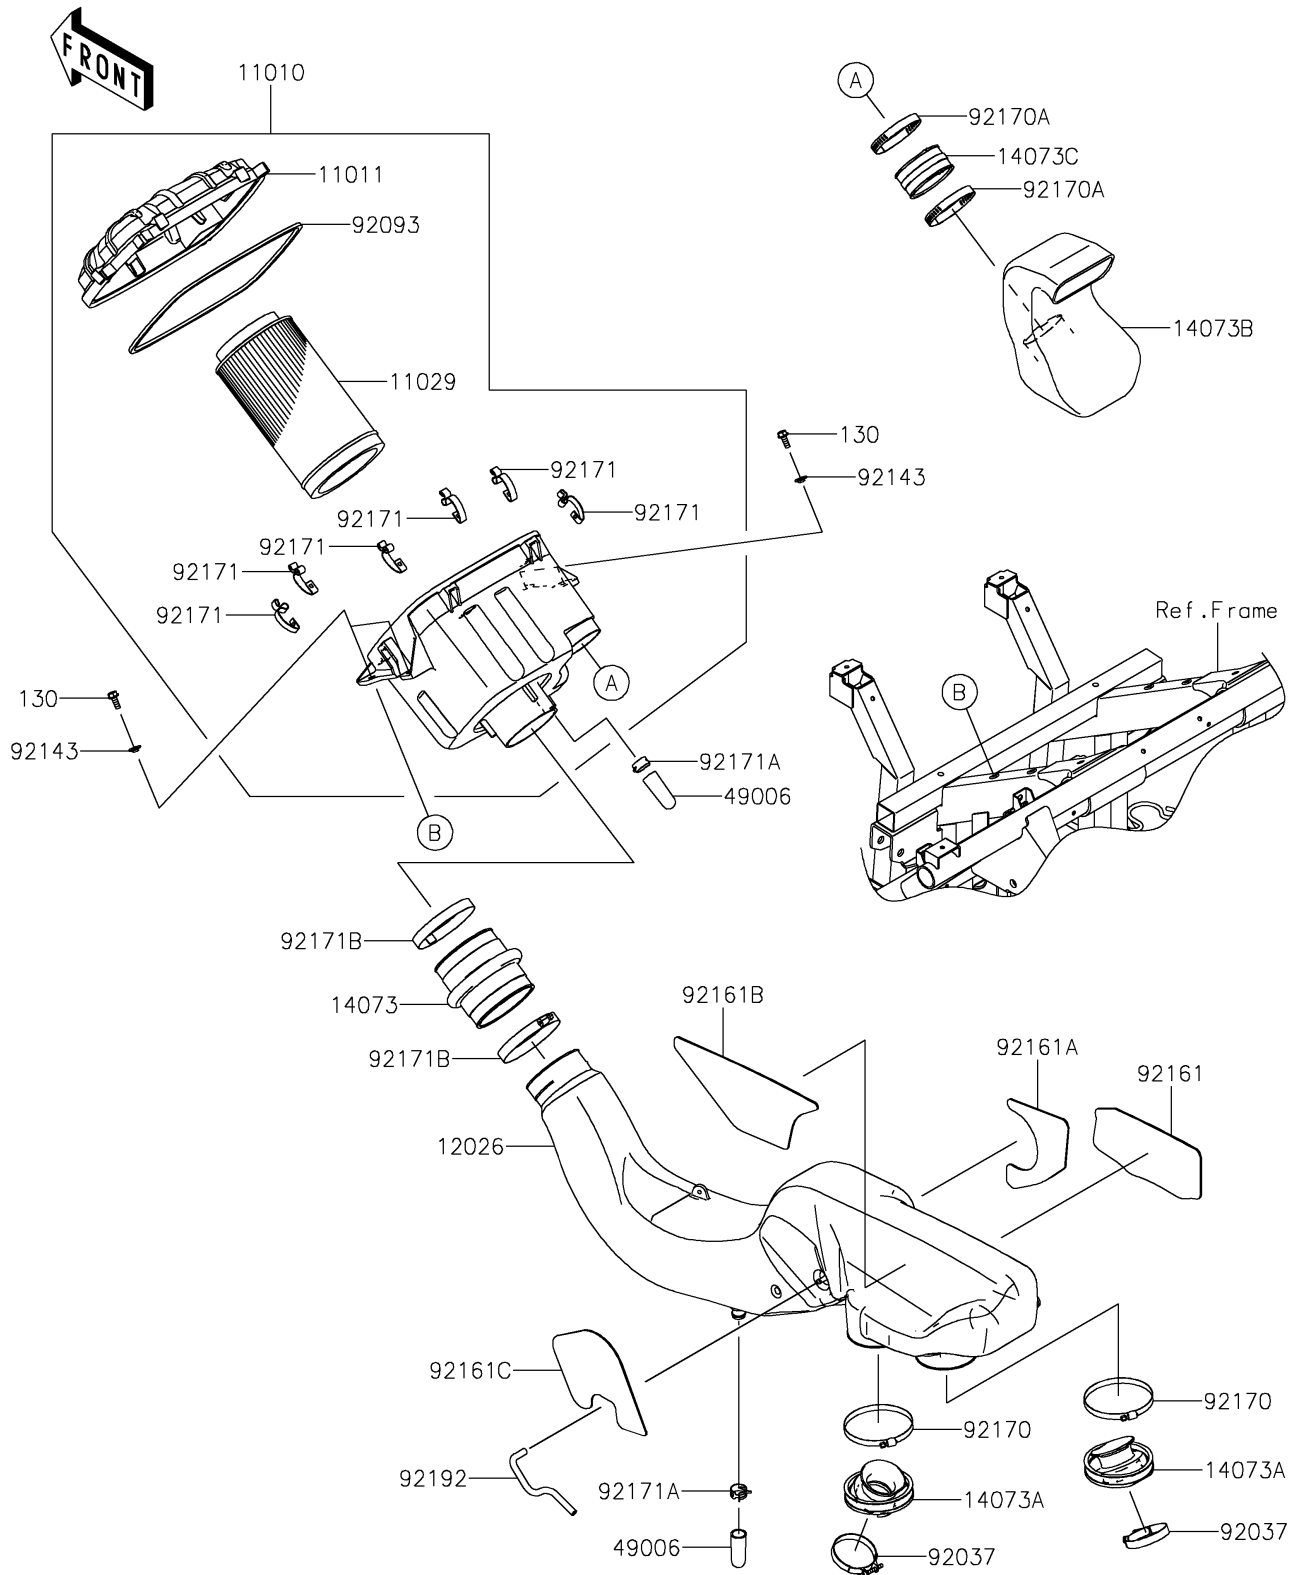

2019 Teryx4™ LE PARTS DIAGRAM

Air Cleaner

E1130

2019 Teryx4™ LE PARTS LIST

Air Cleaner

ITEM NAME	PART NUMBER	QUANTITY
FILTER-ASSY-AIR (Ref # 11010)	11010-0777	1
CASE-AIR FILTER (Ref # 11011)	11011-0784	1
ELEMENT-ASSY-AIR FILTER (Ref # 11029)	11029-0025	1
CHAMBER (Ref # 12026)	12026-0016	1
BOLT-FLANGED,6X16 (Ref # 130)	130AA0616	1
DUCT,JOINT,A/C SIDE (Ref # 14073)	14073-0757	1
DUCT,THROTTLE-CHAMBER (Ref # 14073A)	14073-0758	1
DUCT,INTAKE (Ref # 14073B)	14073-0767	1
DUCT,JOINT (Ref # 14073C)	14073-1775	1
BOOT (Ref # 49006)	49006-1351	1
CLAMP (Ref # 92037)	92037-1523	1
SEAL (Ref # 92093)	92093-0585	1
COLLAR (Ref # 92143)	92143-1087	1
DAMPER,CHAMBER,RH,RR (Ref # 92161)	92161-1518	1
DAMPER,CHAMBER,RH,FR (Ref # 92161A)	92161-1519	1
DAMPER,CHAMBER,LH,RR (Ref # 92161B)	92161-1520	1
DAMPER,CHAMBER,LH,FR (Ref # 92161C)	92161-1521	1
CLAMP (Ref # 92170)	92170-1676	1
CLAMP (Ref # 92170A)	92170-1764	1
CLAMP (Ref # 92171)	92171-0225	1
CLAMP (Ref # 92171A)	92171-1277	1
CLAMP (Ref # 92171B)	92171-3716	1
TUBE,4X8X143 (Ref # 92192)	92192-1230	1