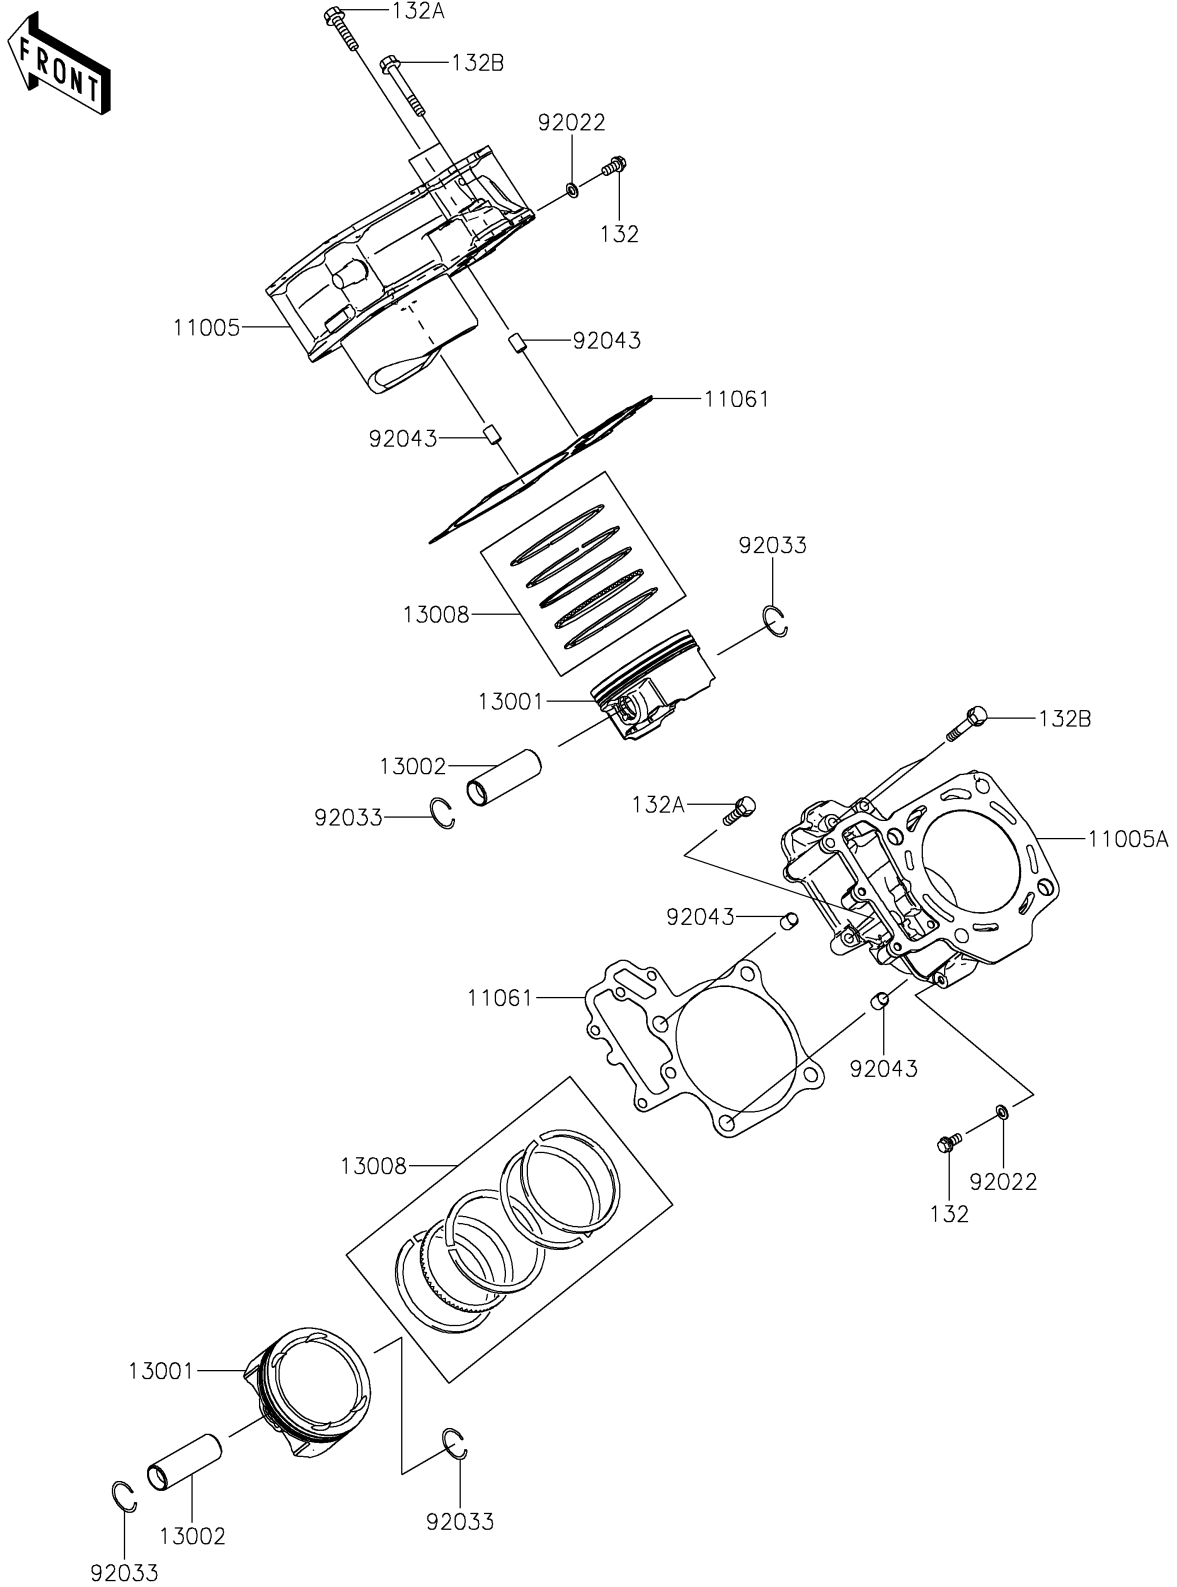

2019 Teryx4™ LE PARTS DIAGRAM

Cylinder/Piston(s)

E1120

2019 Teryx4™ LE PARTS LIST

Cylinder/Piston(s)

ITEM NAME	PART NUMBER	QUANTITY
CYLINDER-ENGINE,FR (Ref # 11005)	11005-0628	1
CYLINDER-ENGINE,RR (Ref # 11005A)	11005-0629	1
GASKET,CYLINDER BASE (Ref # 11061)	11061-0730	1
PISTON-ENGINE (Ref # 13001)	13001-0740	1
PIN-PISTON (Ref # 13002)	13002-0711	1
RING-SET-PISTON (Ref # 13008)	13008-0042	1
BOLT-FLANGED-SMALL,6X12 (Ref # 132)	132BA0612	1
BOLT-FLANGED-SMALL,6X30 (Ref # 132A)	132BA0630	1
BOLT-FLANGED-SMALL,6X40 (Ref # 132B)	132BA0640	1
WASHER,6.2X11X1 (Ref # 92022)	92022-304	1
RING-SNAP (Ref # 92033)	92033-1207	1
PIN,10.1X12X14 (Ref # 92043)	92043-4009	1