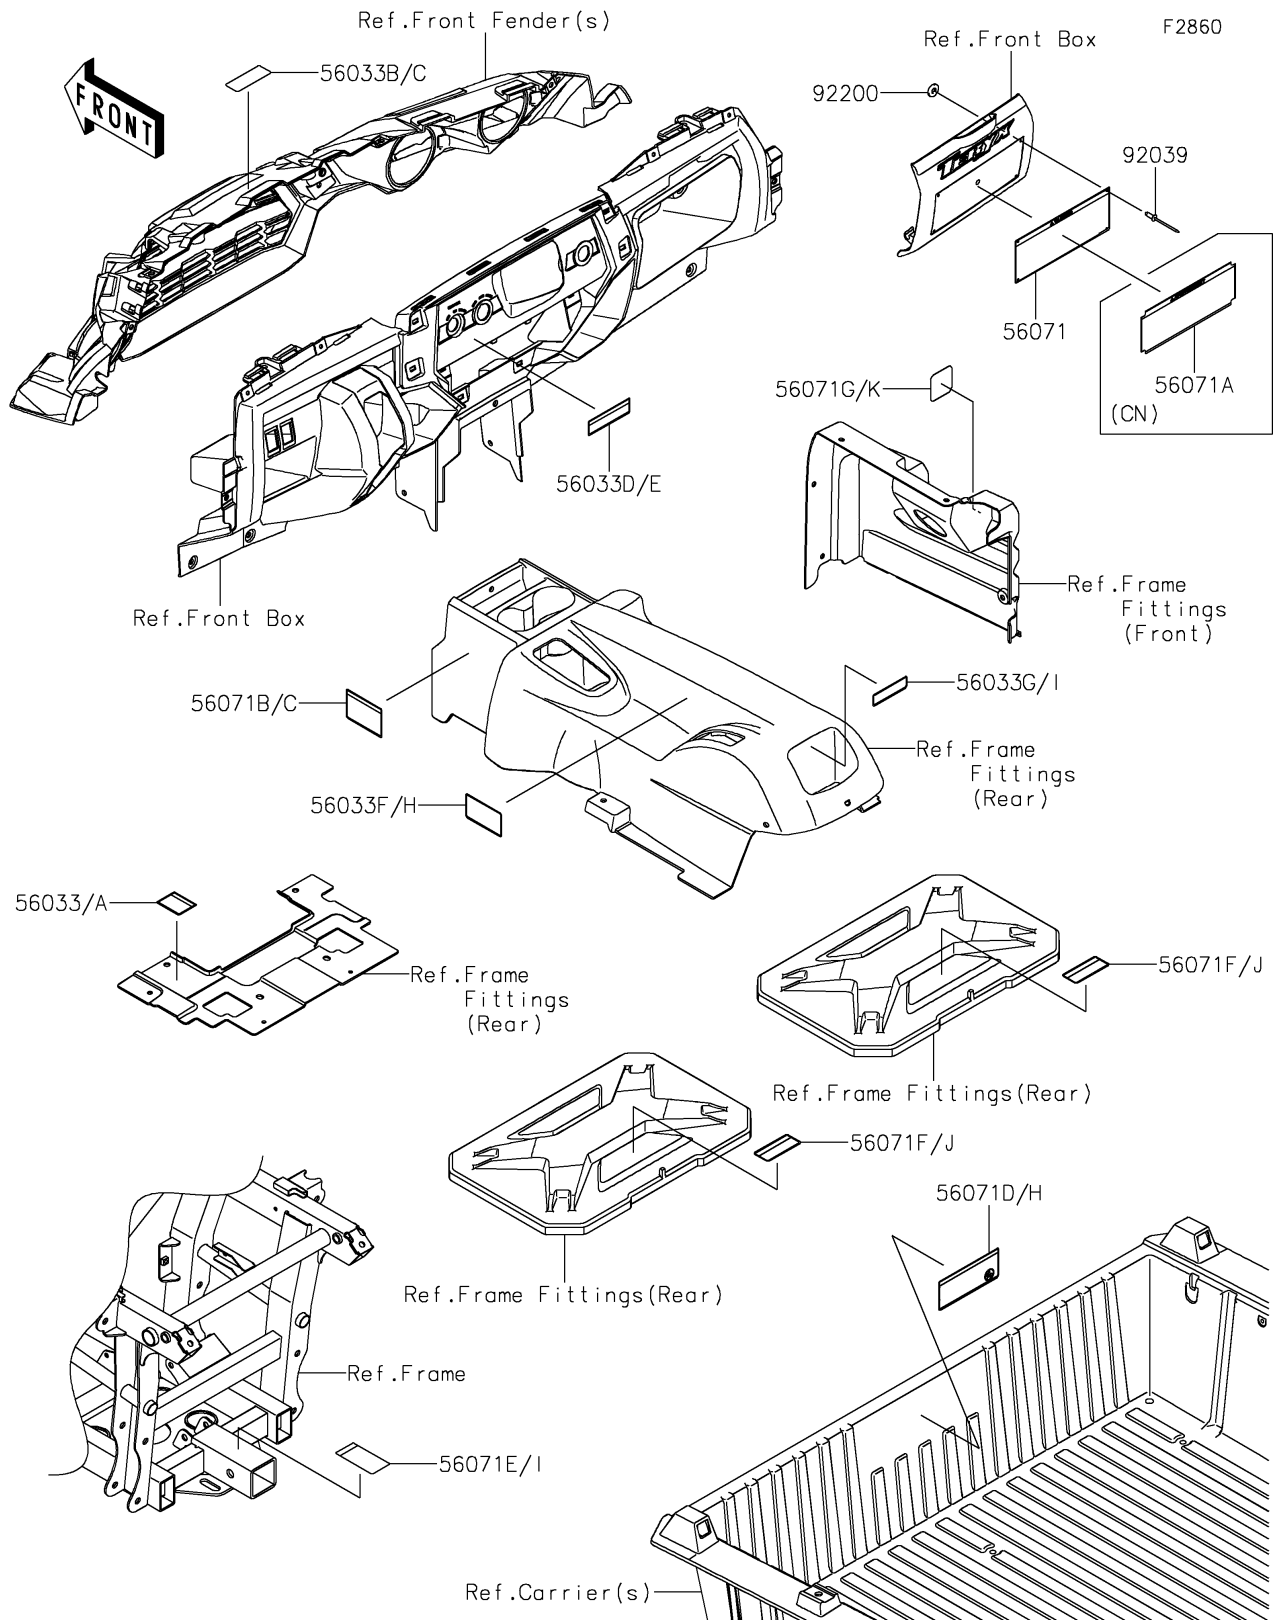

2019 Teryx® LE PARTS DIAGRAM

Labels

2019 Teryx® LE PARTS LIST

Labels

ITEM NAME	PART NUMBER	QUANTITY
LABEL-MANUAL,OIL MAINTENANCE (Ref # 56033)	56033-0372	1
LABEL-MANUAL,OIL MAINTENANCE (Ref # 56033A)	56033-0373	1
LABEL-MANUAL,AIR CLEANER (Ref # 56033B)	56033-0724	1
LABEL-MANUAL,AIR CLEANER (Ref # 56033C)	56033-0731	1
LABEL-MANUAL,SHIFT NOTICE (Ref # 56033D)	56033-0822	1
LABEL-MANUAL,SHIFT NOTICE (Ref # 56033E)	56033-0826	1
LABEL-MANUAL,DRIVE BELT (Ref # 56033F)	56033-0924	1
LABEL-MANUAL,STORAGE (Ref # 56033G)	56033-0925	1
LABEL-MANUAL,DRIVE BELT (Ref # 56033H)	56033-0929	1
LABEL-MANUAL,STORAGE (Ref # 56033I)	56033-0930	1
LABEL-WARNING (Ref # 56071)	56071-0502	1
LABEL-WARNING,GENERAL (Ref # 56071A)	56071-0503	1
LABEL-WARNING,TIRE (Ref # 56071B)	56071-0573	1
LABEL-WARNING,TIRE (Ref # 56071C)	56071-0574	1
LABEL-WARNING,CARGO (Ref # 56071D)	56071-0585	1
LABEL-WARNING,TRAILER HITCH (Ref # 56071E)	56071-0586	1
LABEL-WARNING,NO PASSENGERS (Ref # 56071F)	56071-0587	1
LABEL-WARNING,GASOLINE (Ref # 56071G)	56071-0588	1
LABEL-WARNING,CARGO (Ref # 56071H)	56071-0590	1
LABEL-WARNING,TRAILER HITCH (Ref # 56071I)	56071-0591	1
LABEL-WARNING,NO PASSENGERS (Ref # 56071J)	56071-0592	1
LABEL-WARNING,GASOLINE (Ref # 56071K)	56071-0593	1
RIVET,3.2X8 (Ref # 92039)	92039-3763	1
WASHER,3.5X8X1 (Ref # 92200)	92200-1251	1