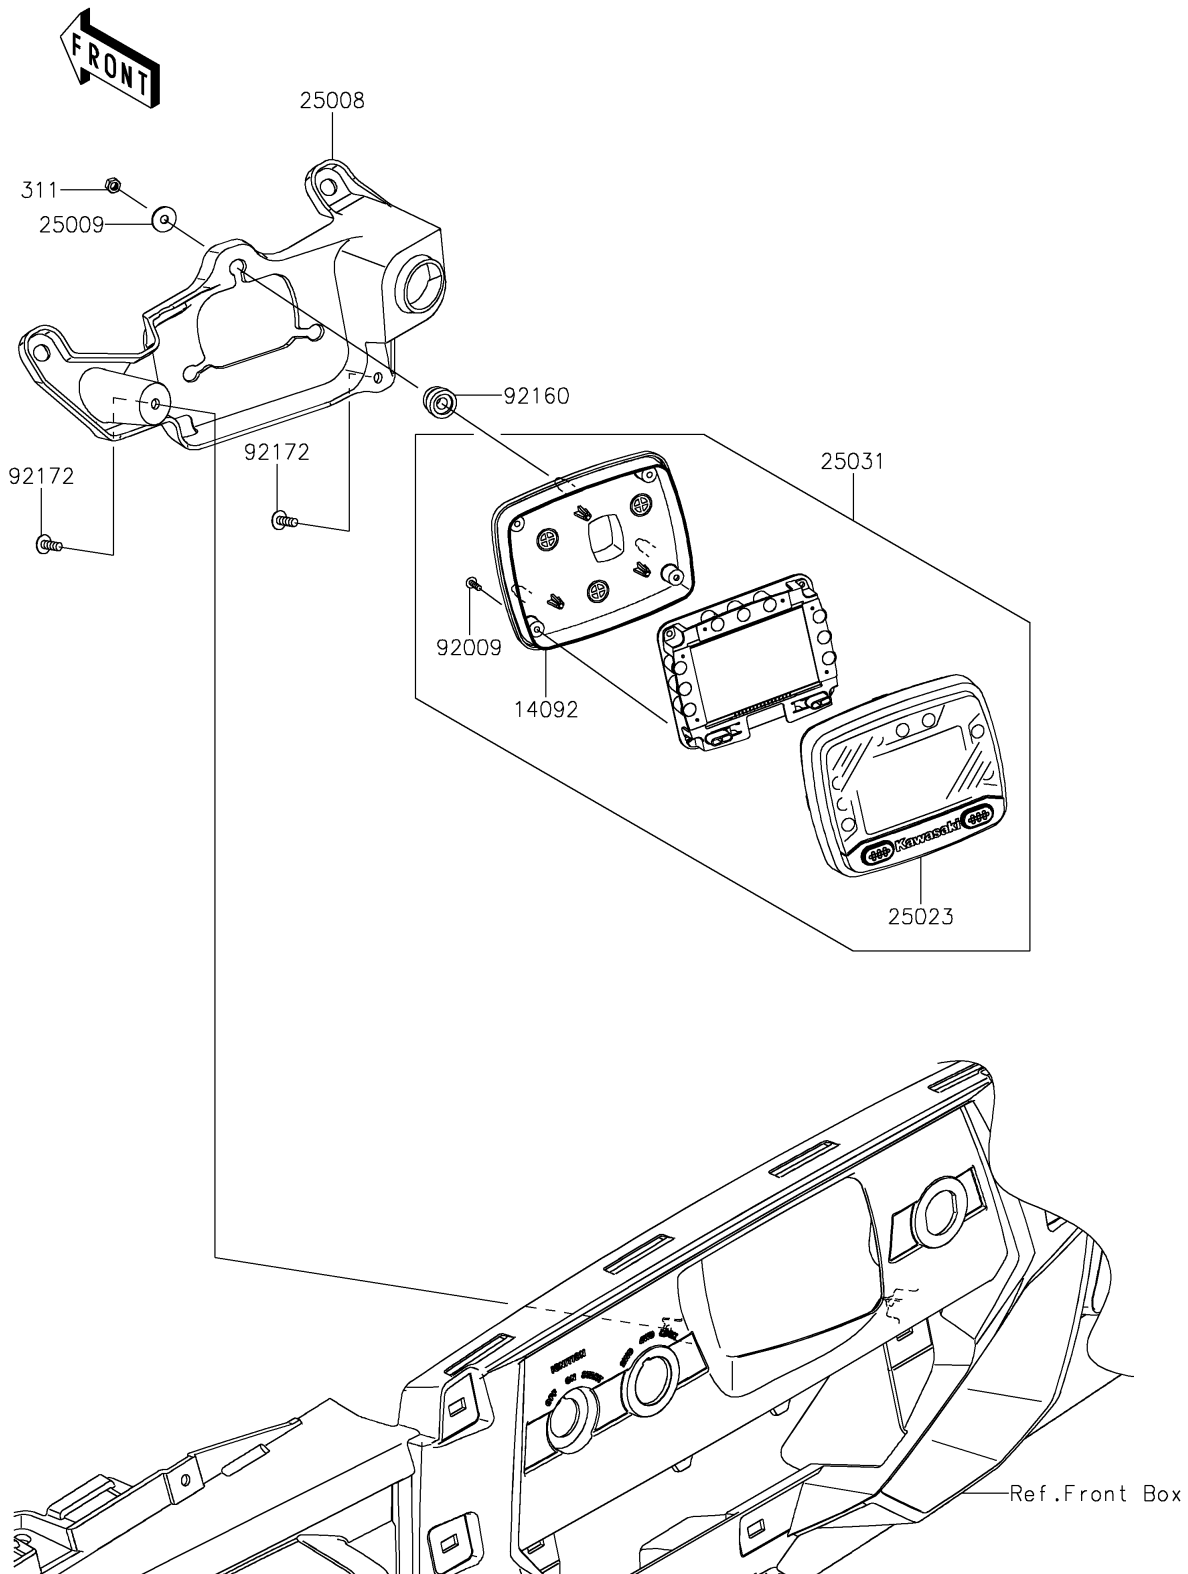

2019 Teryx® LE PARTS DIAGRAM

Meter(s)

F2530

2019 Teryx® LE PARTS LIST

Meter(s)

ITEM NAME	PART NUMBER	QUANTITY
COVER,METER,LWR (Ref # 14092)	14092-0834	1
BRACKET-METER (Ref # 25008)	25008-0043	1
WASHER,5.2X16X1.2 (Ref # 25009)	25009-004	1
COVER-METER CASE,UPP (Ref # 25023)	25023-0075	1
METER-ASSY,LCD (Ref # 25031)	25031-0692	1
NUT-HEX,5MM (Ref # 311)	311AB0500	1
SCREW,TAPPING,3X12 (Ref # 92009)	92009-1255	1
DAMPER (Ref # 92160)	92160-1460	1
SCREW,TAPPING,5X14 (Ref # 92172)	92172-0265	1