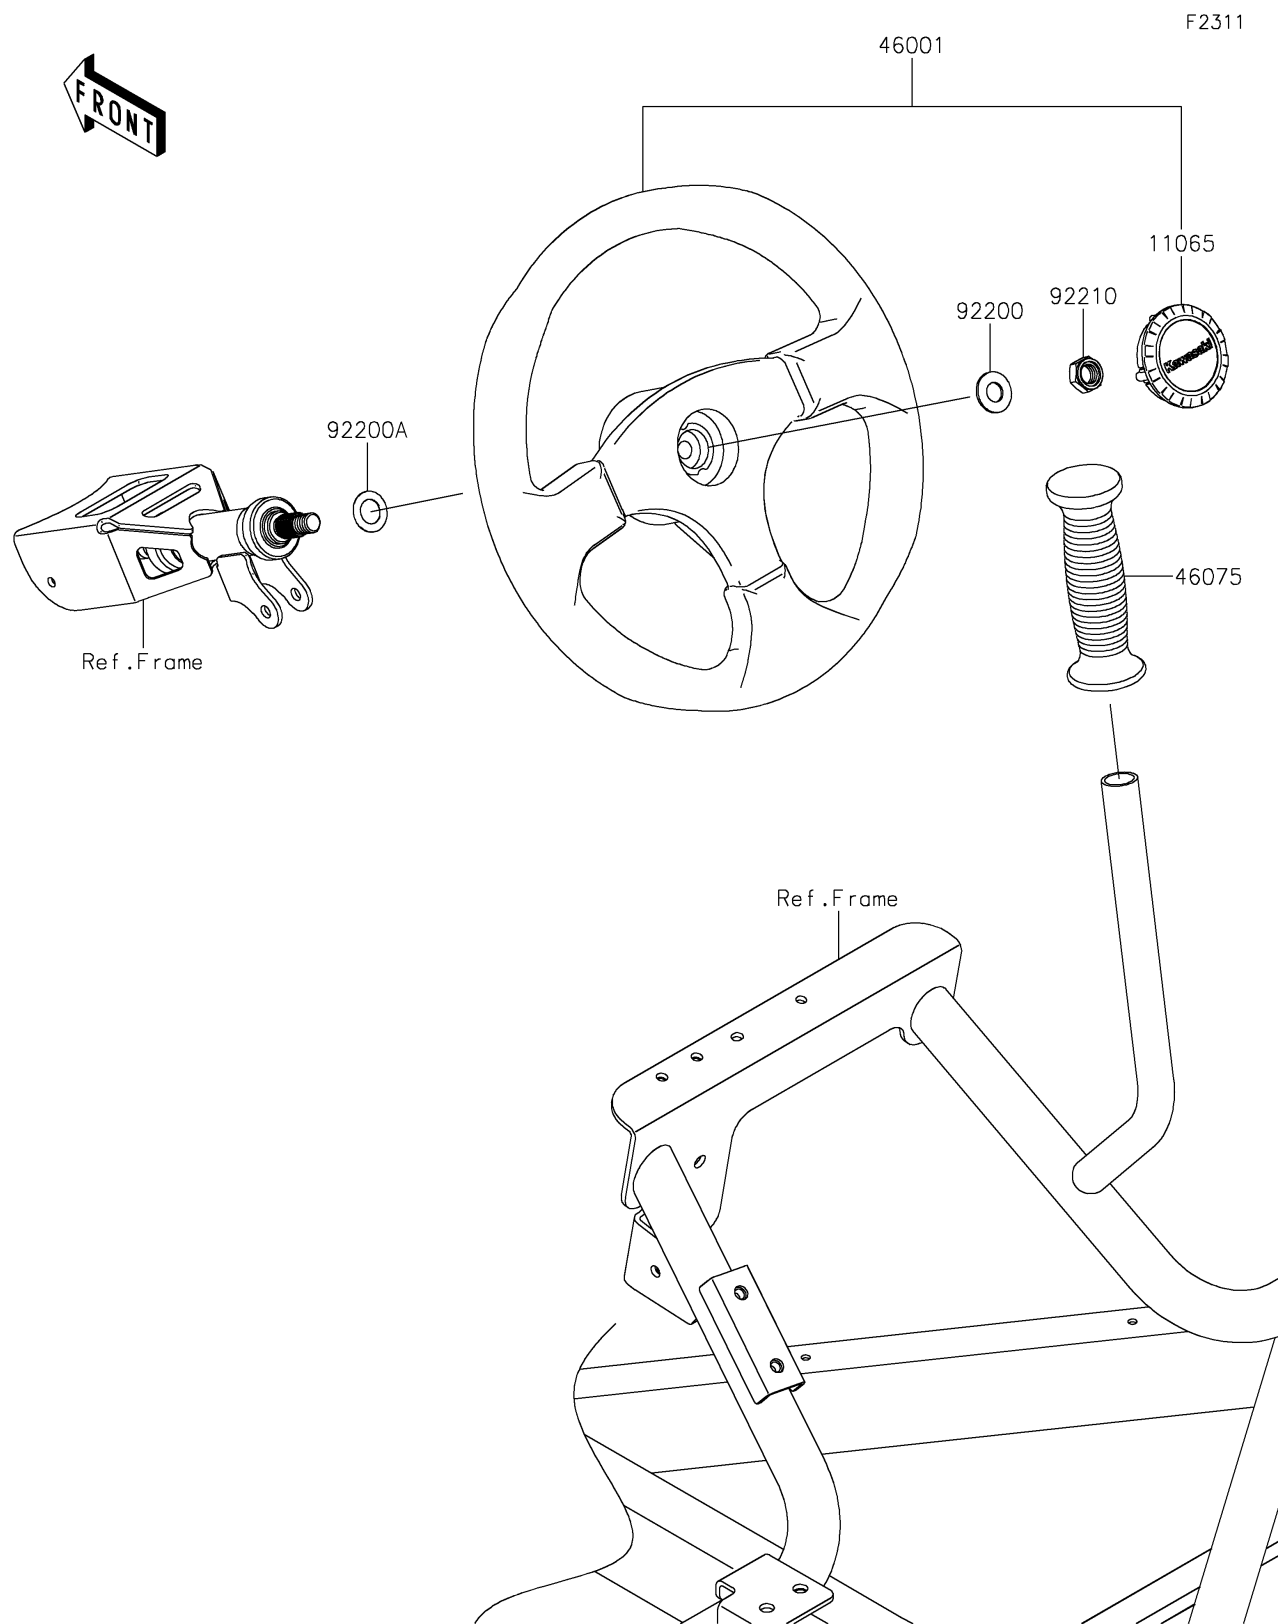

2019 Teryx® LE PARTS DIAGRAM

Steering Wheel

2019 Teryx® LE PARTS LIST

Steering Wheel

ITEM NAME	PART NUMBER	QUANTITY
CAP,HANDLE (Ref # 11065)	11065-0171	1
HANDLE-ASSY (Ref # 46001)	46001-0005	1
GRIP (Ref # 46075)	46075-0582	1
WASHER,12.1X25X1.6 (Ref # 92200)	92200-0455	1
WASHER,15X25X1.6 (Ref # 92200A)	92200-0460	1
NUT,LOCK,12MM (Ref # 92210)	92210-1249	1