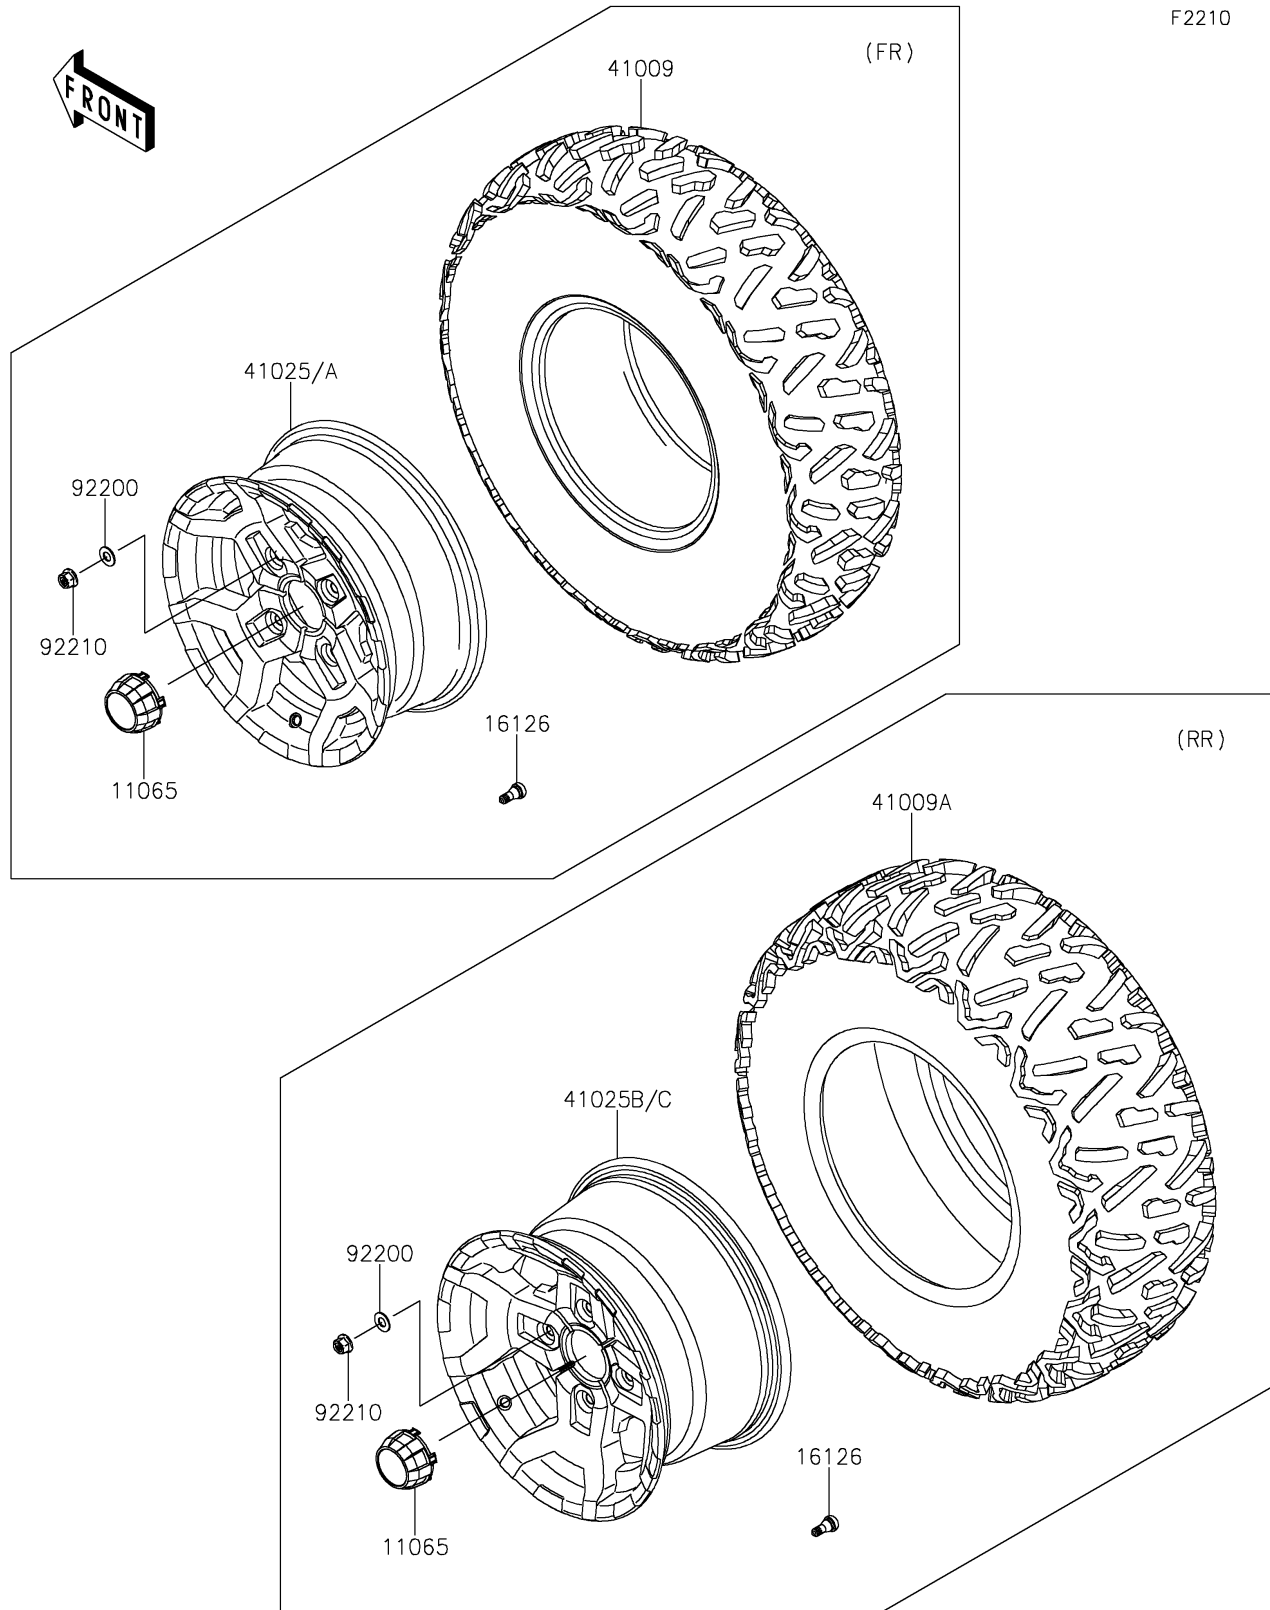

2019 Teryx® LE PARTS DIAGRAM

Wheels/Tires

F2210

2019 Teryx® LE PARTS LIST

Wheels/Tires

ITEM NAME	PART NUMBER	QUANTITY
CAP,WHEEL,F.BLACK (Ref # 11065)	11065-0893-6Z	1
VALVE (Ref # 16126)	16126-4001	1
TIRE,FR,27X9.00R14 6PR,BIGHORN2.0 (Ref # 41009)	41009-0589	1
TIRE,RR,27X11.00R14 6PR,BIGHORN2 (Ref # 41009A)	41009-0590	1
RIM,FR,14X6.0AT,BLACK (Ref # 41025)	41025-0357-31D	1
RIM,RR,14X8.0AT,BLACK (Ref # 41025B)	41025-0358-31D	1
WASHER,12.1X25X1.6 (Ref # 92200)	92200-0455	1
NUT,12MM (Ref # 92210)	92210-0603	1