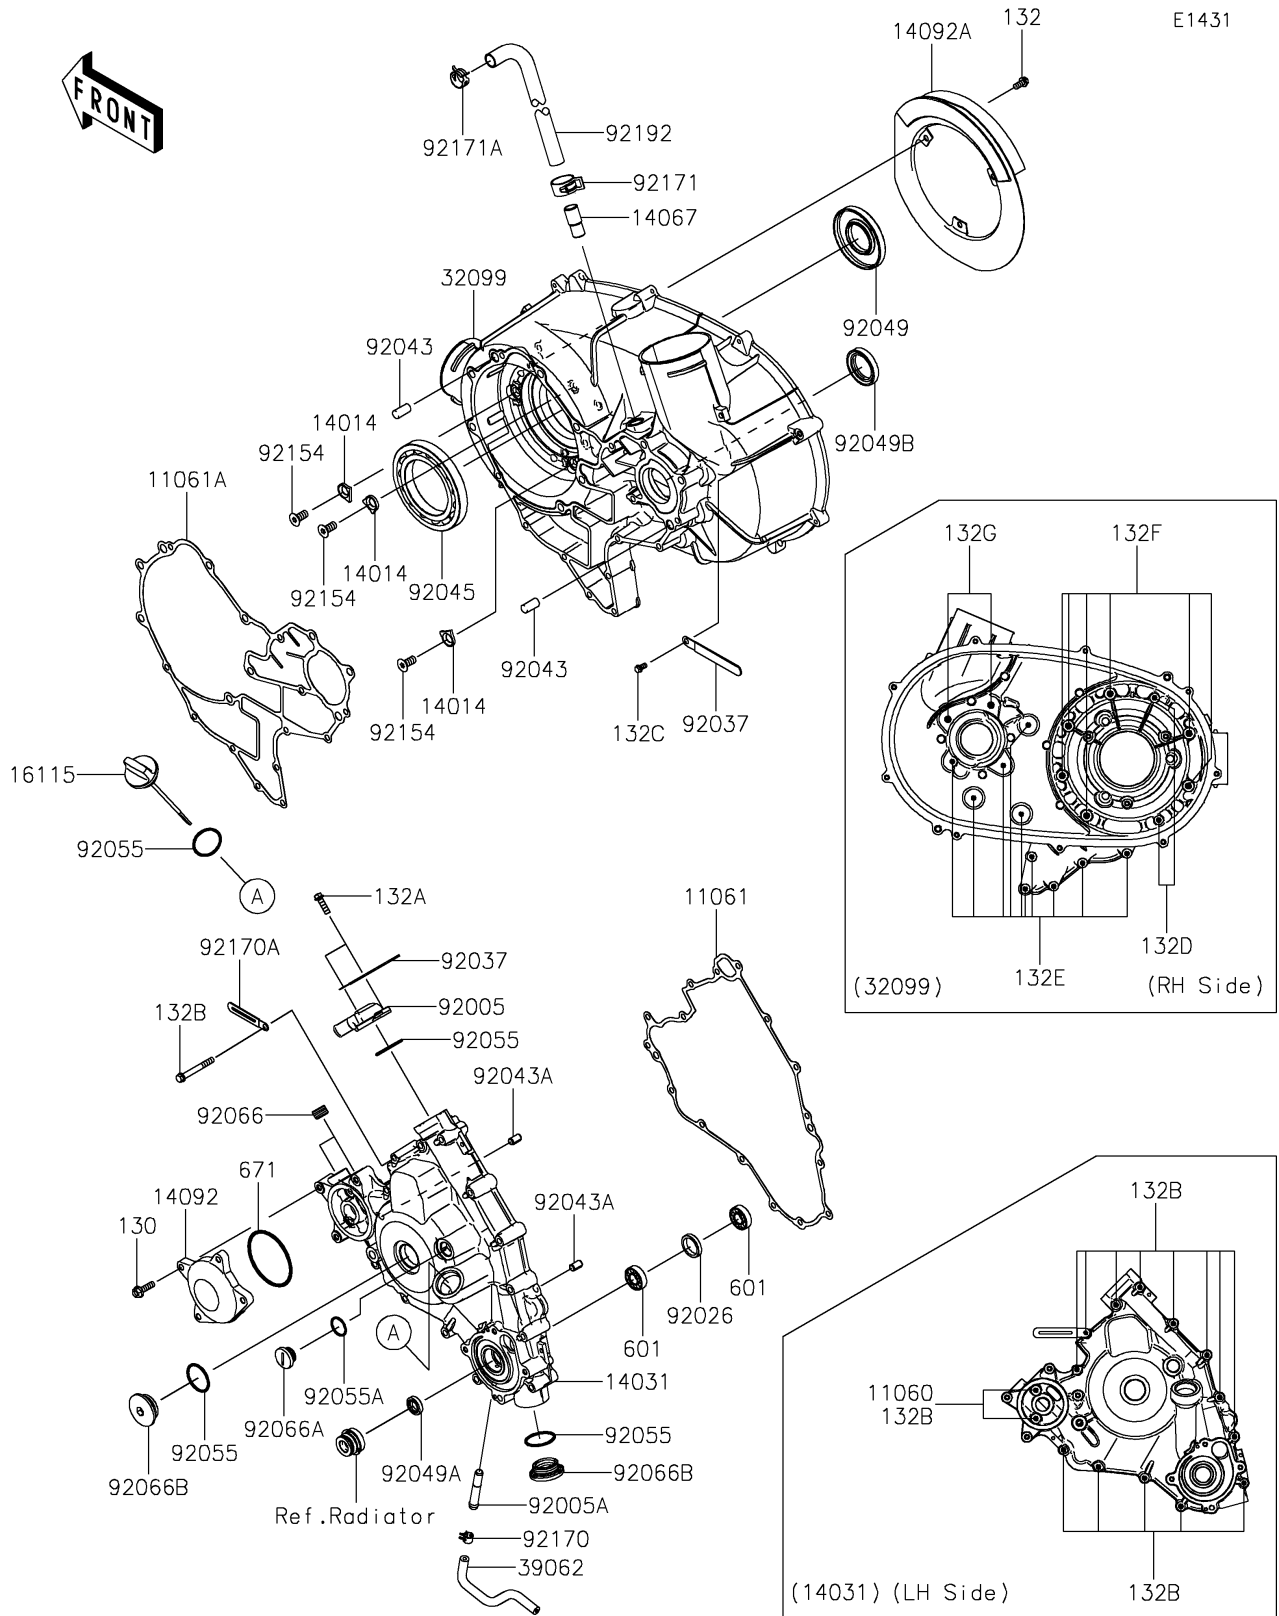

2019 Teryx® LE PARTS DIAGRAM

Engine Cover(s)

2019 Teryx® LE PARTS LIST

Engine Cover(s)

ITEM NAME	PART NUMBER	QUANTITY
GASKET,6.2X12X0.3 (Ref # 11060)	11060-1994	1
GASKET,GENERATOR COVER (Ref # 11061)	11061-0728	1
GASKET,CVT CASE (Ref # 11061A)	11061-0729	1
BOLT-FLANGED,6X22 (Ref # 130)	130CA0622	1
BOLT-FLANGED-SMALL,6X12 (Ref # 132)	132BA0612	1
BOLT-FLANGED-SMALL,6X20 (Ref # 132A)	132BA0620	1
BOLT-FLANGED-SMALL,6X50 (Ref # 132B)	132BA0650	1
BOLT-FLANGED-SMALL,6X12 (Ref # 132C)	132BD0612	1
BOLT-FLANGED-SMALL,6X30 (Ref # 132D)	132BD0630	1
BOLT-FLANGED-SMALL,6X45 (Ref # 132E)	132BD0645	1
BOLT-FLANGED-SMALL,8X35 (Ref # 132F)	132BD0835	1
PLATE-POSITION (Ref # 14014)	14014-0556	1
COVER-GENERATOR (Ref # 14031)	14031-0589	1
FITTING,BREATHER (Ref # 14067)	14067-006	1
COVER,OIL COOLER (Ref # 14092)	14092-0877	1
COVER (Ref # 14092A)	14092-1051	1
CAP-OIL FILLER (Ref # 16115)	16115-0705	1
CASE,CVT (Ref # 32099)	32099-0770	1
HOSE-COOLING,DRAIN (Ref # 39062)	39062-0598	1
FITTING (Ref # 92005)	92005-0712	1
FITTING (Ref # 92005A)	92005-1264	1
SPACER,22X28X5 (Ref # 92026)	92026-0711	1
CLAMP (Ref # 92037)	92037-1993	1
PIN,10X20 (Ref # 92043)	92043-0142	1
PIN,6.2X8X14 (Ref # 92043A)	92043-1263	1
BEARING-BALL,16014CS45 (Ref # 92045)	92045-0709	1
SEAL-OIL,35X77X9 (Ref # 92049)	92049-0713	1
SEAL-OIL,12X22X5 (Ref # 92049A)	92049-0783	1
SEAL-OIL,HTC 30X45X8 (Ref # 92049B)	92049-1575	1

2019 Teryx® LE PARTS LIST

Engine Cover(s)

ITEM NAME	PART NUMBER	QUANTITY
RING-O,31.2X2.4 (Ref # 92055)	92055-0724	1
RING-O,20X2 (Ref # 92055A)	92055-1146	1
PLUG,PT3/8X10 (Ref # 92066)	92066-0003	1
PLUG,COVER (Ref # 92066A)	92066-0011	1
PLUG (Ref # 92066B)	92066-0712	1
BOLT,FLAT,8X13.6 (Ref # 92154)	92154-0978	1
CLAMP (Ref # 92170)	92170-1493	1
CLAMP (Ref # 92170A)	92170-1514	1
CLAMP (Ref # 92171)	92171-0329	1
CLAMP (Ref # 92171A)	92171-1277	1
TUBE,BREATHER (Ref # 92192)	92192-0945	1
BOLT-FLANGED-SMALL,8X50 (Ref # 132G)	132BD0850	1
BEARING-BALL (Ref # 601)	601A6001	1
O RING,65MM (Ref # 671)	671B2565	1