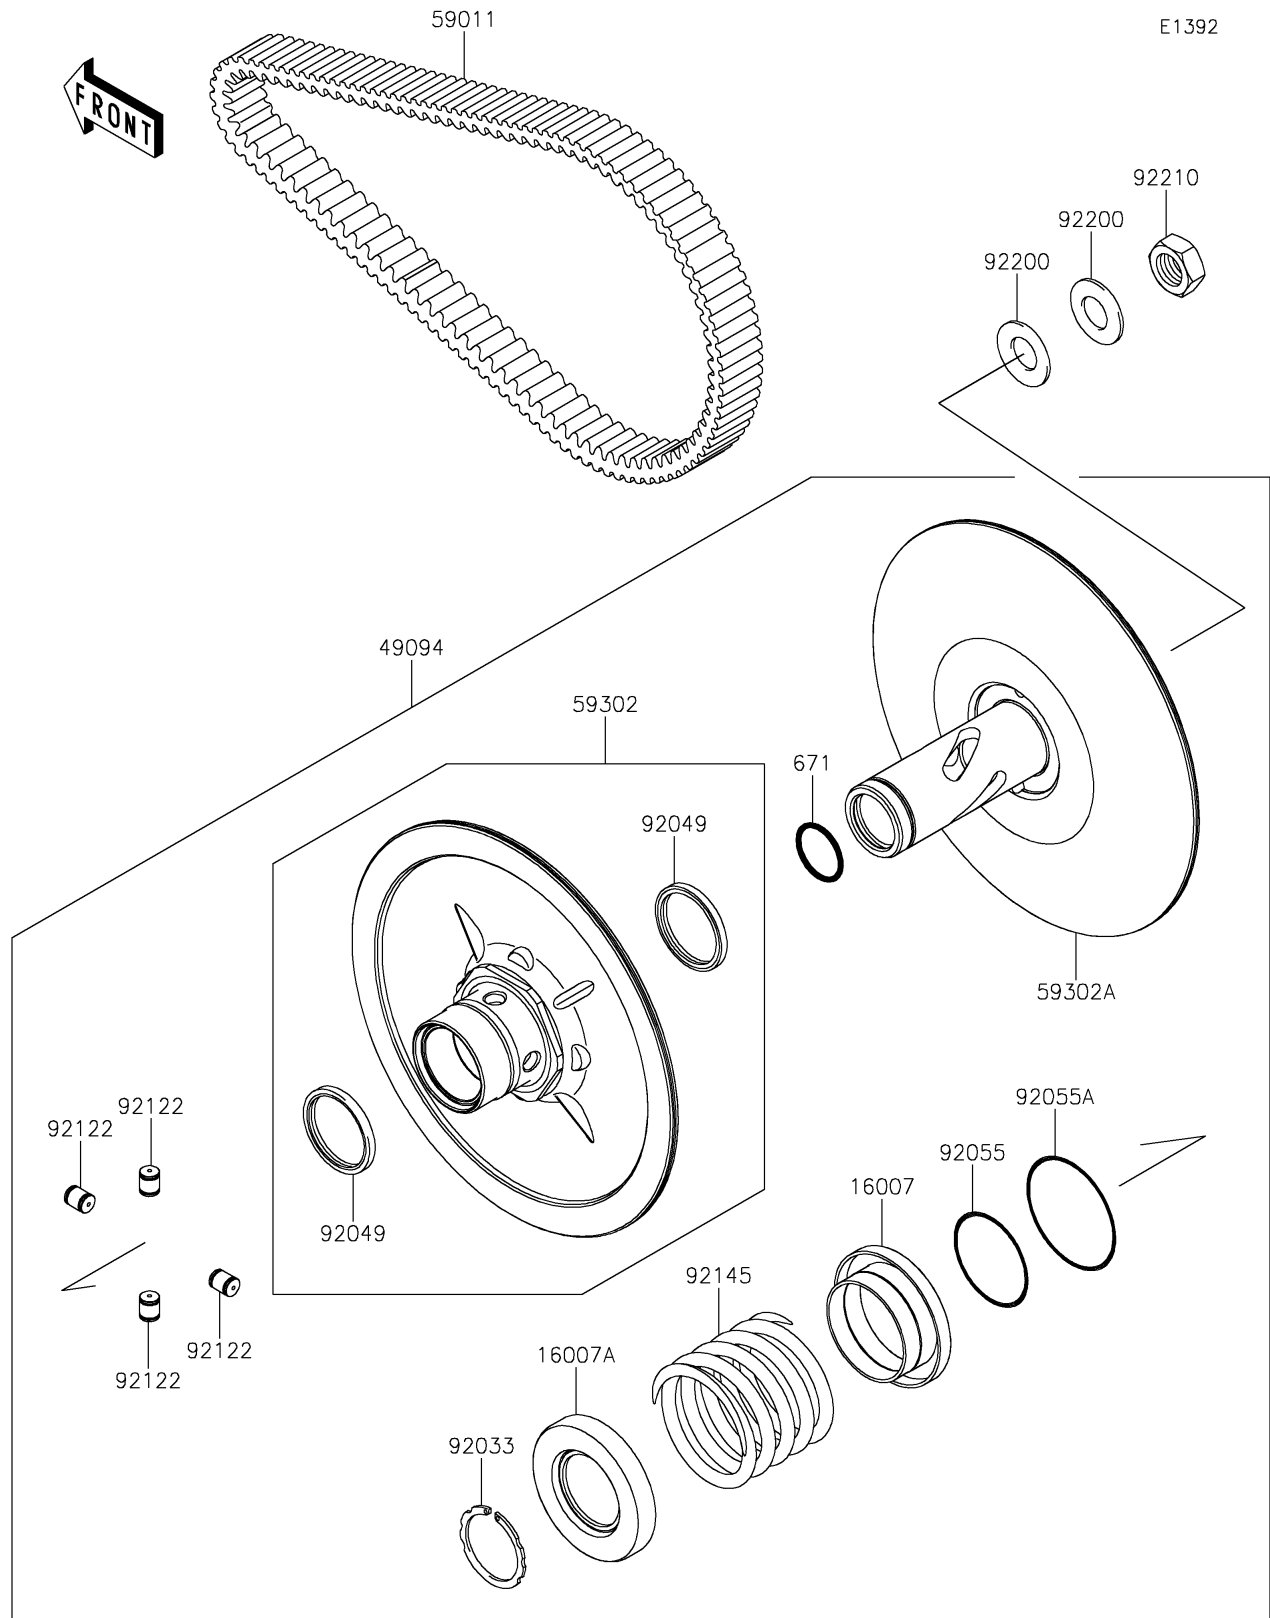

2019 Teryx® LE PARTS DIAGRAM

Driven Converter/Drive Belt

2019 Teryx® LE PARTS LIST

Driven Converter/Drive Belt

ITEM NAME	PART NUMBER	QUANTITY
SEAT-SPRING,MOVABLE (Ref # 16007)	16007-0049	1
SEAT-SPRING,FIXED (Ref # 16007A)	16007-0050	1
CONVERTER-ASSY-DRIVEN (Ref # 49094)	49094-0093	1
BELT,CVT (Ref # 59011)	59011-0043	1
SHEAVE-COMP,MOVABLE (Ref # 59302)	59302-0089	1
SHEAVE-COMP,FIXED (Ref # 59302A)	59302-0090	1
O RING (Ref # 671)	671D2530	1
RING-SNAP (Ref # 92033)	92033-1317	1
SEAL-OIL (Ref # 92049)	92049-1528	1
RING-O,46.4X3.1 (Ref # 92055)	92055-0752	1
RING-O,59.5X2.4 (Ref # 92055A)	92055-0753	1
ROLLER (Ref # 92122)	92122-0043	1
SPRING (Ref # 92145)	92145-0959	1
WASHER (Ref # 92200)	92200-1505	1
NUT,18MM (Ref # 92210)	92210-0821	1