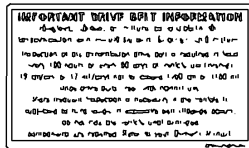

2017 KFX®90 PARTS DIAGRAM

Labels

F2860

56071