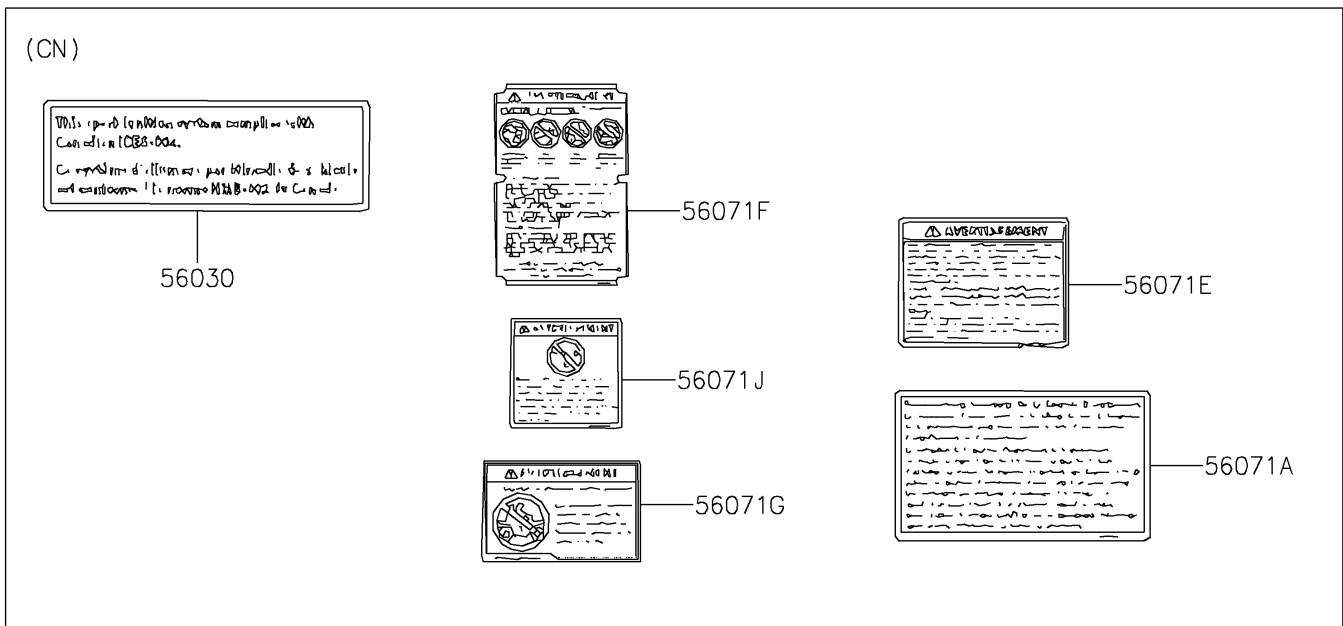

## 2017 KFX®90 PARTS DIAGRAM

Labels

F2860

56071

56071D

56071B

56071H

56071C

56071I

56030

56071F

56071J

56071G

56071E

56071A

## 2017 KFX®90 PARTS LIST

Labels

ITEM NAME	PART NUMBER	QUANTITY
LABEL,ICES-002 (Ref # 56030)	56030-Y004	1
LABEL-WARNING,DRIVE BELT (Ref # 56071)	56071-Y001	1
LABEL-WARNING (Ref # 56071A)	56071-Y010	1
LABEL-WARNING,OFF ROAD (Ref # 56071B)	56071-Y019	1
LABEL-WARNING,NO PASSENGER (Ref # 56071C)	56071-Y022	1
LABEL-WARNING,TIRE OFF ROAD (Ref # 56071D)	56071-Y023	1
LABEL-WARNING,TIRE OFF ROAD (Ref # 56071E)	56071-Y026	1
LABEL-WARNING,OFF ROAD (Ref # 56071F)	56071-Y027	1
LABEL-WARNING,NO PASSENGER (Ref # 56071G)	56071-Y029	1
LABEL-WARNING,AGE12 (Ref # 56071H)	56071-Y031	1
LABEL-WARNING,TAG OFF ROAD (Ref # 56071I)	56071-Y032	1
LABEL-WARNING,AGE12 (Ref # 56071J)	56071-Y033	1
LABEL,INSTRUCTION (Ref # 56030A)	56030-Y010	1