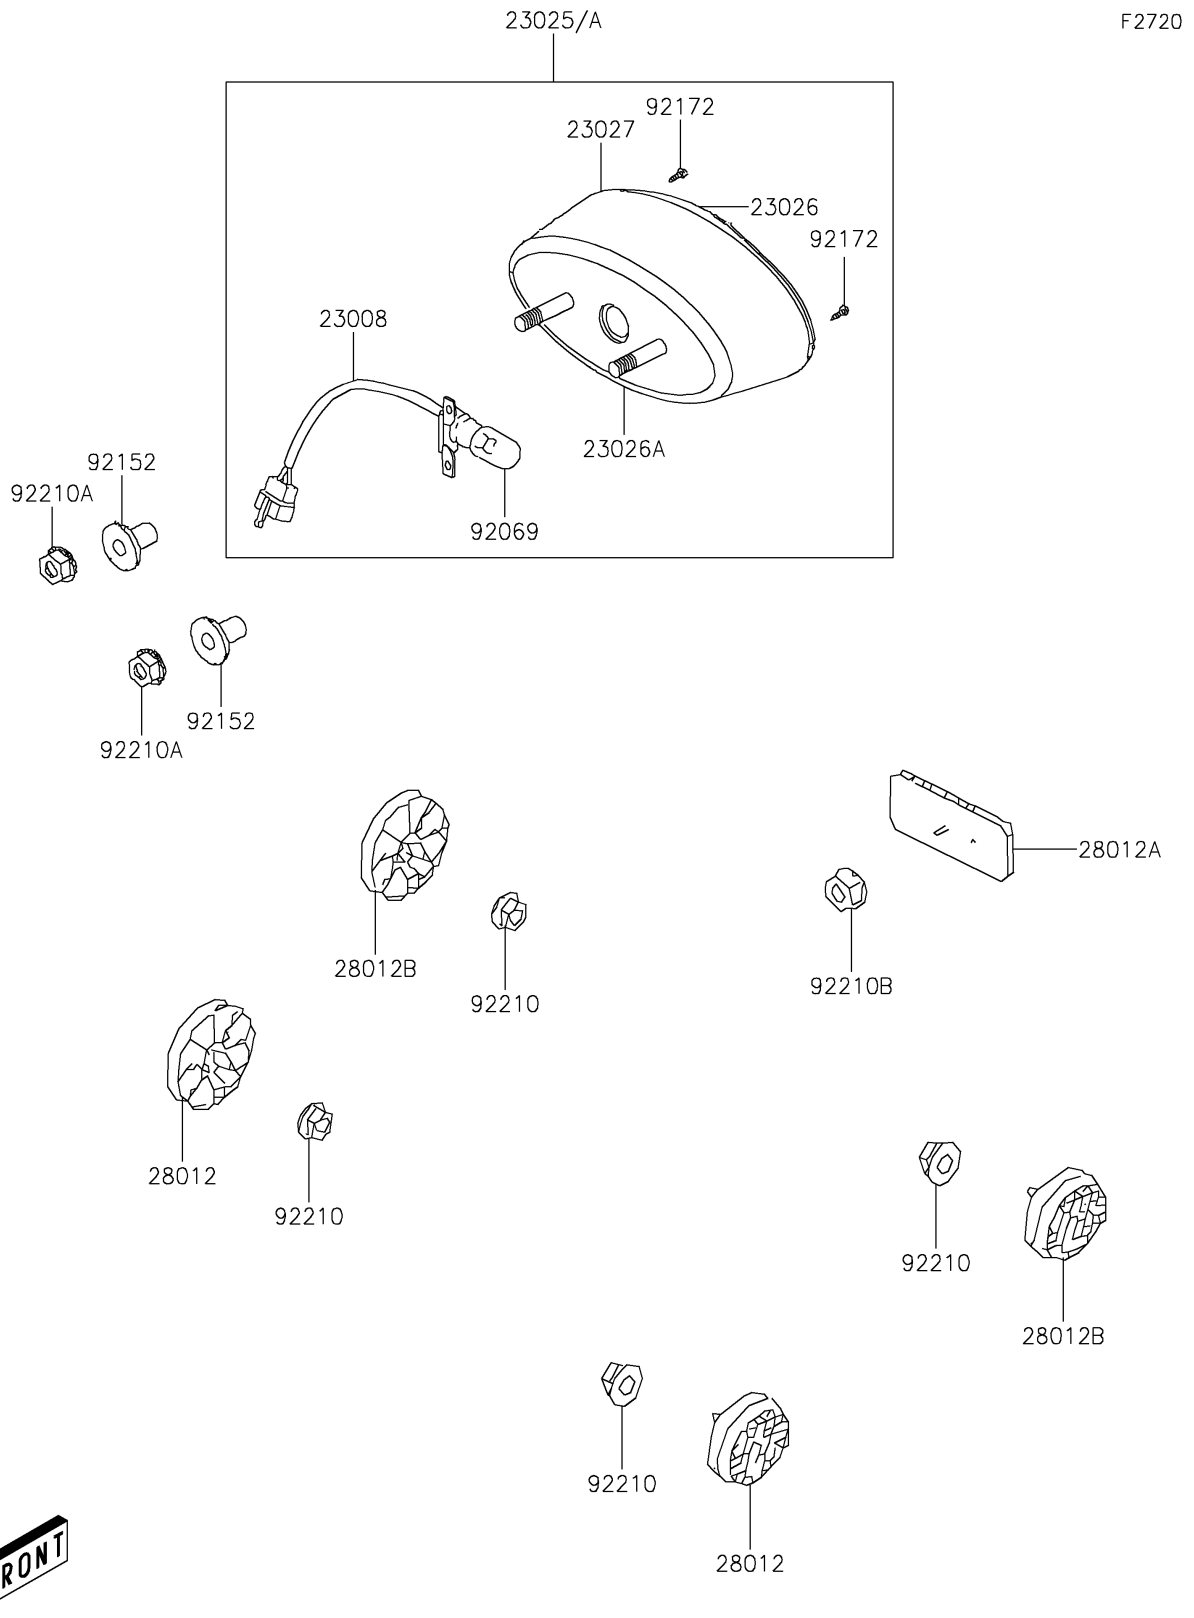

## 2017 KFX®90 PARTS DIAGRAM

Taillight(s)

## 2017 KFX®90 PARTS LIST

Taillight(s)

ITEM NAME	PART NUMBER	QUANTITY
SOCKET-ASSY, TAIL LAMP (Ref # 23008)	23008-Y002	1
LAMP-TAIL (Ref # 23025)	23025-Y001	1
LENS, TAIL LAMP (Ref # 23026)	23026-Y004	1
LENS, LICENSE (Ref # 23026A)	23026-Y005	1
BODY-COMP-TAIL LAMP (Ref # 23027)	23027-Y001	1
BULB (Ref # 92069)	92069-Y001	1
COLLAR (Ref # 92152)	92152-Y013	1
SCREW, 4X16 (Ref # 92172)	92172-Y026	1
NUT, 6MM (Ref # 92210A)	92210-Y027	1