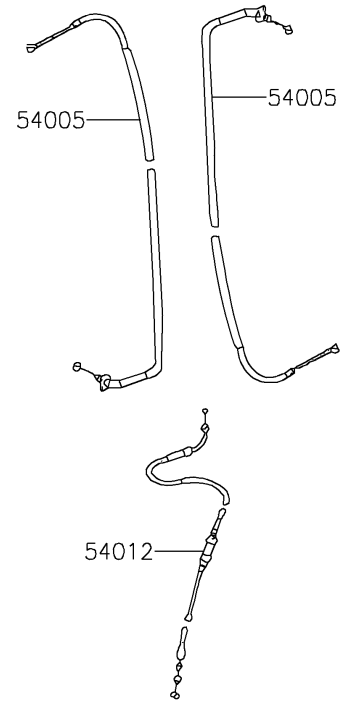

## 2017 KFX®90 PARTS DIAGRAM

Handlebar

F2310

## 2017 KFX®90 PARTS LIST

Handlebar

ITEM NAME	PART NUMBER	QUANTITY
BRACKET (Ref # 11054)	11054-Y001	1
GASKET (Ref # 11061)	11061-Y017	1
PLATE (Ref # 13271)	13271-Y008	1
PLATE,CHOKE (Ref # 13272)	13272-Y002	1
COVER-ASSY,HANDLE (Ref # 16146)	16146-Y001	1
SWITCH,STOP (Ref # 27010)	27010-Y003	1
STOPPER (Ref # 32085)	32085-Y001	1
CASE,LWR (Ref # 32099)	32099-Y002	1
CASE,UPP (Ref # 32099A)	32099-Y003	1
HANDLE (Ref # 46003)	46003-Y001	1
HOLDER-HANDLE,UPP,RH (Ref # 46012)	46012-Y001	1
HOLDER-HANDLE,UPP,LH (Ref # 46012A)	46012-Y002	1
HOLDER-HANDLE,LWR (Ref # 46012B)	46012-Y003	1
GRIP,HANDLE (Ref # 46075)	46075-Y002	1
LEVER-ASSY-GRIP,RH (Ref # 46076)	46076-Y001	1
HOUSING-ASSY-CONTROL,LH (Ref # 46091)	46091-Y001	1
LEVER-GRIP,CHOKE (Ref # 46092)	46092-Y001	1
LEVER-GRIP,RH (Ref # 46092A)	46092-Y002	1
CABLE-BRAKE,FR (Ref # 54005)	54005-Y001	1
CABLE-THROTTLE (Ref # 54012)	54012-Y001	1
SPACER (Ref # 92026)	92026-Y007	1
PLUG (Ref # 92066)	92066-Y002	1
BAND (Ref # 92072)	92072-Y001	1
SPRING,RETURN (Ref # 92145)	92145-Y020	1
SPRING (Ref # 92145A)	92145-Y021	1
COLLAR (Ref # 92152)	92152-Y012	1
BOLT (Ref # 92153)	92153-Y002	1
BOLT,6X22 (Ref # 92153A)	92153-Y009	1
BOLT,FLANGE,6X16 (Ref # 92153B)	92153-Y025	1

## 2017 KFX®90 PARTS LIST

Handlebar

ITEM NAME	PART NUMBER	QUANTITY
BOLT,SOCKET,6X20 (Ref # 92153C)	92153-Y060	1
BOLT (Ref # 92153D)	92153-Y071	1
BOLT,SOCKET,6X25 (Ref # 92154)	92154-Y146	1
SCREW,PAN,3X8 (Ref # 92172)	92172-Y005	1
SCREW,PAN,4X16 (Ref # 92172A)	92172-Y008	1
SCREW,PAN,5X22 (Ref # 92172B)	92172-Y069	1
WASHER,10MM (Ref # 92200)	92200-Y020	1
WASHER (Ref # 92200A)	92200-Y022	1
NUT,6MM (Ref # 92210)	92210-Y008	1
NUT (Ref # 92210A)	92210-Y015	1
NUT,10MM (Ref # 92210B)	92210-Y034	1
NUT,HEX,5MM (Ref # 92210C)	92210-Y057	1