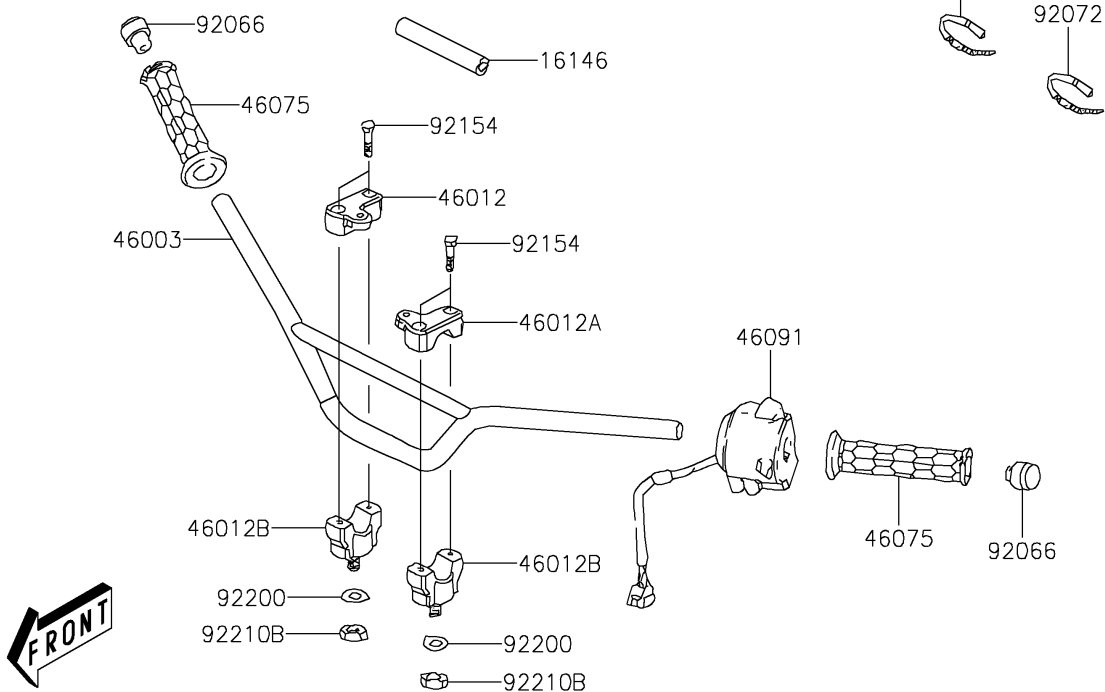

## 2017 KFX®90 PARTS DIAGRAM

Handlebar

F2310

## 2017 KFX®90 PARTS LIST

Handlebar

ITEM NAME	PART NUMBER	QUANTITY
BRACKET (Ref # 11054)	11054-Y001	1
GASKET (Ref # 11061)	11061-Y017	1
PLATE (Ref # 13271)	13271-Y008	1
PLATE,CHOKE (Ref # 13272)	13272-Y002	1
COVER-ASSY,HANDLE (Ref # 16146)	16146-Y001	1
SWITCH,STOP (Ref # 27010)	27010-Y003	1
STOPPER (Ref # 32085)	32085-Y001	1
CASE,LWR (Ref # 32099)	32099-Y002	1
CASE,UPP (Ref # 32099A)	32099-Y003	1
HANDLE (Ref # 46003)	46003-Y001	1
HOLDER-HANDLE,UPP,RH (Ref # 46012)	46012-Y001	1
HOLDER-HANDLE,UPP,LH (Ref # 46012A)	46012-Y002	1
HOLDER-HANDLE,LWR (Ref # 46012B)	46012-Y003	1
GRIP,HANDLE (Ref # 46075)	46075-Y002	1
LEVER-ASSY-GRIP,RH (Ref # 46076)	46076-Y001	1
HOUSING-ASSY-CONTROL,LH (Ref # 46091)	46091-Y001	1
LEVER-GRIP,CHOKE (Ref # 46092)	46092-Y001	1
LEVER-GRIP,RH (Ref # 46092A)	46092-Y002	1
CABLE-BRAKE,FR (Ref # 54005)	54005-Y001	1
CABLE-THROTTLE (Ref # 54012)	54012-Y001	1
SPACER (Ref # 92026)	92026-Y007	1
PLUG (Ref # 92066)	92066-Y002	1
BAND (Ref # 92072)	92072-Y001	1
SPRING,RETURN (Ref # 92145)	92145-Y020	1
SPRING (Ref # 92145A)	92145-Y021	1
COLLAR (Ref # 92152)	92152-Y012	1
BOLT (Ref # 92153)	92153-Y002	1
BOLT,6X22 (Ref # 92153A)	92153-Y009	1
BOLT,FLANGE,6X16 (Ref # 92153B)	92153-Y025	1

## 2017 KFX®90 PARTS LIST

Handlebar

ITEM NAME	PART NUMBER	QUANTITY
BOLT,SOCKET,6X20 (Ref # 92153C)	92153-Y060	1
BOLT (Ref # 92153D)	92153-Y071	1
BOLT,SOCKET,6X25 (Ref # 92154)	92154-Y146	1
SCREW,PAN,3X8 (Ref # 92172)	92172-Y005	1
SCREW,PAN,4X16 (Ref # 92172A)	92172-Y008	1
SCREW,PAN,5X22 (Ref # 92172B)	92172-Y069	1
WASHER,10MM (Ref # 92200)	92200-Y020	1
WASHER (Ref # 92200A)	92200-Y022	1
NUT,6MM (Ref # 92210)	92210-Y008	1
NUT (Ref # 92210A)	92210-Y015	1
NUT,10MM (Ref # 92210B)	92210-Y034	1
NUT,HEX,5MM (Ref # 92210C)	92210-Y057	1