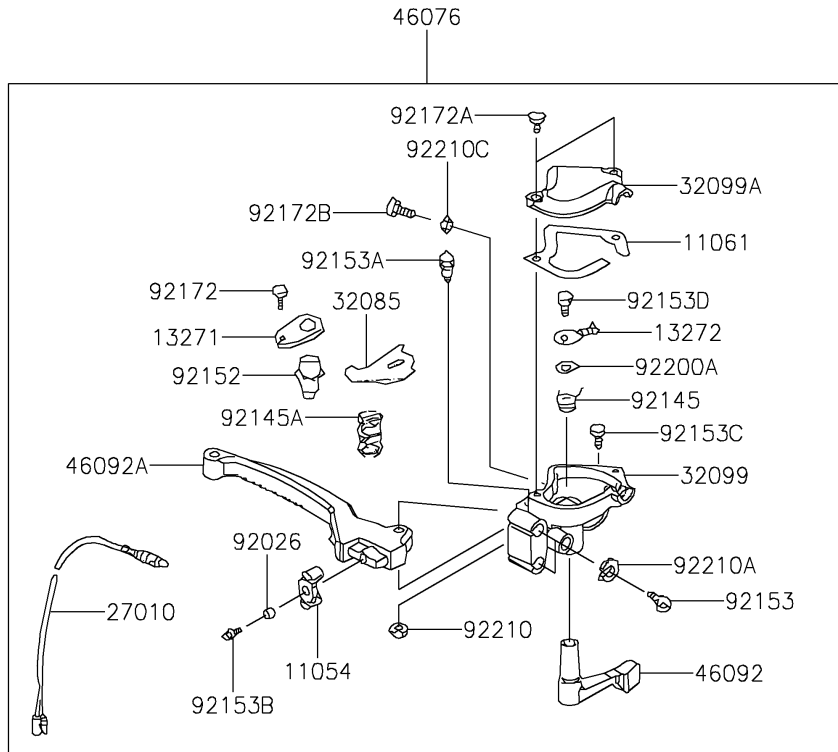

## 2017 KFX®90 PARTS DIAGRAM

Handlebar

F2310

## 2017 KFX®90 PARTS LIST

Handlebar

ITEM NAME	PART NUMBER	QUANTITY
BRACKET (Ref # 11054)	11054-Y001	1
GASKET (Ref # 11061)	11061-Y017	1
PLATE (Ref # 13271)	13271-Y008	1
PLATE,CHOKE (Ref # 13272)	13272-Y002	1
COVER-ASSY,HANDLE (Ref # 16146)	16146-Y001	1
SWITCH,STOP (Ref # 27010)	27010-Y003	1
STOPPER (Ref # 32085)	32085-Y001	1
CASE,LWR (Ref # 32099)	32099-Y002	1
CASE,UPP (Ref # 32099A)	32099-Y003	1
HANDLE (Ref # 46003)	46003-Y001	1
HOLDER-HANDLE,UPP,RH (Ref # 46012)	46012-Y001	1
HOLDER-HANDLE,UPP,LH (Ref # 46012A)	46012-Y002	1
HOLDER-HANDLE,LWR (Ref # 46012B)	46012-Y003	1
GRIP,HANDLE (Ref # 46075)	46075-Y002	1
LEVER-ASSY-GRIP,RH (Ref # 46076)	46076-Y001	1
HOUSING-ASSY-CONTROL,LH (Ref # 46091)	46091-Y001	1
LEVER-GRIP,CHOKE (Ref # 46092)	46092-Y001	1
LEVER-GRIP,RH (Ref # 46092A)	46092-Y002	1
CABLE-BRAKE,FR (Ref # 54005)	54005-Y001	1
CABLE-THROTTLE (Ref # 54012)	54012-Y001	1
SPACER (Ref # 92026)	92026-Y007	1
PLUG (Ref # 92066)	92066-Y002	1
BAND (Ref # 92072)	92072-Y001	1
SPRING,RETURN (Ref # 92145)	92145-Y020	1
SPRING (Ref # 92145A)	92145-Y021	1
COLLAR (Ref # 92152)	92152-Y012	1
BOLT (Ref # 92153)	92153-Y002	1
BOLT,6X22 (Ref # 92153A)	92153-Y009	1
BOLT,FLANGE,6X16 (Ref # 92153B)	92153-Y025	1

## 2017 KFX®90 PARTS LIST

Handlebar

ITEM NAME	PART NUMBER	QUANTITY
BOLT,SOCKET,6X20 (Ref # 92153C)	92153-Y060	1
BOLT (Ref # 92153D)	92153-Y071	1
BOLT,SOCKET,6X25 (Ref # 92154)	92154-Y146	1
SCREW,PAN,3X8 (Ref # 92172)	92172-Y005	1
SCREW,PAN,4X16 (Ref # 92172A)	92172-Y008	1
SCREW,PAN,5X22 (Ref # 92172B)	92172-Y069	1
WASHER,10MM (Ref # 92200)	92200-Y020	1
WASHER (Ref # 92200A)	92200-Y022	1
NUT,6MM (Ref # 92210)	92210-Y008	1
NUT (Ref # 92210A)	92210-Y015	1
NUT,10MM (Ref # 92210B)	92210-Y034	1
NUT,HEX,5MM (Ref # 92210C)	92210-Y057	1