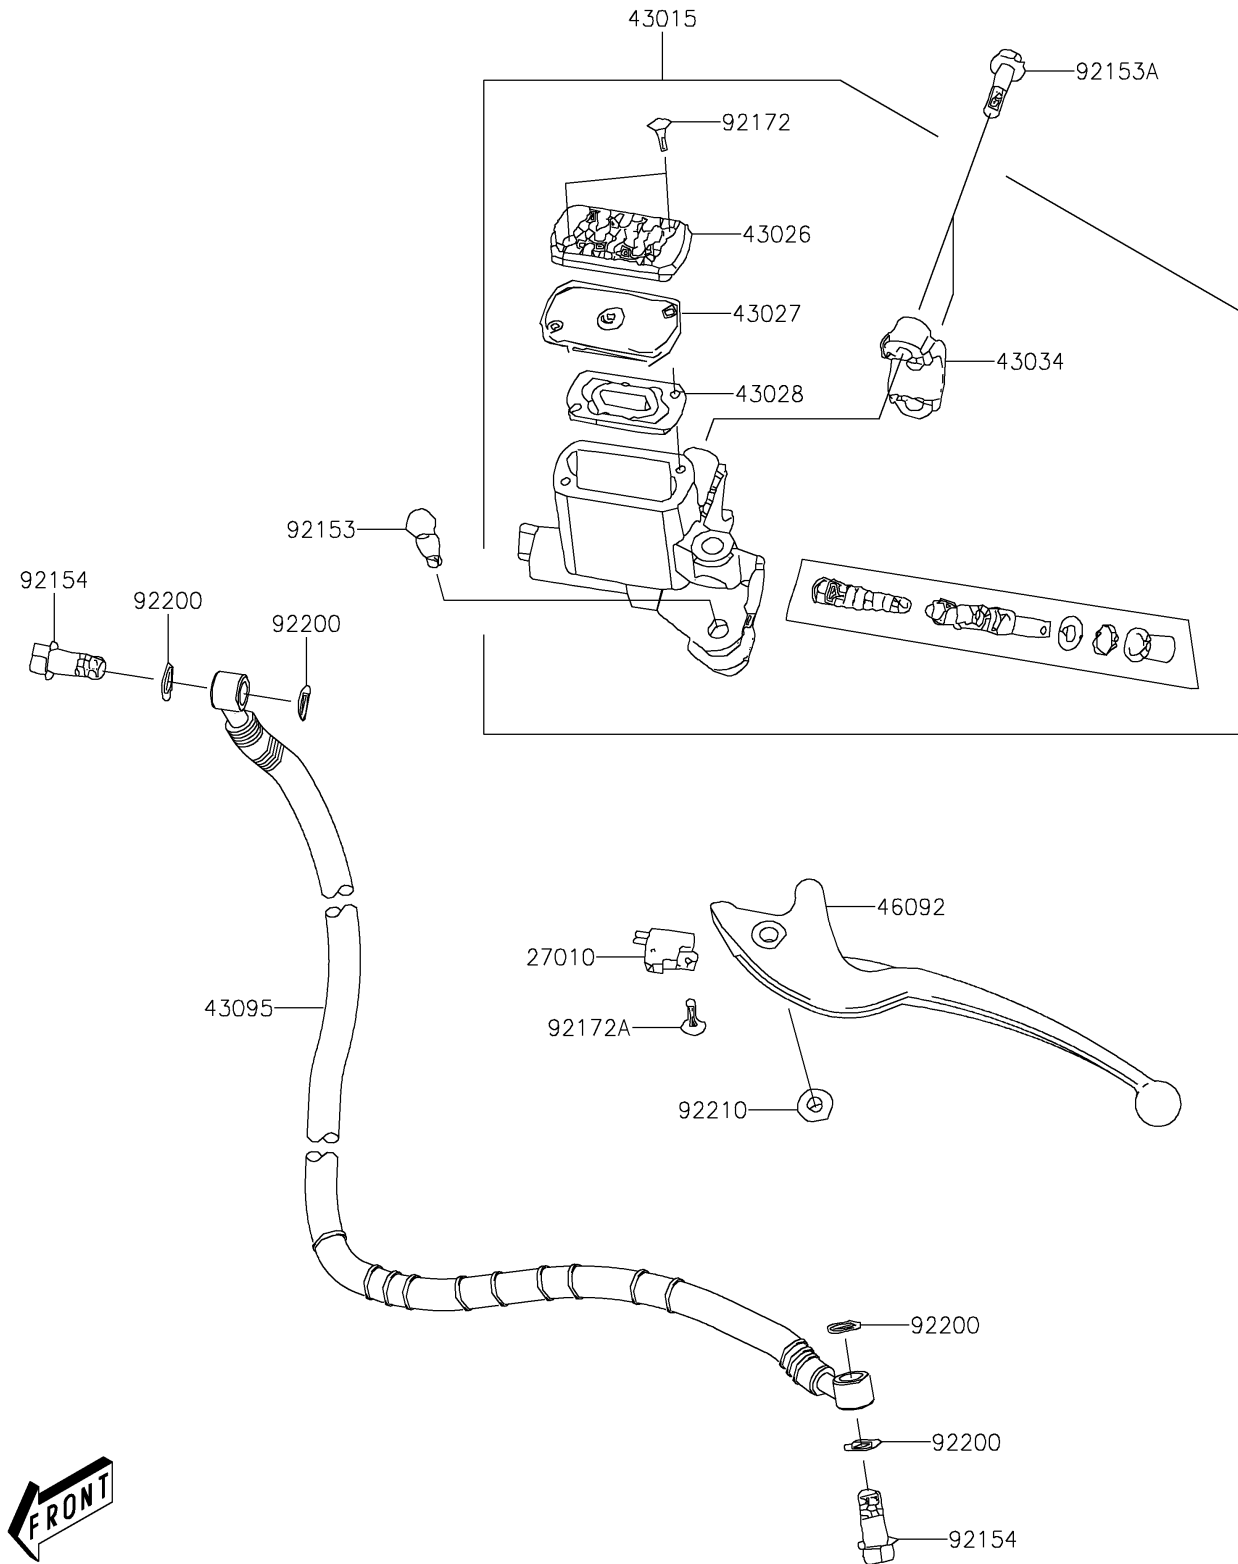

## 2017 KFX®90 PARTS DIAGRAM

Front Master Cylinder

F2291

## 2017 KFX®90 PARTS LIST

Front Master Cylinder

ITEM NAME	PART NUMBER	QUANTITY
SWITCH,STOP (Ref # 27010)	27010-Y004	1
CYLINDER-ASSY-MASTER (Ref # 43015)	43015-Y001	1
CAP-BRAKE (Ref # 43026)	43026-Y001	1
PLATE-DIAPHRAGM (Ref # 43027)	43027-Y001	1
DIAPHRAGM (Ref # 43028)	43028-Y001	1
HOLDER-BRAKE,MASTER CYLINDER (Ref # 43034)	43034-Y002	1
HOSE-BRAKE (Ref # 43095)	43095-Y001	1
LEVER-GRIP,LH (Ref # 46092)	46092-Y003	1
BOLT (Ref # 92153)	92153-Y008	1
BOLT,SOCKET,6X23 (Ref # 92153A)	92153-Y010	1
BOLT,10X22 (Ref # 92154)	92154-Y114	1
SCREW,4X12 (Ref # 92172)	92172-Y011	1
SCREW,4X12 (Ref # 92172A)	92172-Y014	1
WASHER (Ref # 92200)	92200-Y015	1
NUT,6MM (Ref # 92210)	92210-Y026	1