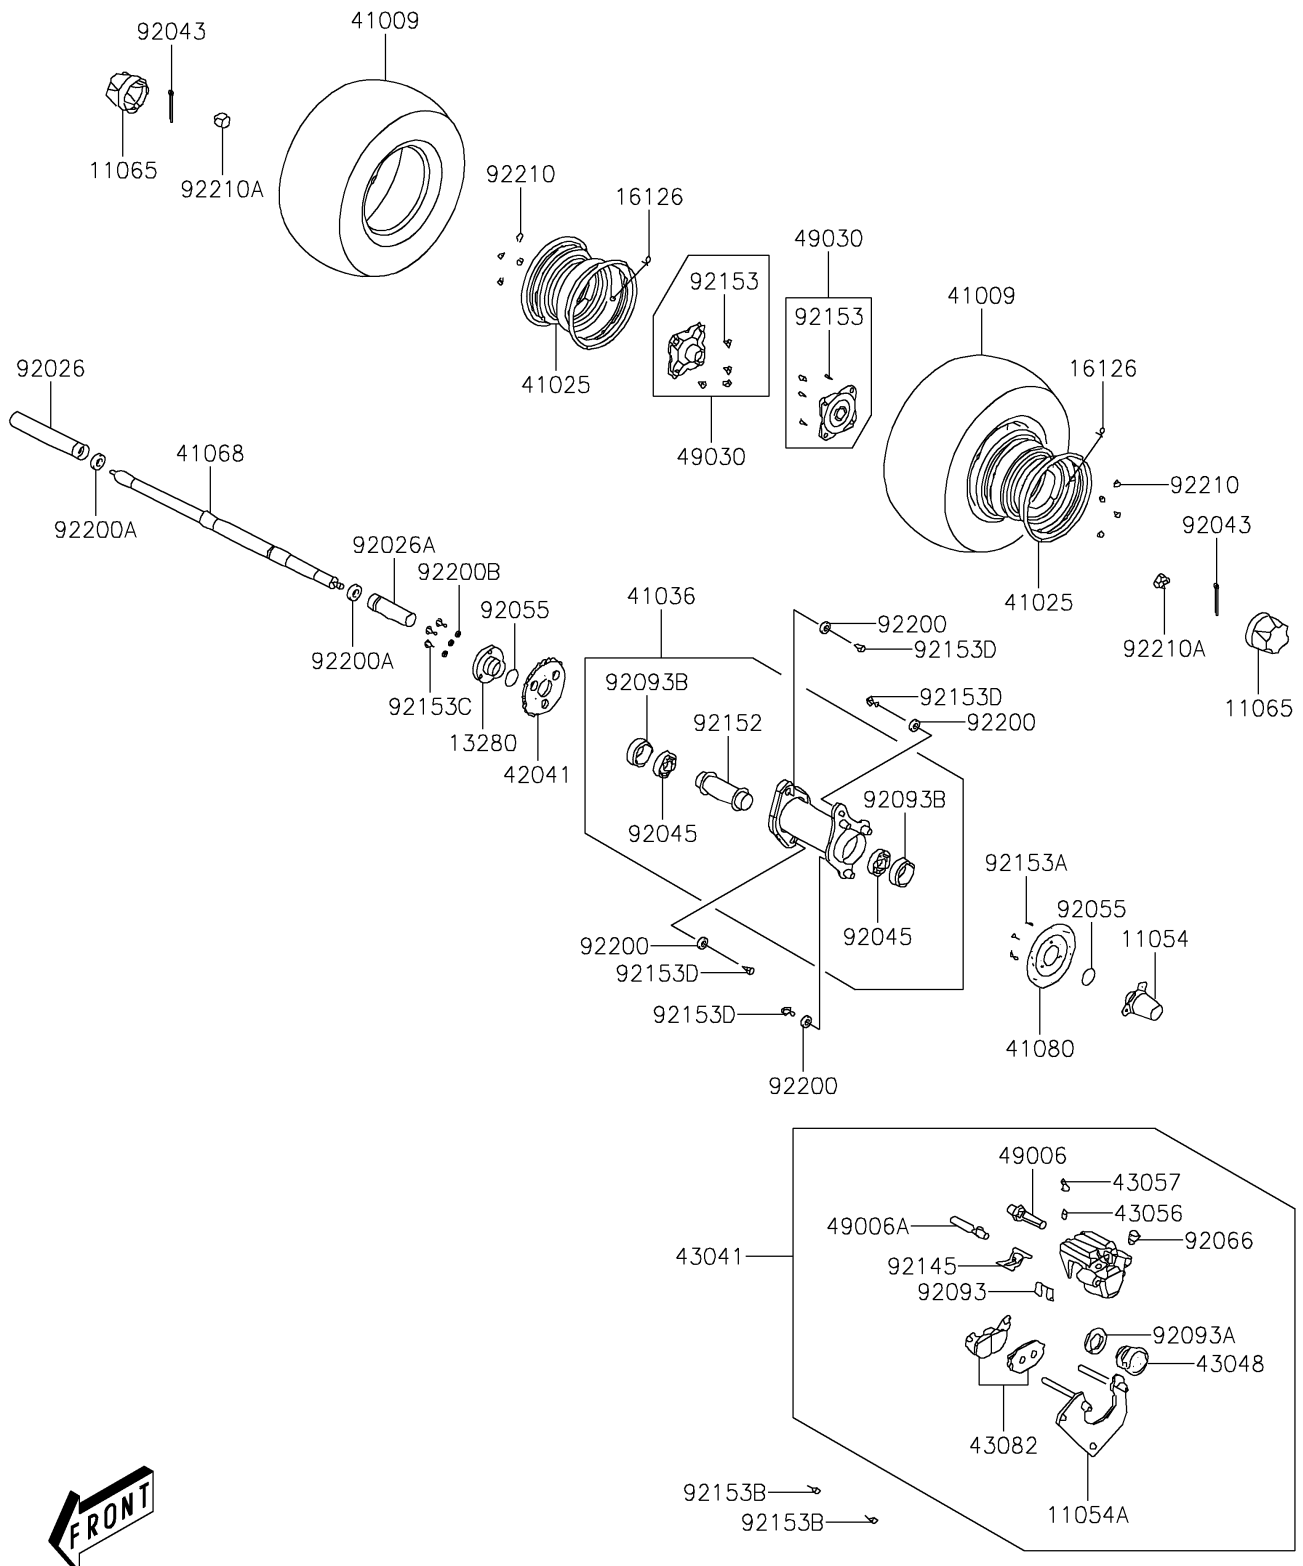

2017 KFX®90 PARTS DIAGRAM

Rear Hub

F2240

2017 KFX®90 PARTS LIST

Rear Hub

ITEM NAME	PART NUMBER	QUANTITY
BRACKET,BRAKE DISK (Ref # 11054)	11054-Y005	1
BRACKET (Ref # 11054A)	11054-Y008	1
CAP,WHEEL (Ref # 11065)	11065-Y002	1
HOLDER,SPROCKET (Ref # 13280)	13280-Y004	1
VALVE,RIM (Ref # 16126)	16126-Y001	1
TIRE,RR (Ref # 41009)	41009-Y001	1
RIM,BLACK (Ref # 41025)	41025-Y001-935	1
HUB-ASSY,RR,BLACK (Ref # 41036)	41036-Y001-935	1
AXLE,RR (Ref # 41068)	41068-Y001	1
DISC,RR (Ref # 41080)	41080-Y001	1
SPROCKET-HUB (Ref # 42041)	42041-Y001	1
CALIPER-ASSY,RR (Ref # 43041)	43041-Y001	1
PISTON-CALIPER (Ref # 43048)	43048-Y001	1
BREATHER-BRAKE (Ref # 43056)	43056-Y001	1
CAP-BREATHER (Ref # 43057)	43057-Y001	1
PAD-ASSY-BRAKE (Ref # 43082)	43082-Y001	1
BOOT (Ref # 49006)	49006-Y001	1
BOOT (Ref # 49006A)	49006-Y002	1
HUB,RR (Ref # 49030)	49030-Y001	1
SPACER,REAR AXLE,RH (Ref # 92026)	92026-Y005	1
SPACER,REAR AXLE,LH (Ref # 92026A)	92026-Y006	1
PIN,3X25 (Ref # 92043)	92043-Y011	1
BEARING-BALL,6006 (Ref # 92045)	92045-Y008	1
RING-O,30MM (Ref # 92055)	92055-Y015	1
PLUG (Ref # 92066)	92066-Y001	1
SEAL,DUST (Ref # 92093)	92093-Y005	1
SEAL,PISTON (Ref # 92093A)	92093-Y006	1
SEAL,DUST (Ref # 92093B)	92093-Y009	1
SPRING,PAD (Ref # 92145)	92145-Y012	1

2017 KFX®90 PARTS LIST

Rear Hub

ITEM NAME	PART NUMBER	QUANTITY
COLLAR (Ref # 92152)	92152-Y007	1
BOLT (Ref # 92153)	92153-Y005	1
BOLT (Ref # 92153A)	92153-Y007	1
BOLT,FLANGE,8X28 (Ref # 92153B)	92153-Y012	1
BOLT,FLANGE,8X20 (Ref # 92153C)	92153-Y033	1
BOLT,FLANGE,12X28 (Ref # 92153D)	92153-Y044	1
WASHER,12.2X28X4 (Ref # 92200)	92200-Y012	1
WASHER,14MM (Ref # 92200A)	92200-Y014	1
WASHER,8MM (Ref # 92200B)	92200-Y048	1
NUT,10MM (Ref # 92210)	92210-Y010	1
NUT,14MM (Ref # 92210A)	92210-Y025	1