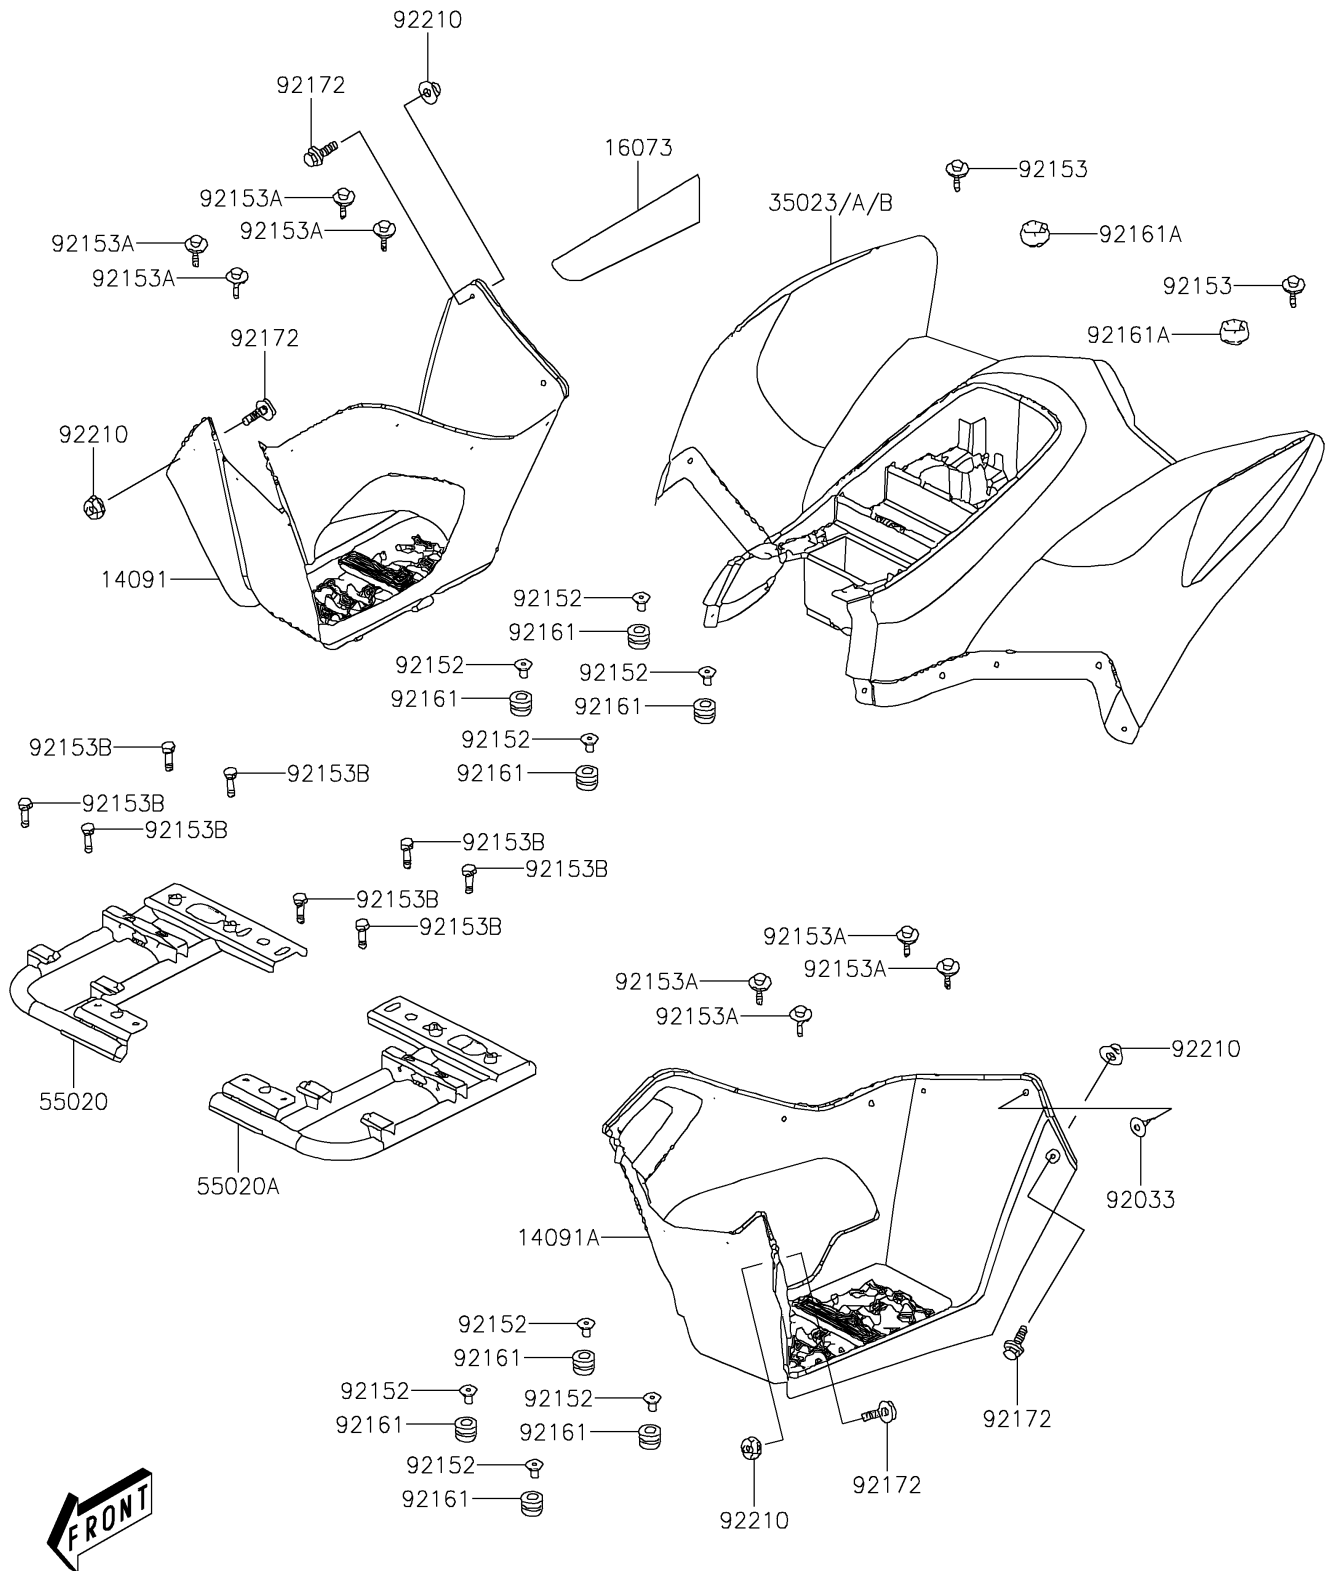

## 2017 KFX®90 PARTS DIAGRAM

Rear Fender(s)

F2172

## 2017 KFX®90 PARTS LIST

Rear Fender(s)

ITEM NAME	PART NUMBER	QUANTITY
COVER,SIDE,RH,BLACK (Ref # 14091)	14091-Y009-933	1
COVER,SIDE,LH,BLACK (Ref # 14091A)	14091-Y010-933	1
INSULATOR (Ref # 16073)	16073-Y003	1
FENDER-REAR,GREEN (Ref # 35023)	35023-Y001-930	1
GUARD,SIDE,RH (Ref # 55020)	55020-Y002	1
GUARD,SIDE,LH (Ref # 55020A)	55020-Y003	1
RIVET (Ref # 92033)	92033-Y010	1
COLLAR (Ref # 92152)	92152-Y014	1
BOLT,6X16 (Ref # 92153)	92153-Y018	1
BOLT,6X20 (Ref # 92153A)	92153-Y019	1
BOLT,FLANGE,8X16 (Ref # 92153B)	92153-Y032	1
DAMPER (Ref # 92161)	92161-Y003	1
DAMPER (Ref # 92161A)	92161-Y005	1
SCREW,6X16 (Ref # 92172)	92172-Y004	1
NUT (Ref # 92210)	92210-Y031	1