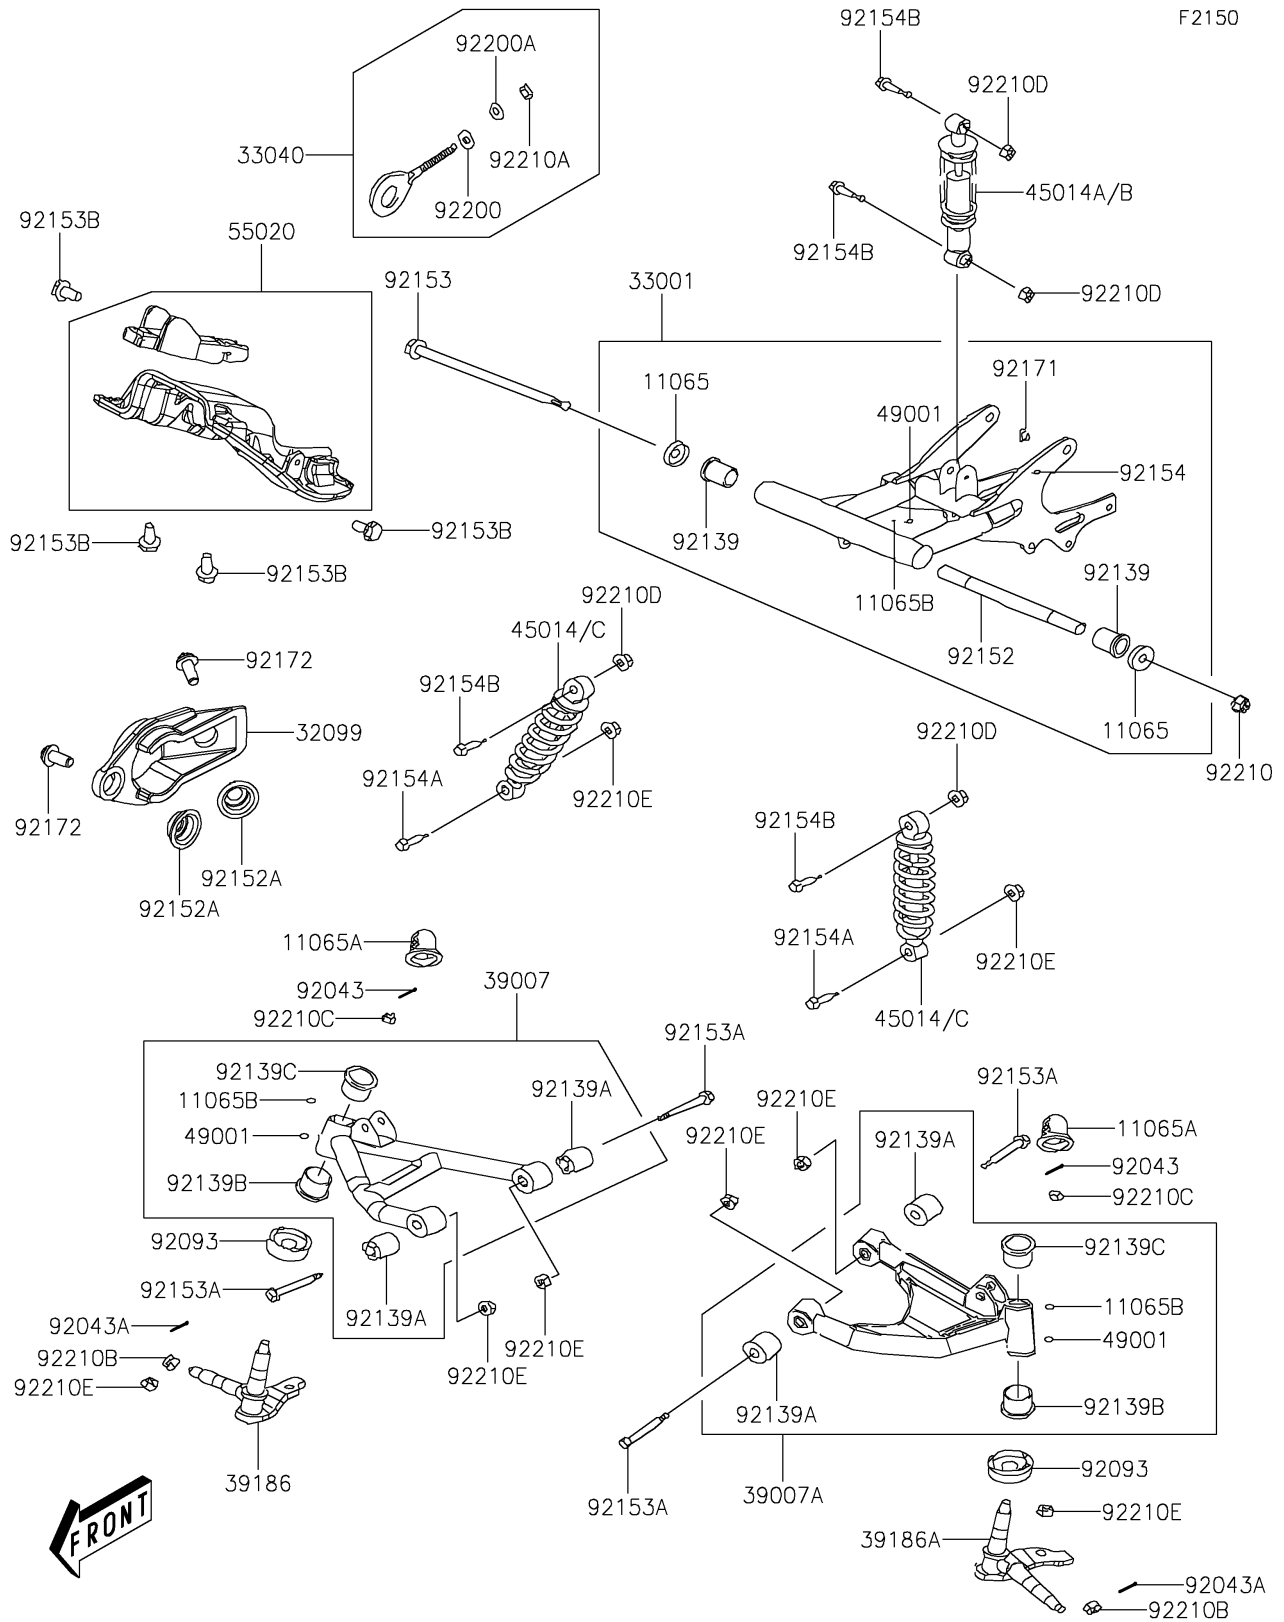

## 2017 KFX®90 PARTS DIAGRAM

Suspension

## 2017 KFX®90 PARTS LIST

### Suspension

ITEM NAME	PART NUMBER	QUANTITY
CAP (Ref # 11065)	11065-Y003	1
CAP (Ref # 11065A)	11065-Y004	1
CAP,GREASE NIPPLE (Ref # 11065B)	11065-Y005	1
CASE,KICK STARTER (Ref # 32099)	32099-Y001	1
ARM-COMP-SWING (Ref # 33001)	33001-Y001	1
ADJUSTER-CHAIN (Ref # 33040)	33040-Y001	1
ARM-SUSP,RH (Ref # 39007)	39007-Y001	1
ARM-SUSP,LH (Ref # 39007A)	39007-Y002	1
KNUCKLE,RH (Ref # 39186)	39186-Y001	1
KNUCKLE,LH (Ref # 39186A)	39186-Y002	1
SHOCKABSORBER,FR,GREEN (Ref # 45014)	45014-Y001-960	1
SHOCKABSORBER,RR,GREEN (Ref # 45014B)	45014-Y002-960	1
NIPPLE-GREASE (Ref # 49001)	49001-Y001	1
GUARD (Ref # 55020)	55020-Y004	1
PIN,2X20 (Ref # 92043)	92043-Y008	1
PIN,3X25 (Ref # 92043A)	92043-Y009	1
SEAL (Ref # 92093)	92093-Y007	1
BUSHING,RR (Ref # 92139)	92139-Y003	1
BUSHING,SUSPENSION ARM (Ref # 92139A)	92139-Y004	1
BUSHING,SUSPENSION ARM (Ref # 92139B)	92139-Y005	1
BUSHING,SUSPENSION ARM (Ref # 92139C)	92139-Y006	1
COLLAR (Ref # 92152)	92152-Y010	1
COLLAR (Ref # 92152A)	92152-Y011	1
BOLT (Ref # 92153)	92153-Y011	1
BOLT,FLANGE,10X50 (Ref # 92153A)	92153-Y042	1
BOLT,6X16 (Ref # 92153B)	92153-Y064	1
BOLT,FLANGE,6X10 (Ref # 92154)	92154-Y038	1
BOLT,HEX,10X40 (Ref # 92154A)	92154-Y148	1
BOLT,FLANGE,10X40 (Ref # 92154B)	92154-Y149	1

## 2017 KFX®90 PARTS LIST

Suspension

ITEM NAME	PART NUMBER	QUANTITY
CLAMP,BRAKE HOSE (Ref # 92171)	92171-Y005	1
SCREW,TAPPING,6X12 (Ref # 92172)	92172-Y070	1
WASHER,8MM (Ref # 92200)	92200-Y016	1
WASHER,8MM (Ref # 92200A)	92200-Y019	1
NUT,14MM (Ref # 92210)	92210-Y012	1
NUT,8MM (Ref # 92210A)	92210-Y018	1
NUT,12MM (Ref # 92210B)	92210-Y023	1
NUT,10MM (Ref # 92210C)	92210-Y024	1
NUT,10MM (Ref # 92210D)	92210-Y029	1
NUT,10MM (Ref # 92210E)	92210-Y034	1