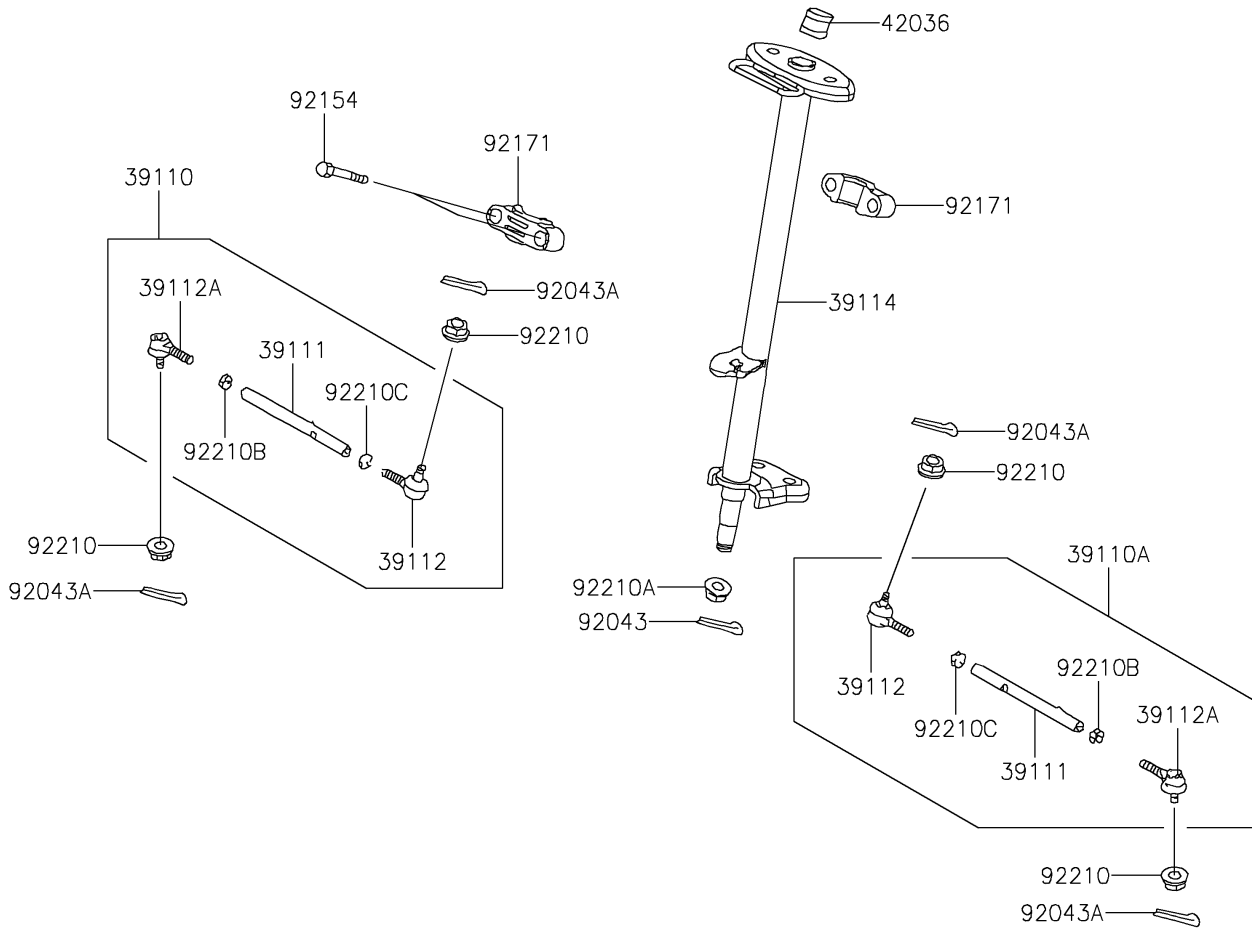

2017 KFX®90 PARTS DIAGRAM

Steering Shaft

F2121

2017 KFX®90 PARTS LIST

Steering Shaft

ITEM NAME	PART NUMBER	QUANTITY
ROD-ASSY-TIE,RH (Ref # 39110)	39110-Y003	1
ROD-ASSY-TIE,LH (Ref # 39110A)	39110-Y004	1
ROD-TIE (Ref # 39111)	39111-Y001	1
RODEND-TIE (Ref # 39112)	39112-Y003	1
RODEND-TIE (Ref # 39112A)	39112-Y004	1
SHAFT-COMP-STRG (Ref # 39114)	39114-Y001	1
SLEEVE (Ref # 42036)	42036-Y001	1
PIN,3X25 (Ref # 92043)	92043-Y009	1
PIN,2.5X20 (Ref # 92043A)	92043-Y010	1
BOLT,FLANGE,8X65 (Ref # 92154)	92154-Y120	1
CLAMP,STEERING SHAFT (Ref # 92171)	92171-Y006	1
NUT,10MM (Ref # 92210)	92210-Y010	1
NUT,14MM (Ref # 92210A)	92210-Y012	1
NUT,10MM (Ref # 92210B)	92210-Y021	1
NUT,10MM (Ref # 92210C)	92210-Y022	1