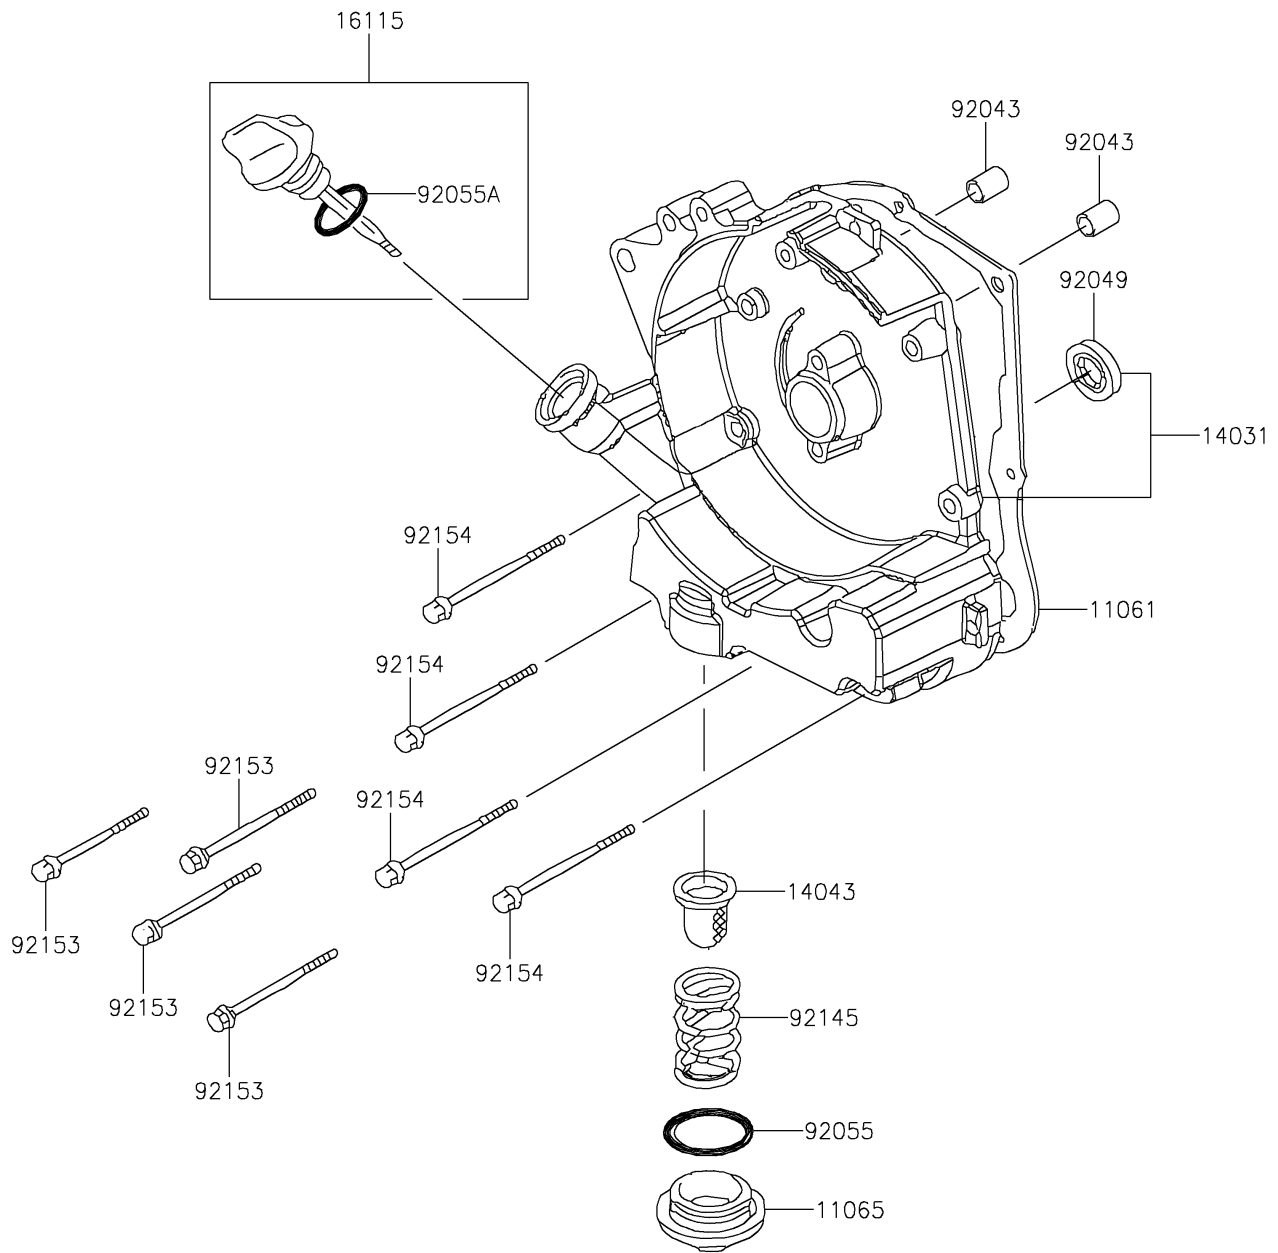

2017 KFX®90 PARTS DIAGRAM

Engine Cover(s)

E1431

2017 KFX®90 PARTS LIST

Engine Cover(s)

ITEM NAME	PART NUMBER	QUANTITY
GASKET,GENERATOR (Ref # 11061)	11061-Y005	1
CAP (Ref # 11065)	11065-Y006	1
COVER-GENERATOR (Ref # 14031)	14031-Y001	1
FILTER,OIL (Ref # 14043)	14043-Y001	1
CAP-OIL FILLER (Ref # 16115)	16115-Y001	1
PIN,8X14 (Ref # 92043)	92043-Y012	1
SEAL-OIL,19.8X30X5 (Ref # 92049)	92049-Y041	1
RING-O,30.8MM (Ref # 92055)	92055-Y005	1
RING-O,18X3 (Ref # 92055A)	92055-Y011	1
SPRING (Ref # 92145)	92145-Y005	1
BOLT,FLANGE,6X85 (Ref # 92153)	92153-Y055	1
BOLT,FLANGE,6X100 (Ref # 92154)	92154-Y144	1