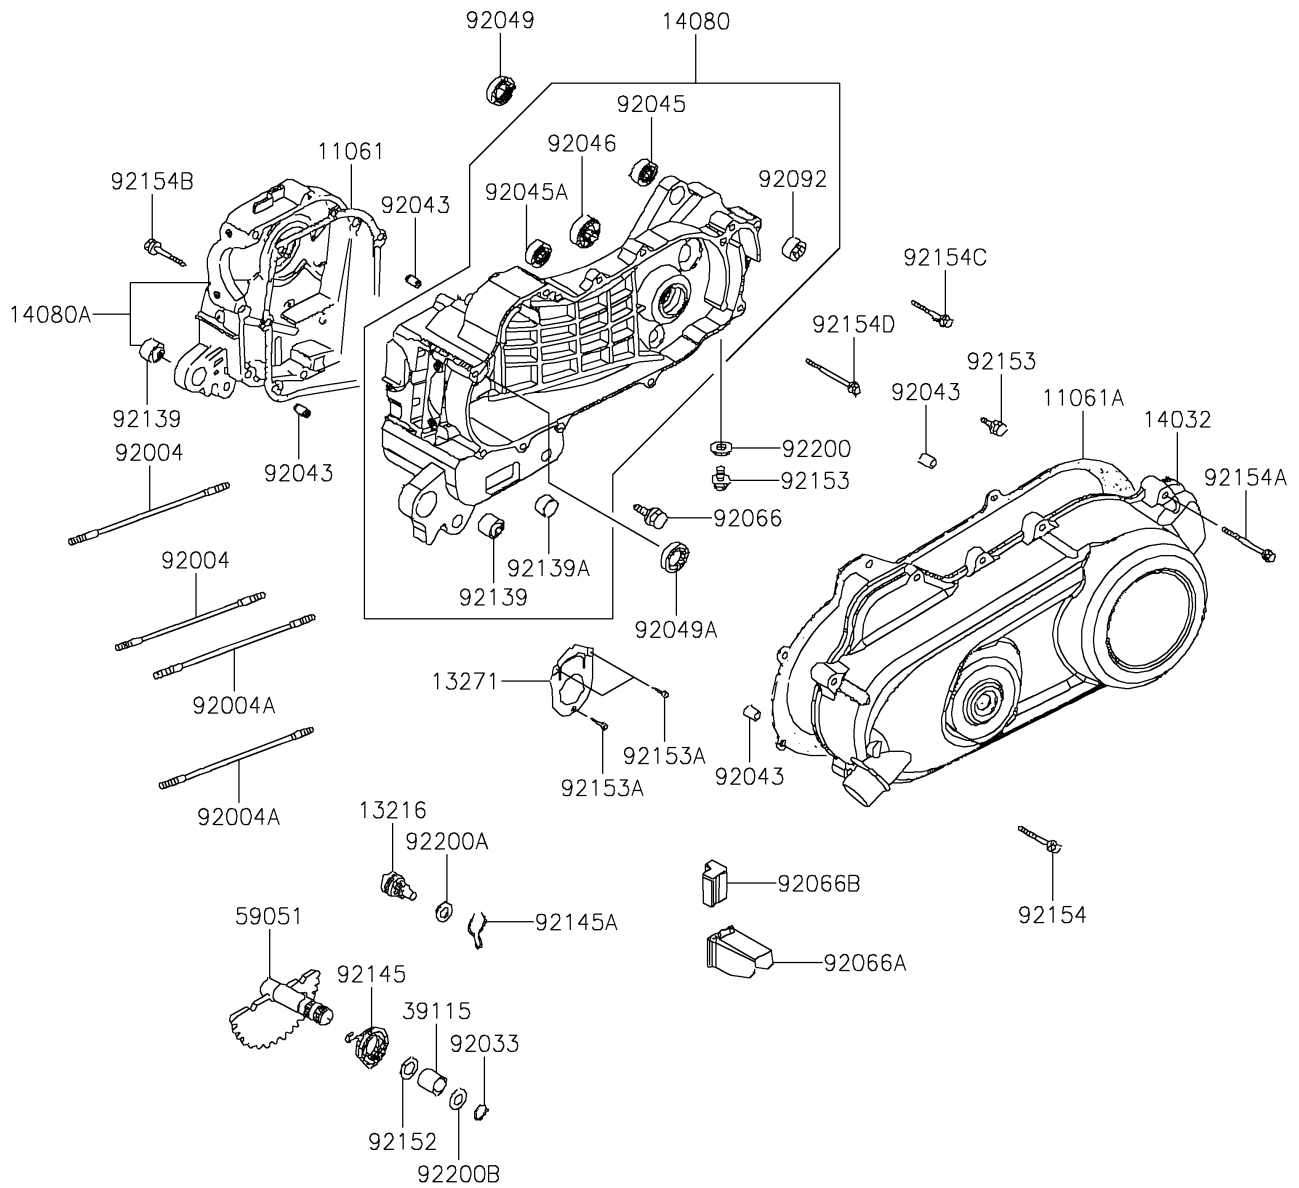

2017 KFX®90 PARTS DIAGRAM

Crankcase

E1411

2017 KFX®90 PARTS LIST

Crankcase

ITEM NAME	PART NUMBER	QUANTITY
GASKET,CRANK CASE (Ref # 11061)	11061-Y003	1
GASKET,CLUTCH COVER (Ref # 11061A)	11061-Y007	1
GEAR-COMP,KICK DRIVEN (Ref # 13216)	13216-Y002	1
PLATE (Ref # 13271)	13271-Y002	1
COVER-CLUTCH,BLACK (Ref # 14032)	14032-Y002-931	1
CRANKCASE,LH (Ref # 14080)	14080-Y003	1
CRANKCASE,RH (Ref # 14080A)	14080-Y007	1
SHAFT-IDLER,KICK (Ref # 39115)	39115-Y001	1
GEAR-SPUR,KICK STARTER (Ref # 59051)	59051-Y001	1
STUD,8X182.5 (Ref # 92004)	92004-Y002	1
STUD,8X190.5 (Ref # 92004A)	92004-Y004	1
RING-SNAP (Ref # 92033)	92033-Y012	1
PIN,8X14 (Ref # 92043)	92043-Y012	1
BEARING-BALL,6203 (Ref # 92045)	92045-Y006	1
BEARING-BALL,6204 (Ref # 92045A)	92045-Y007	1
BEARING-NEEDLE (Ref # 92046)	92046-Y003	1
SEAL-OIL,20X32X6 (Ref # 92049)	92049-Y004	1
SEAL-OIL,19.8X30X5 (Ref # 92049A)	92049-Y041	1
PLUG,DRAIN (Ref # 92066)	92066-Y003	1
PLUG (Ref # 92066A)	92066-Y005	1
PLUG (Ref # 92066B)	92066-Y007	1
BUSHING-RUBBER (Ref # 92092)	92092-Y002	1
BUSHING (Ref # 92139)	92139-Y001	1
BUSHING (Ref # 92139A)	92139-Y002	1
SPRING (Ref # 92145)	92145-Y001	1
SPRING,KICK DRIVEN GEAR (Ref # 92145A)	92145-Y011	1
COLLAR (Ref # 92152)	92152-Y006	1
BOLT,FLANGE,8X12 (Ref # 92153)	92153-Y031	1
BOLT,5X10 (Ref # 92153A)	92153-Y058	1

2017 KFX®90 PARTS LIST

Crankcase

ITEM NAME	PART NUMBER	QUANTITY
BOLT,FLANGE,6X28 (Ref # 92154)	92154-Y068	1
BOLT,FLANGE,6X35 (Ref # 92154A)	92154-Y069	1
BOLT,FLANGE,6X45 (Ref # 92154B)	92154-Y135	1
BOLT,FLANGE,8X45 (Ref # 92154C)	92154-Y136	1
BOLT,FLANGE,8X60 (Ref # 92154D)	92154-Y141	1
WASHER,8MM (Ref # 92200)	92200-Y001	1
WASHER,10MM (Ref # 92200A)	92200-Y002	1
WASHER (Ref # 92200B)	92200-Y008	1