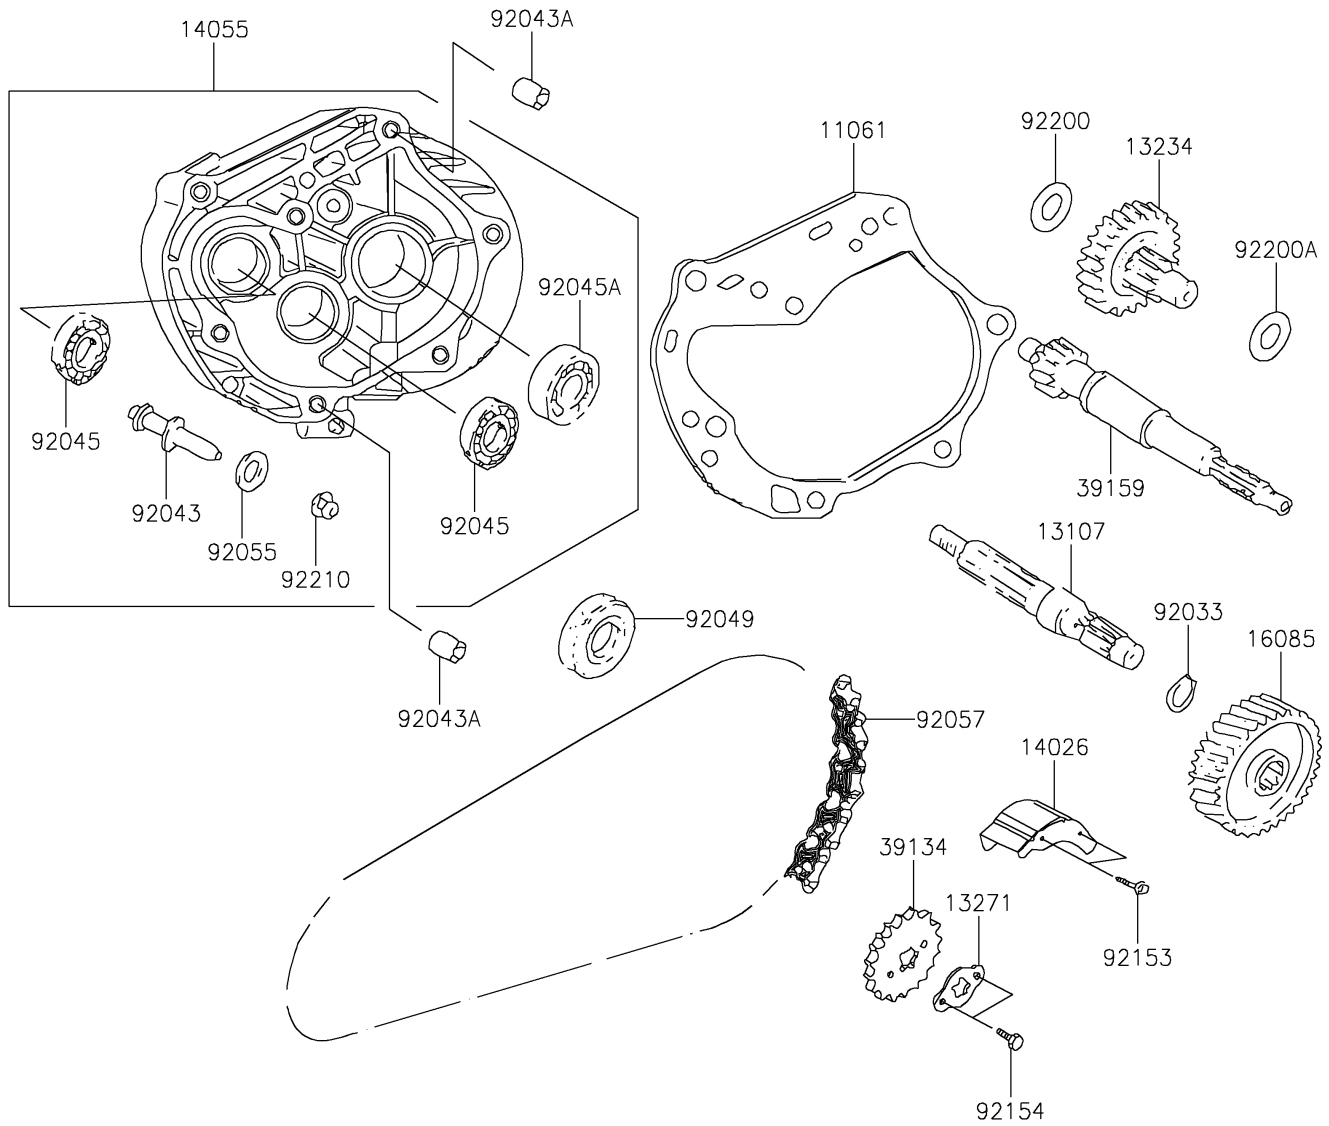

2017 KFX®90 PARTS DIAGRAM

Gear Change Drum/Shift Fork(s)

E1362

2017 KFX®90 PARTS LIST

Gear Change Drum/Shift Fork(s)

ITEM NAME	PART NUMBER	QUANTITY
GASKET,GEAR CASE (Ref # 11061)	11061-Y016	1
SHAFT,FINAL (Ref # 13107)	13107-Y004	1
SHAFT-COMP (Ref # 13234)	13234-Y001	1
PLATE (Ref # 13271)	13271-Y007	1
COVER-CHAIN (Ref # 14026)	14026-Y001	1
CASE-GEAR (Ref # 14055)	14055-Y001	1
GEAR,FINAL (Ref # 16085)	16085-Y004	1
SPROCKET-DRIVE (Ref # 39134)	39134-Y001	1
SHAFT-DRIVE (Ref # 39159)	39159-Y001	1
RING-SNAP (Ref # 92033)	92033-Y011	1
PIN,BRAKE (Ref # 92043)	92043-Y001	1
PIN,DOWEL,10X20 (Ref # 92043A)	92043-Y014	1
BEARING-BALL,6201 (Ref # 92045)	92045-Y002	1
BEARING-BALL,6004 UU (Ref # 92045A)	92045-Y005	1
SEAL-OIL,27X42X7 (Ref # 92049)	92049-Y008	1
RING-O,7.5X1.5 (Ref # 92055)	92055-Y002	1
CHAIN,DRIVE (Ref # 92057)	92057-Y004	1
BOLT,FLANGE,6X10 (Ref # 92153)	92153-Y045	1
BOLT,HEX,6X10 (Ref # 92154)	92154-Y145	1
WASHER,12MM (Ref # 92200)	92200-Y004	1
WASHER,15MM (Ref # 92200A)	92200-Y007	1
NUT,8MM (Ref # 92210)	92210-Y014	1