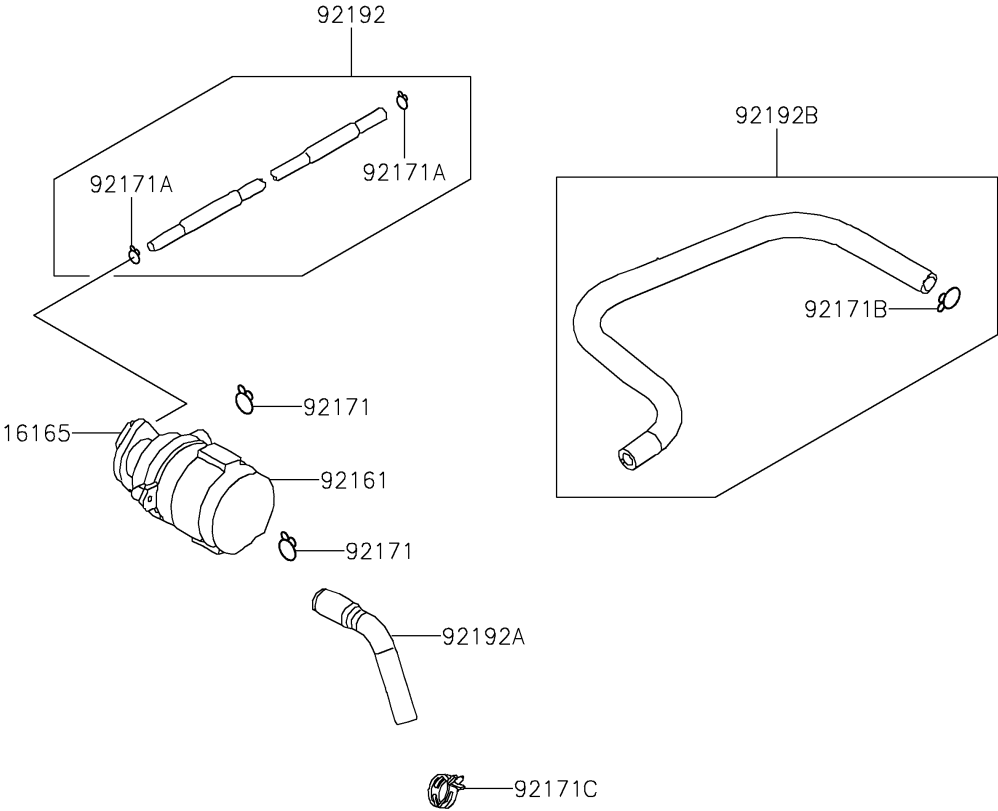

2017 KFX®90 PARTS DIAGRAM

Second Air

E1132

2017 KFX®90 PARTS LIST

Second Air

ITEM NAME	PART NUMBER	QUANTITY
SEPARATOR (Ref # 16165)	16165-Y002	1
DAMPER (Ref # 92161)	92161-Y008	1
CLAMP (Ref # 92171)	92171-Y016	1
CLAMP (Ref # 92171A)	92171-Y017	1
CLAMP (Ref # 92171B)	92171-Y020	1
CLAMP (Ref # 92171C)	92171-Y022	1
TUBE,VACUUM (Ref # 92192)	92192-Y007	1
TUBE,AICV-REED VALVE (Ref # 92192A)	92192-Y009	1
TUBE,AIR-AICV (Ref # 92192B)	92192-Y010	1