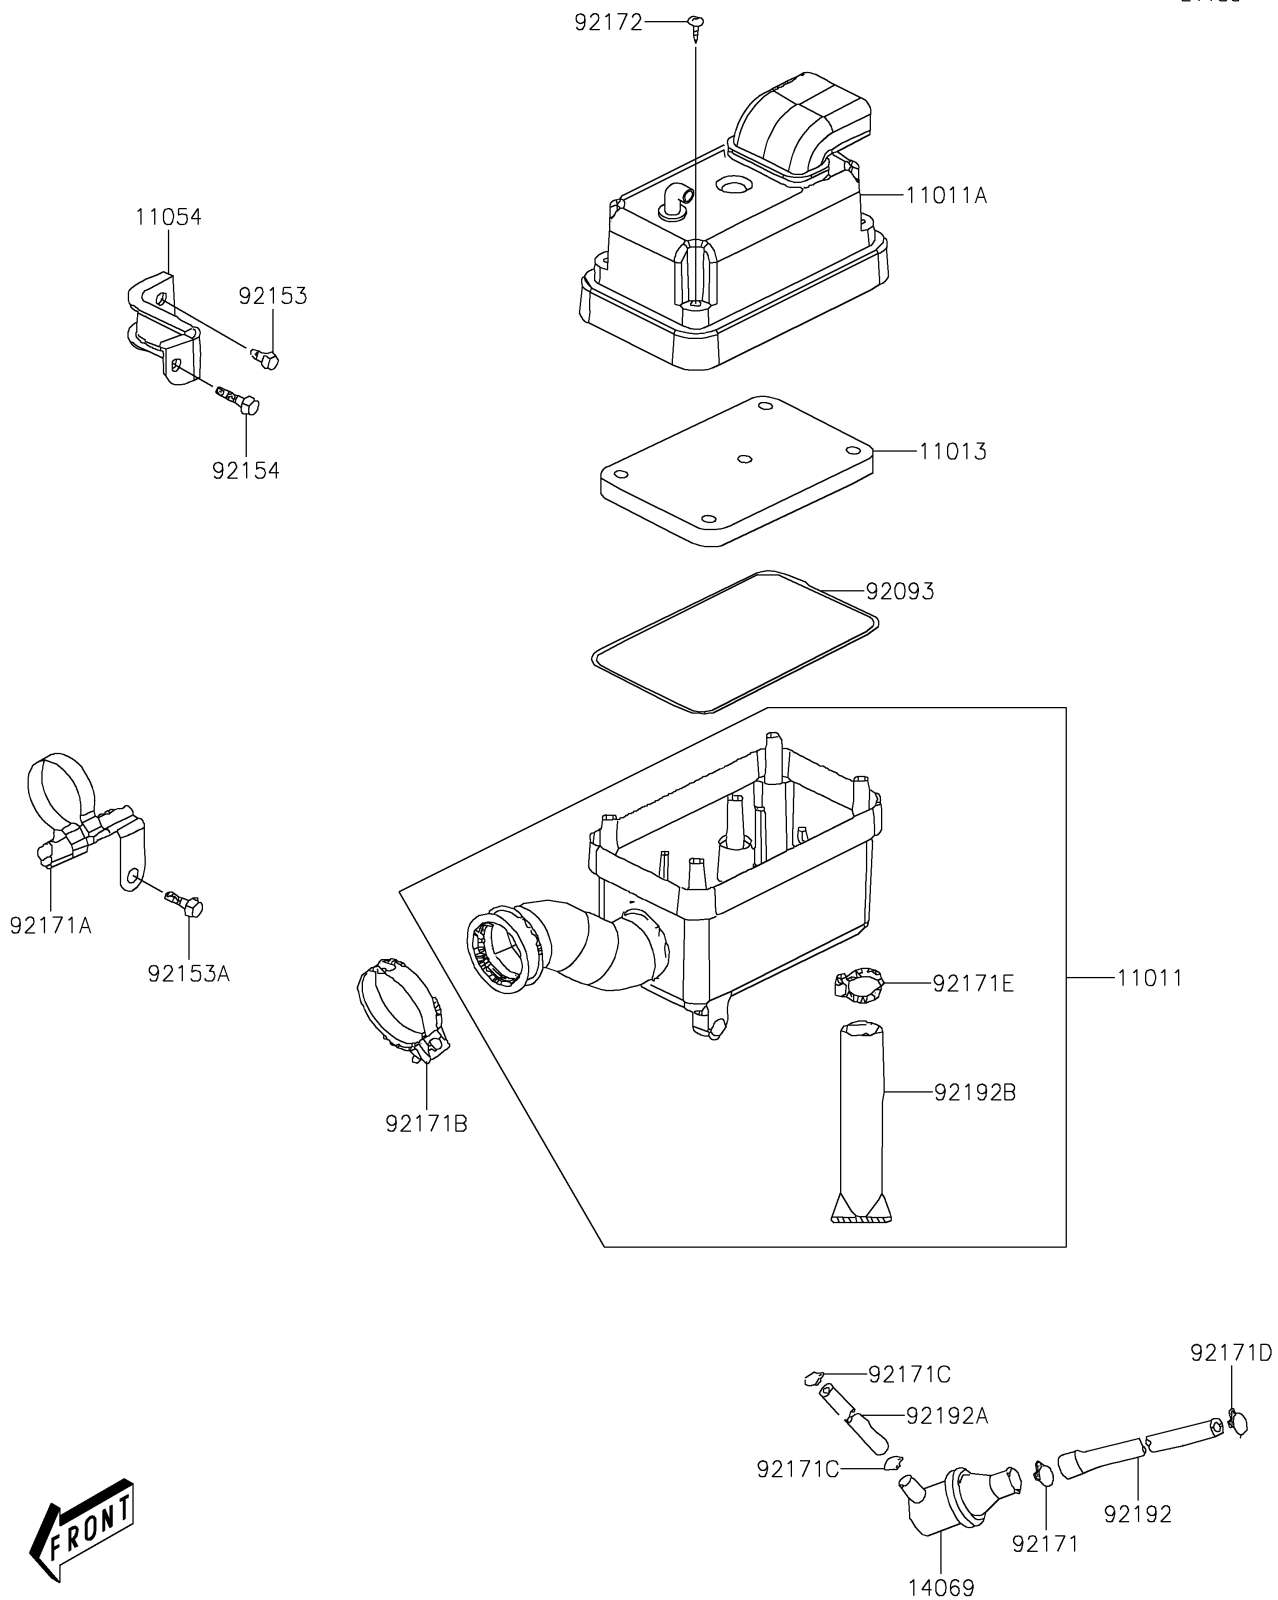

2017 KFX®90 PARTS DIAGRAM

Air Cleaner

E1130

2017 KFX®90 PARTS LIST

Air Cleaner

ITEM NAME	PART NUMBER	QUANTITY
CASE-AIR FILTER,LWR (Ref # 11011)	11011-Y001	1
CASE-AIR FILTER,UPP (Ref # 11011A)	11011-Y002	1
ELEMENT-AIR FILTER (Ref # 11013)	11013-Y001	1
BRACKET (Ref # 11054)	11054-Y002	1
BREATHER (Ref # 14069)	14069-Y001	1
SEAL,AIR FILTER (Ref # 92093)	92093-Y002	1
BOLT,FLANGE,6X12 (Ref # 92153)	92153-Y023	1
BOLT,FLANGE,6X22 (Ref # 92153A)	92153-Y026	1
BOLT,FLANGE,6X30 (Ref # 92154)	92154-Y147	1
CLAMP (Ref # 92171)	92171-Y003	1
CLAMP (Ref # 92171A)	92171-Y007	1
CLAMP (Ref # 92171B)	92171-Y008	1
CLAMP (Ref # 92171C)	92171-Y012	1
CLAMP (Ref # 92171D)	92171-Y014	1
CLAMP (Ref # 92171E)	92171-Y015	1
SCREW,5X20 (Ref # 92172)	92172-Y018	1
TUBE (Ref # 92192)	92192-Y001	1
TUBE (Ref # 92192A)	92192-Y002	1
TUBE,DRAIN (Ref # 92192B)	92192-Y004	1